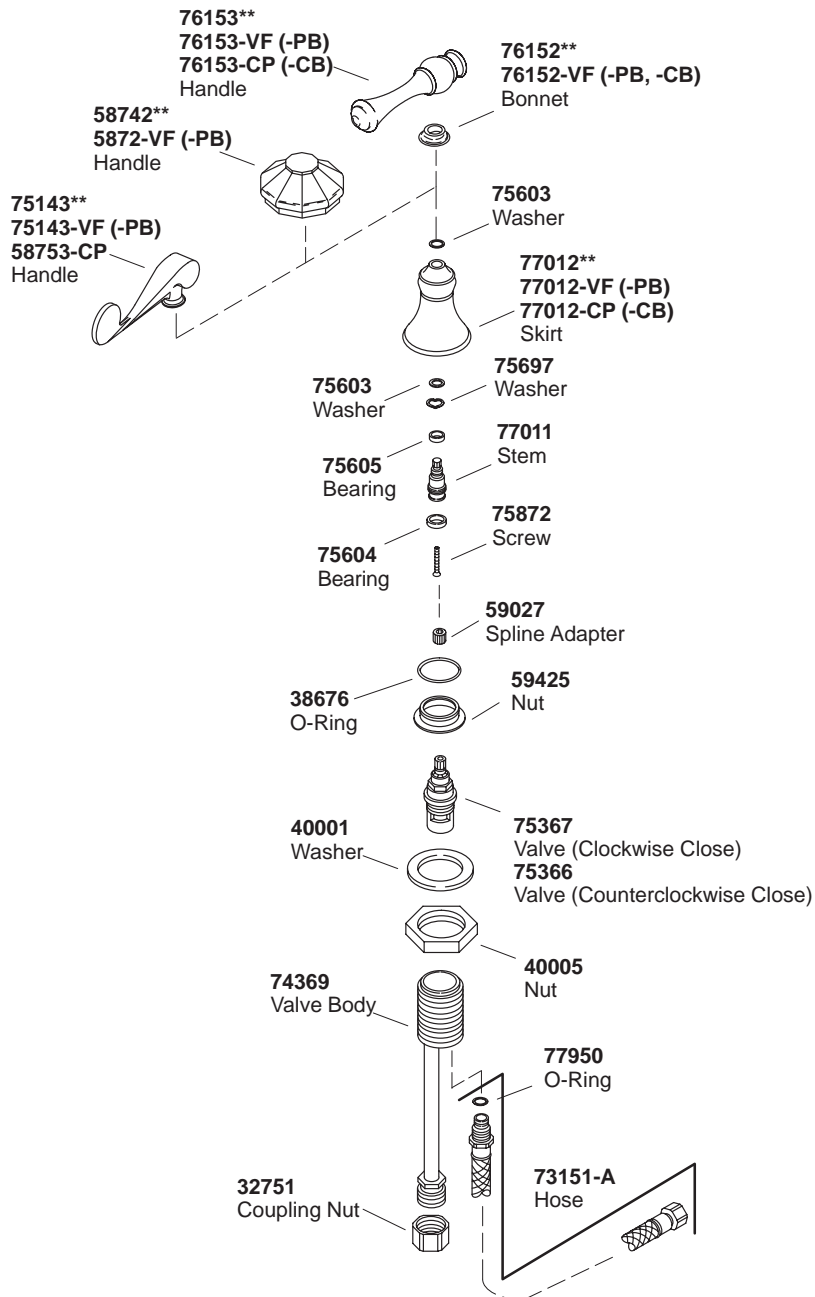

K#	Scroll Handles	Dome Handles	Traditional Handles	Pop-Up Drain
K-16102-4-**-DB	X			X
K-16102-4A-**-DB			X	X
K-16102-8-**-DB		X		X
K-16104-4-**-BA	X			
K-16104-4A-**-BA			X	

**\*\*Finish/color code must be specified when ordering.**

\*\*Finish/color code must be specified when ordering.