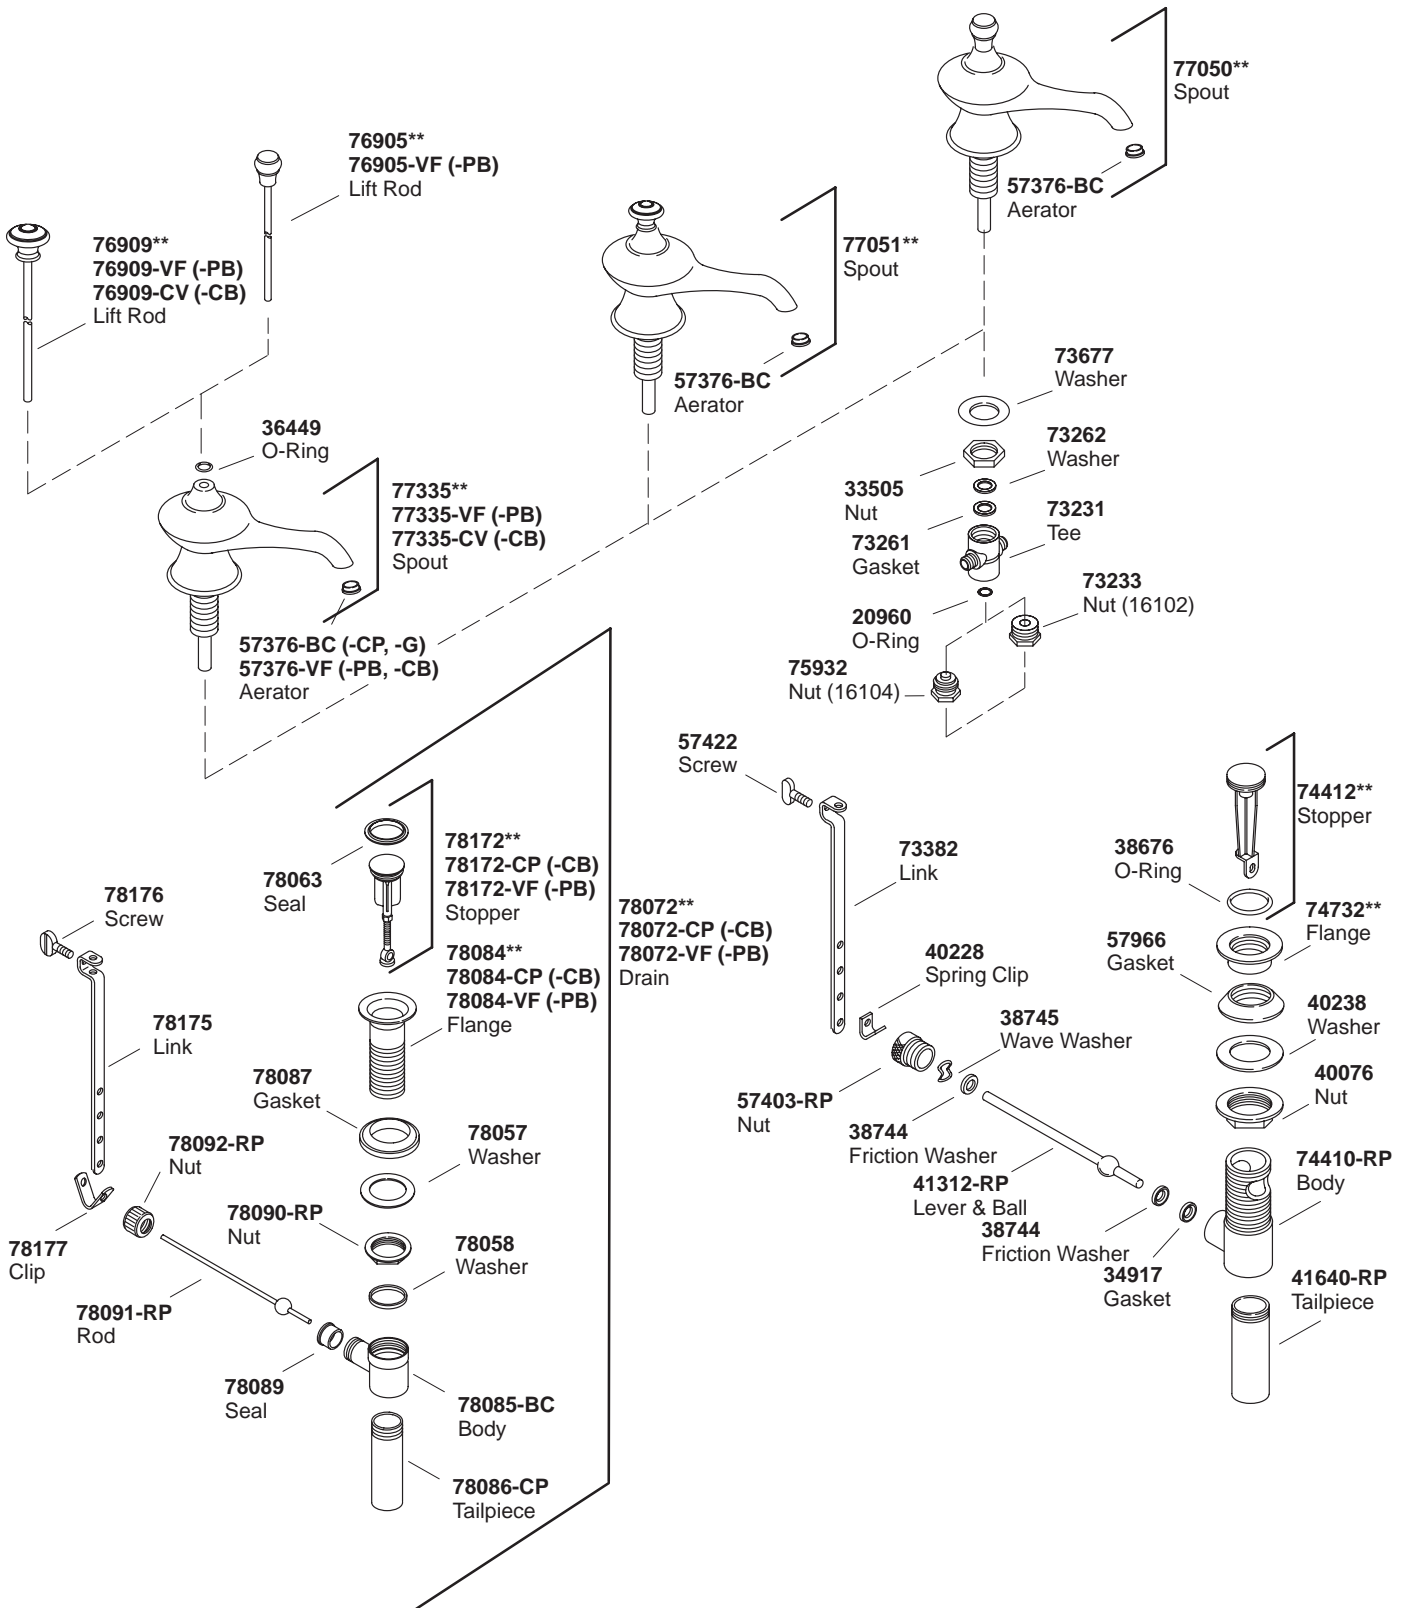

K#	Scroll Handles	Dome Handles	Traditional Handles	Pop-Up Drain
K-16102-4-**-DB	X			X
K-16102-4A-**-DB			X	X
K-16102-8-**-DB		X		X
K-16104-4-**-BA	X			
K-16104-4A-**-BA			X	

**\*\*Finish/color code must be specified when ordering.**

\*\*Finish/color code must be specified when ordering.