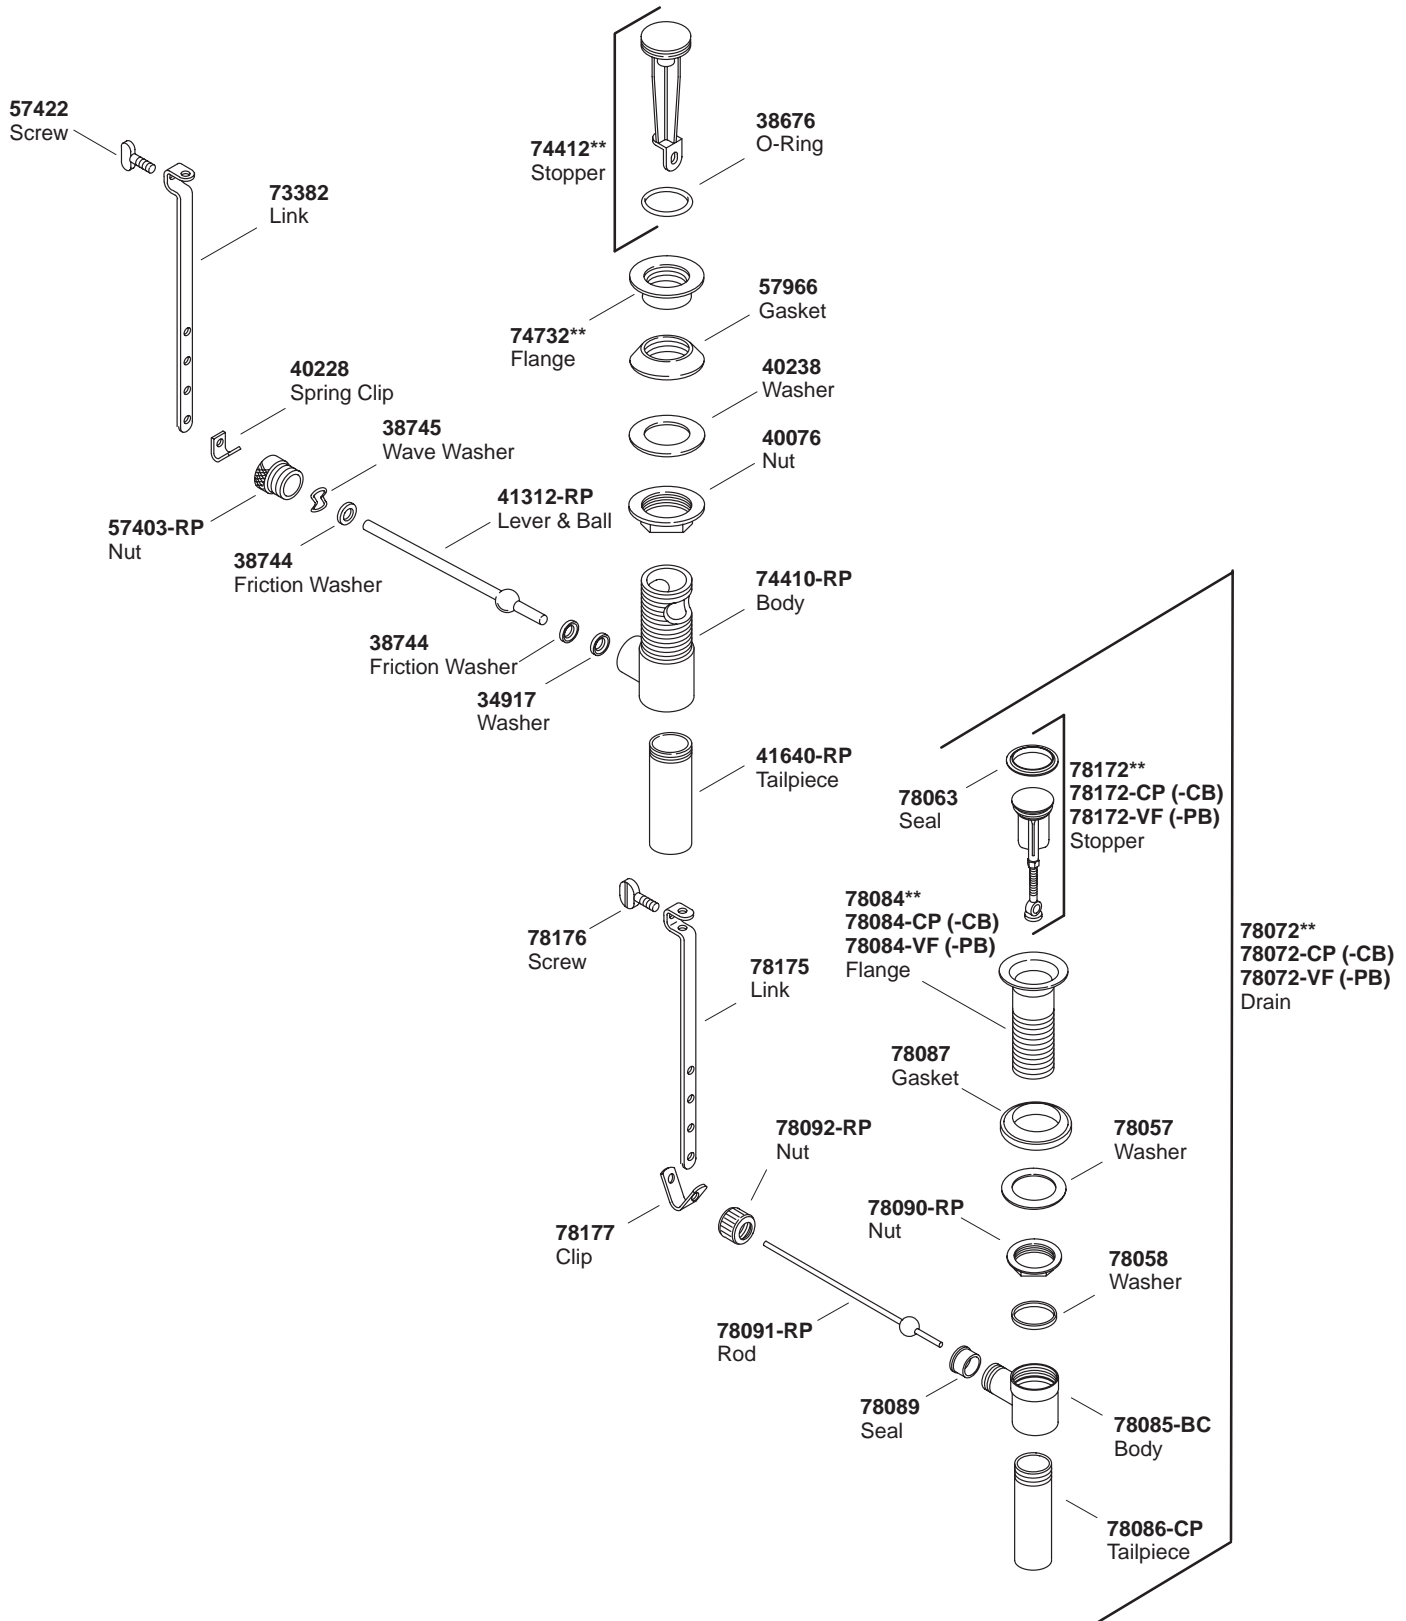

KOHLER® SERVICE PARTS

REVIVAL™ CENTERSET BIDET FAUCET

K#	Scroll Handle	Traditional Handle
16131-4-**-DB	X	
16131-4A-**-DB		X

**Finish/color code must be specified when ordering.

**Finish/color code must be specified when ordering.