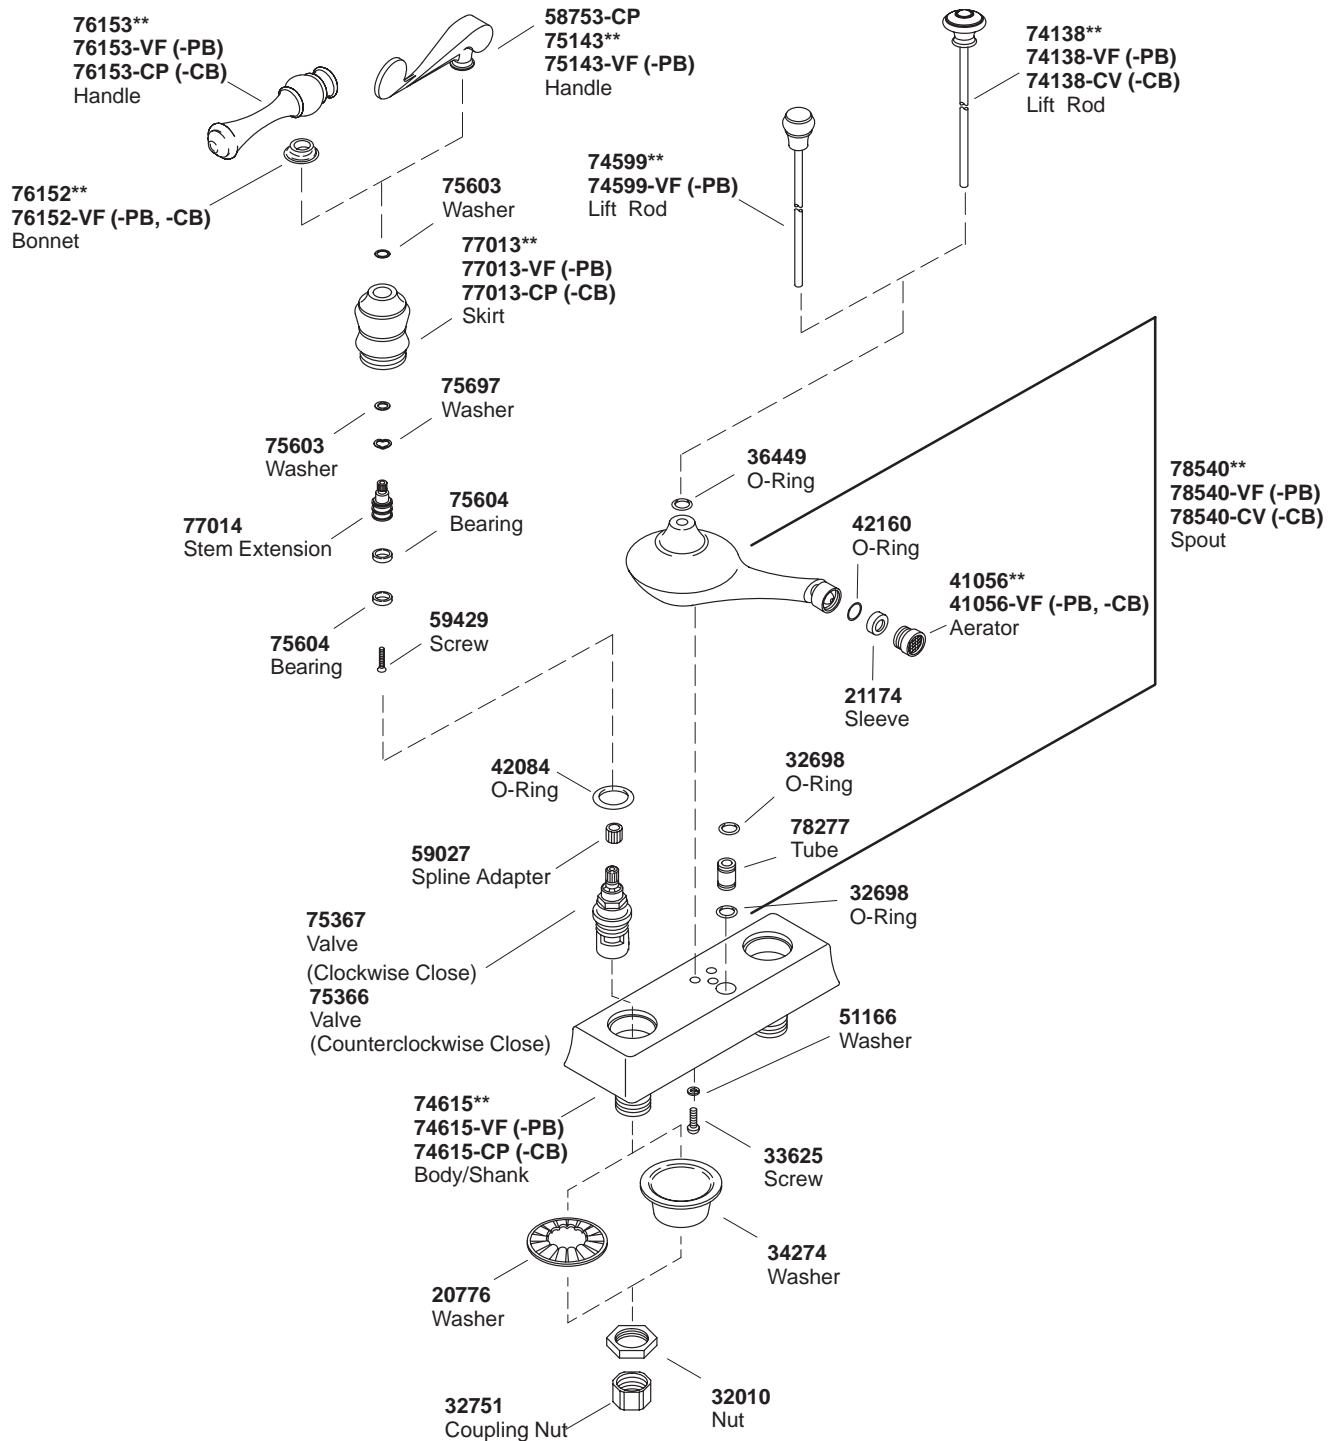

KOHLER® SERVICE PARTS

REVIVAL™ CENTERSET BIDET FAUCET

K#	Scroll Handle	Traditional Handle
16131-4-**-DB	X	
16131-4A-**-DB		X

**Finish/color code must be specified when ordering.

**Finish/color code must be specified when ordering.