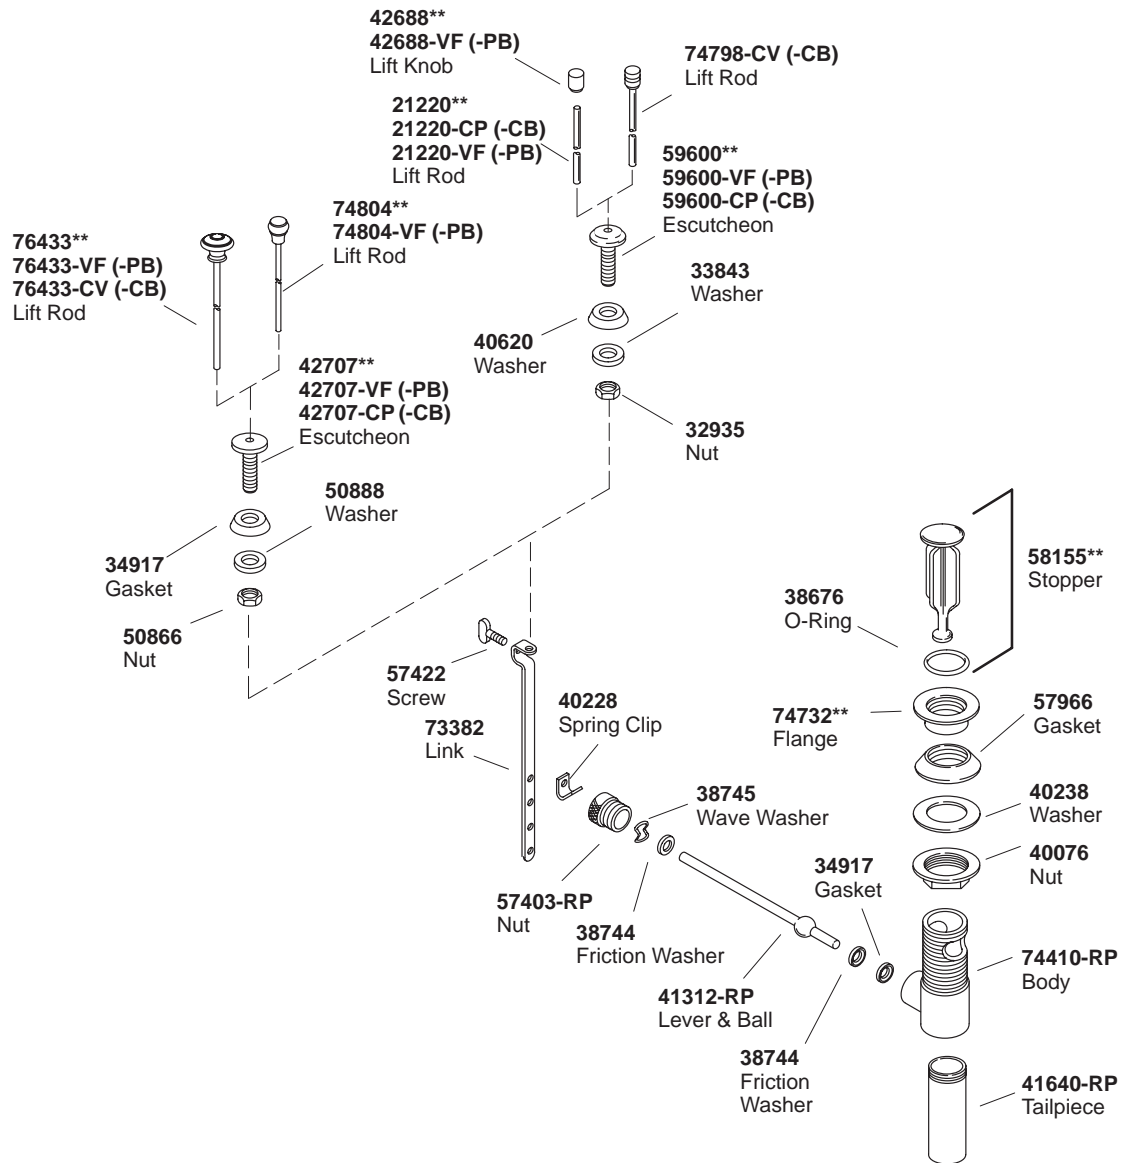

K#	Vertical Spray	Below-the-Rim Spray	Lever Handles	Dome Handles	Traditional Handles
K-16132-4-**-DB	X		X		
K-16132-4A-**-DB	X				X
K-16132-8-**-DB	X			X	
K-16137-4-**-DB		X	X		
K-16137-4A-**-DB		X			X
K-16137-8-**-DB		X		X	

\*\* Variation and/or finish/color code may be required when ordering.

\*\* Variation and/or finish/color code may be required when ordering.