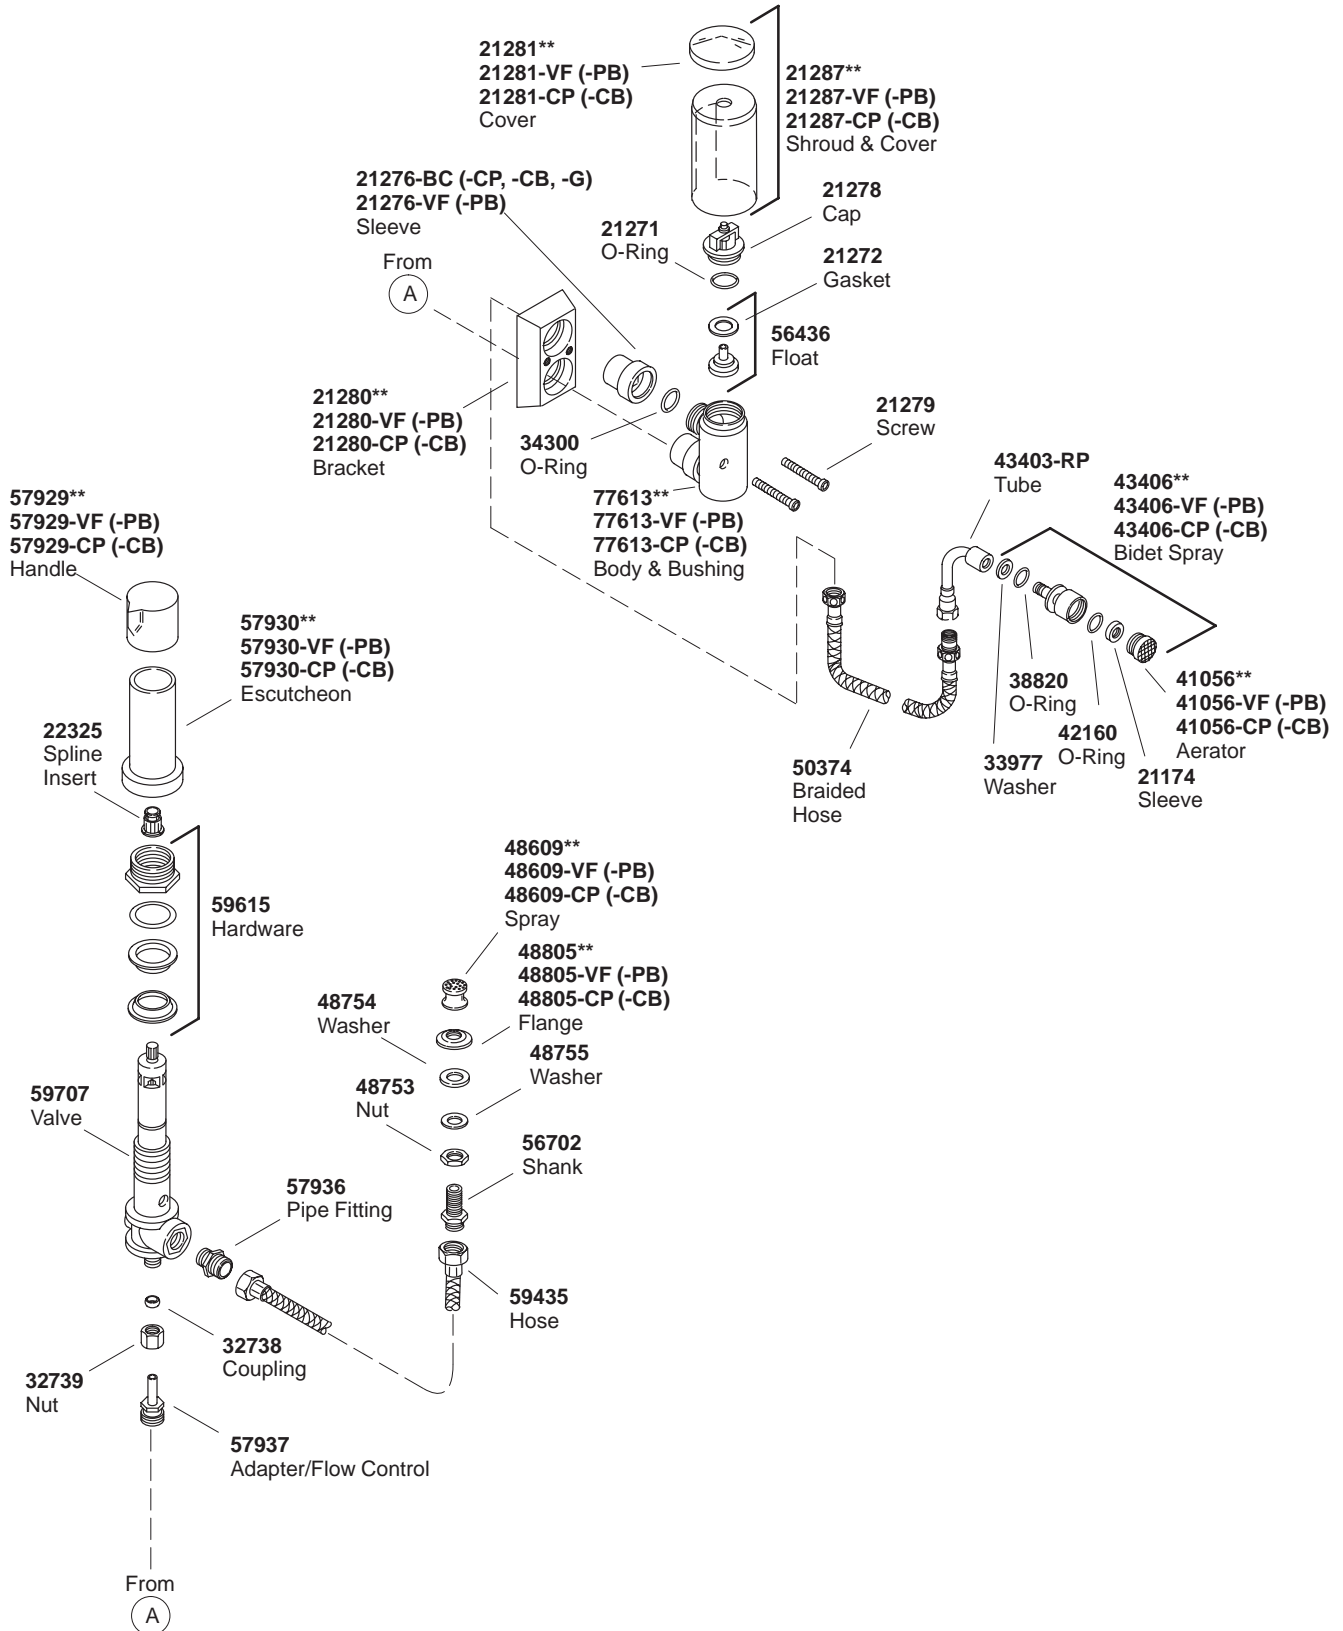

K#	Vertical Spray	Below-the-Rim Spray	Lever Handles	Dome Handles	Traditional Handles
K-16132-4-**-DB	X		X		
K-16132-4A-**-DB	X				X
K-16132-8-**-DB	X			X	
K-16137-4-**-DB		X	X		
K-16137-4A-**-DB		X			X
K-16137-8-**-DB		X		X	

\*\* Variation and/or finish/color code may be required when ordering.

\*\* Variation and/or finish/color code may be required when ordering.