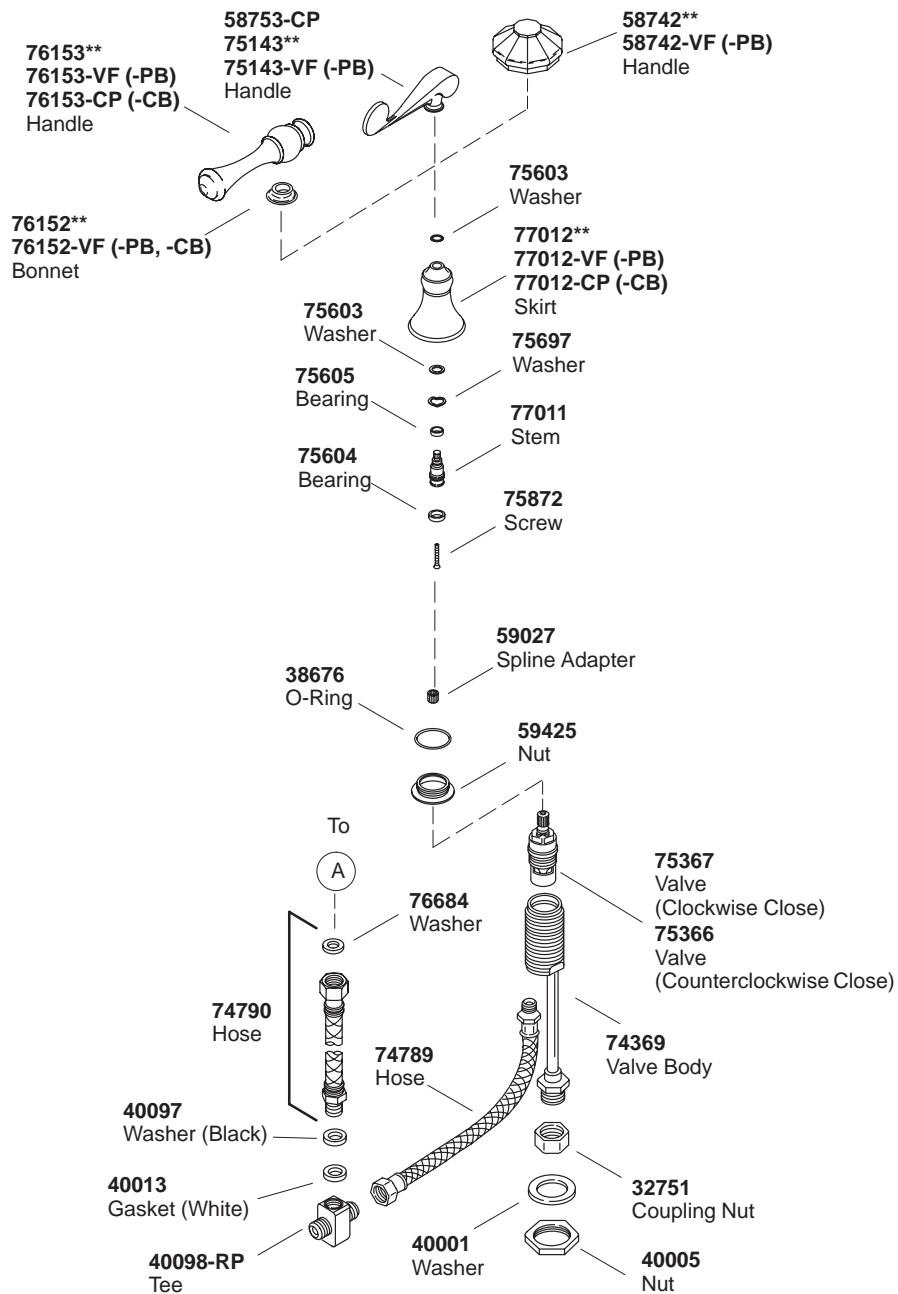

K#	Vertical Spray	Below-the-Rim Spray	Lever Handles	Dome Handles	Traditional Handles
K-16132-4-**-DB	X		X		
K-16132-4A-**-DB	X				X
K-16132-8-**-DB	X			X	
K-16137-4-**-DB		X	X		
K-16137-4A-**-DB		X			X
K-16137-8-**-DB		X		X	

\*\* Variation and/or finish/color code may be required when ordering.

\*\* Variation and/or finish/color code may be required when ordering.