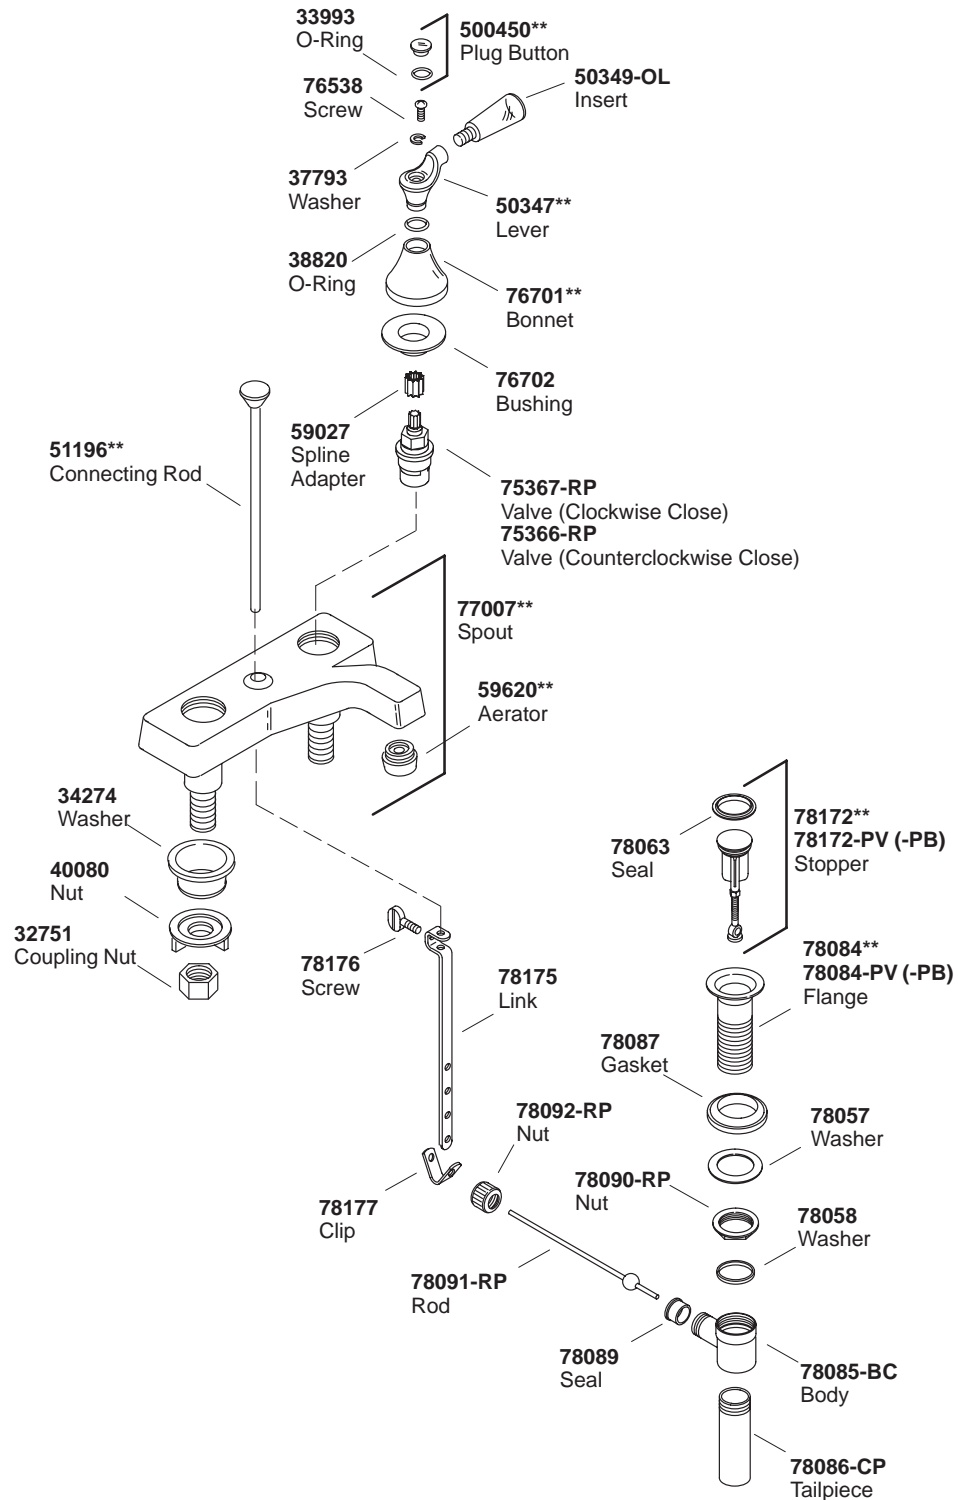

KOHLER[®] SERVICE PARTS

FLAIR™ CENTERSET LAVATORY FAUCET

K#	Lever Handle
6208-4-**-AA	X

**Finish/color code must be specified when ordering.