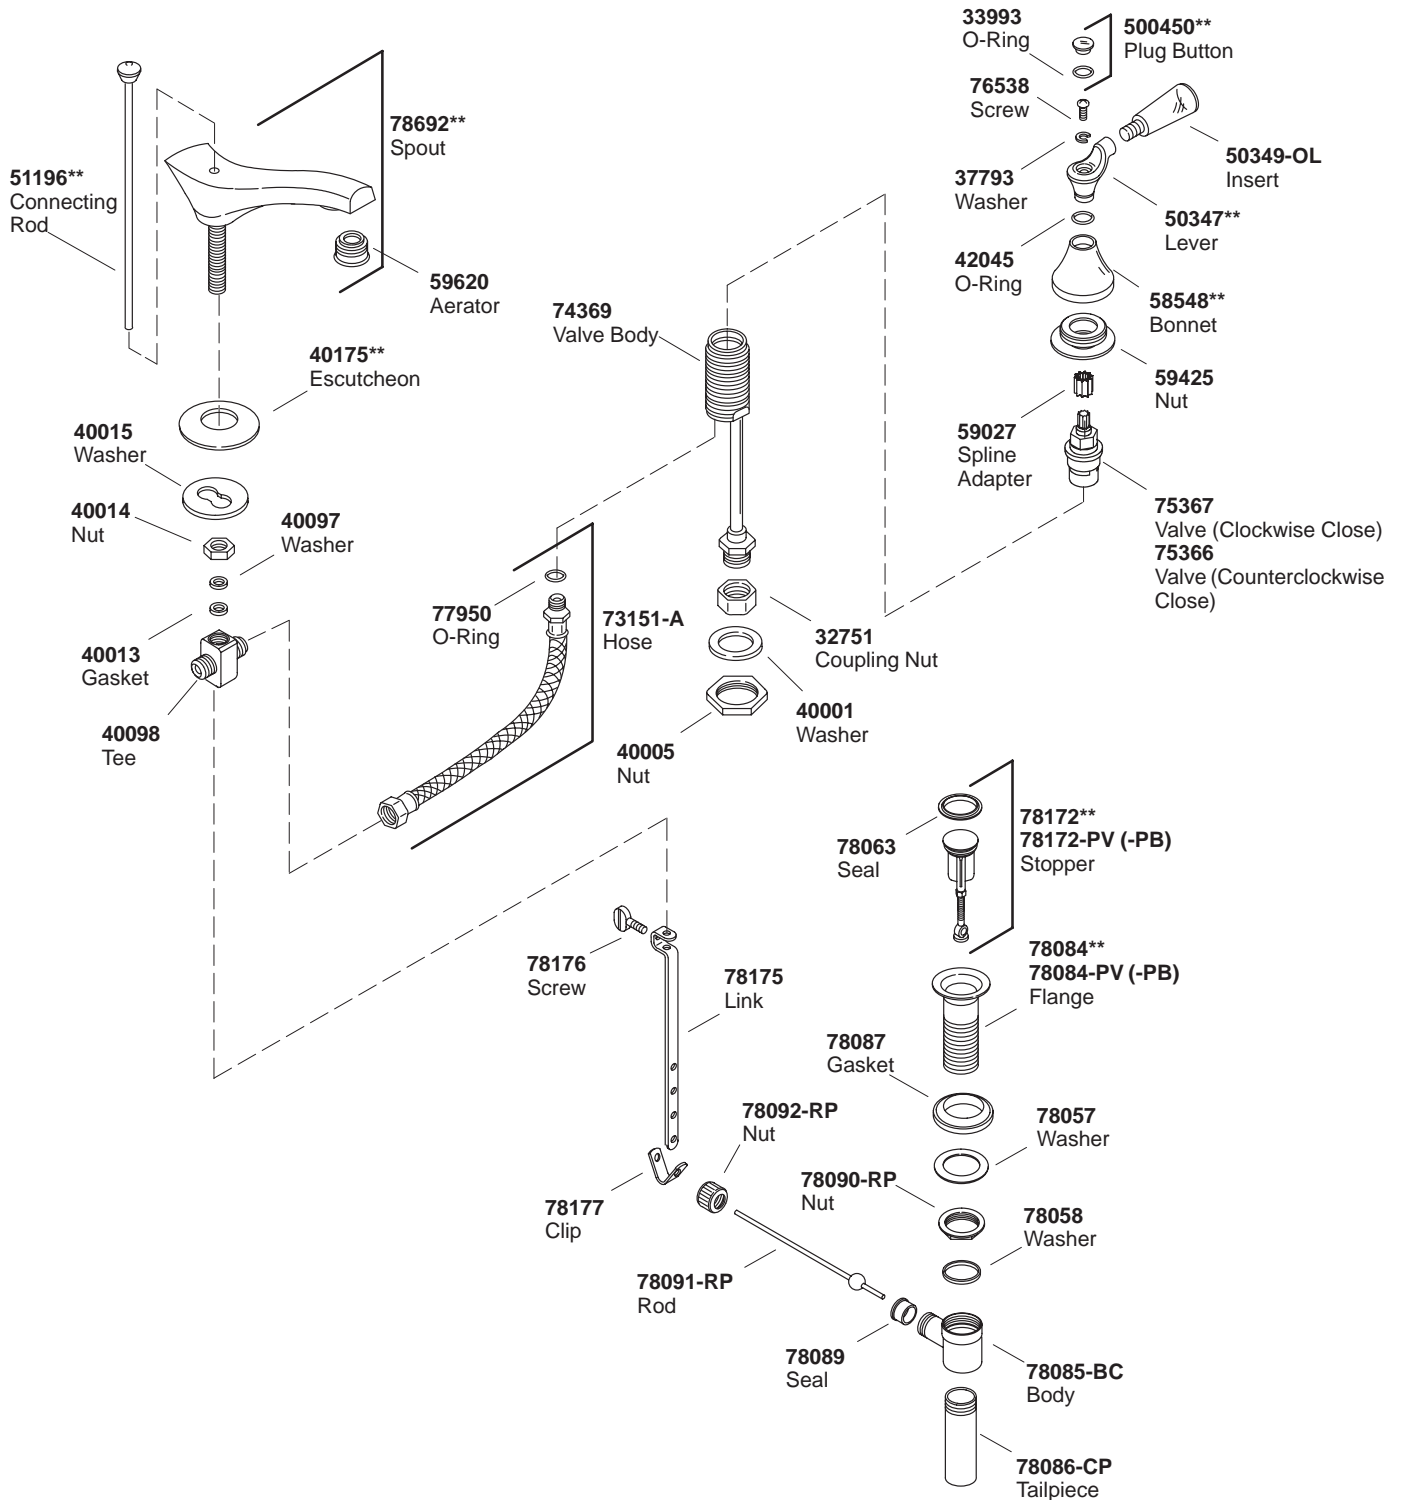

KOHLER[®] SERVICE PARTS

FLAIR™ WIDESPREAD LAVATORY FAUCET WITH WAVE SPOUT

| K# | Lever Handle |
|---------------|--------------|
| K-6240-4**-AA | X |

**Finish/color code must be specified when ordering.