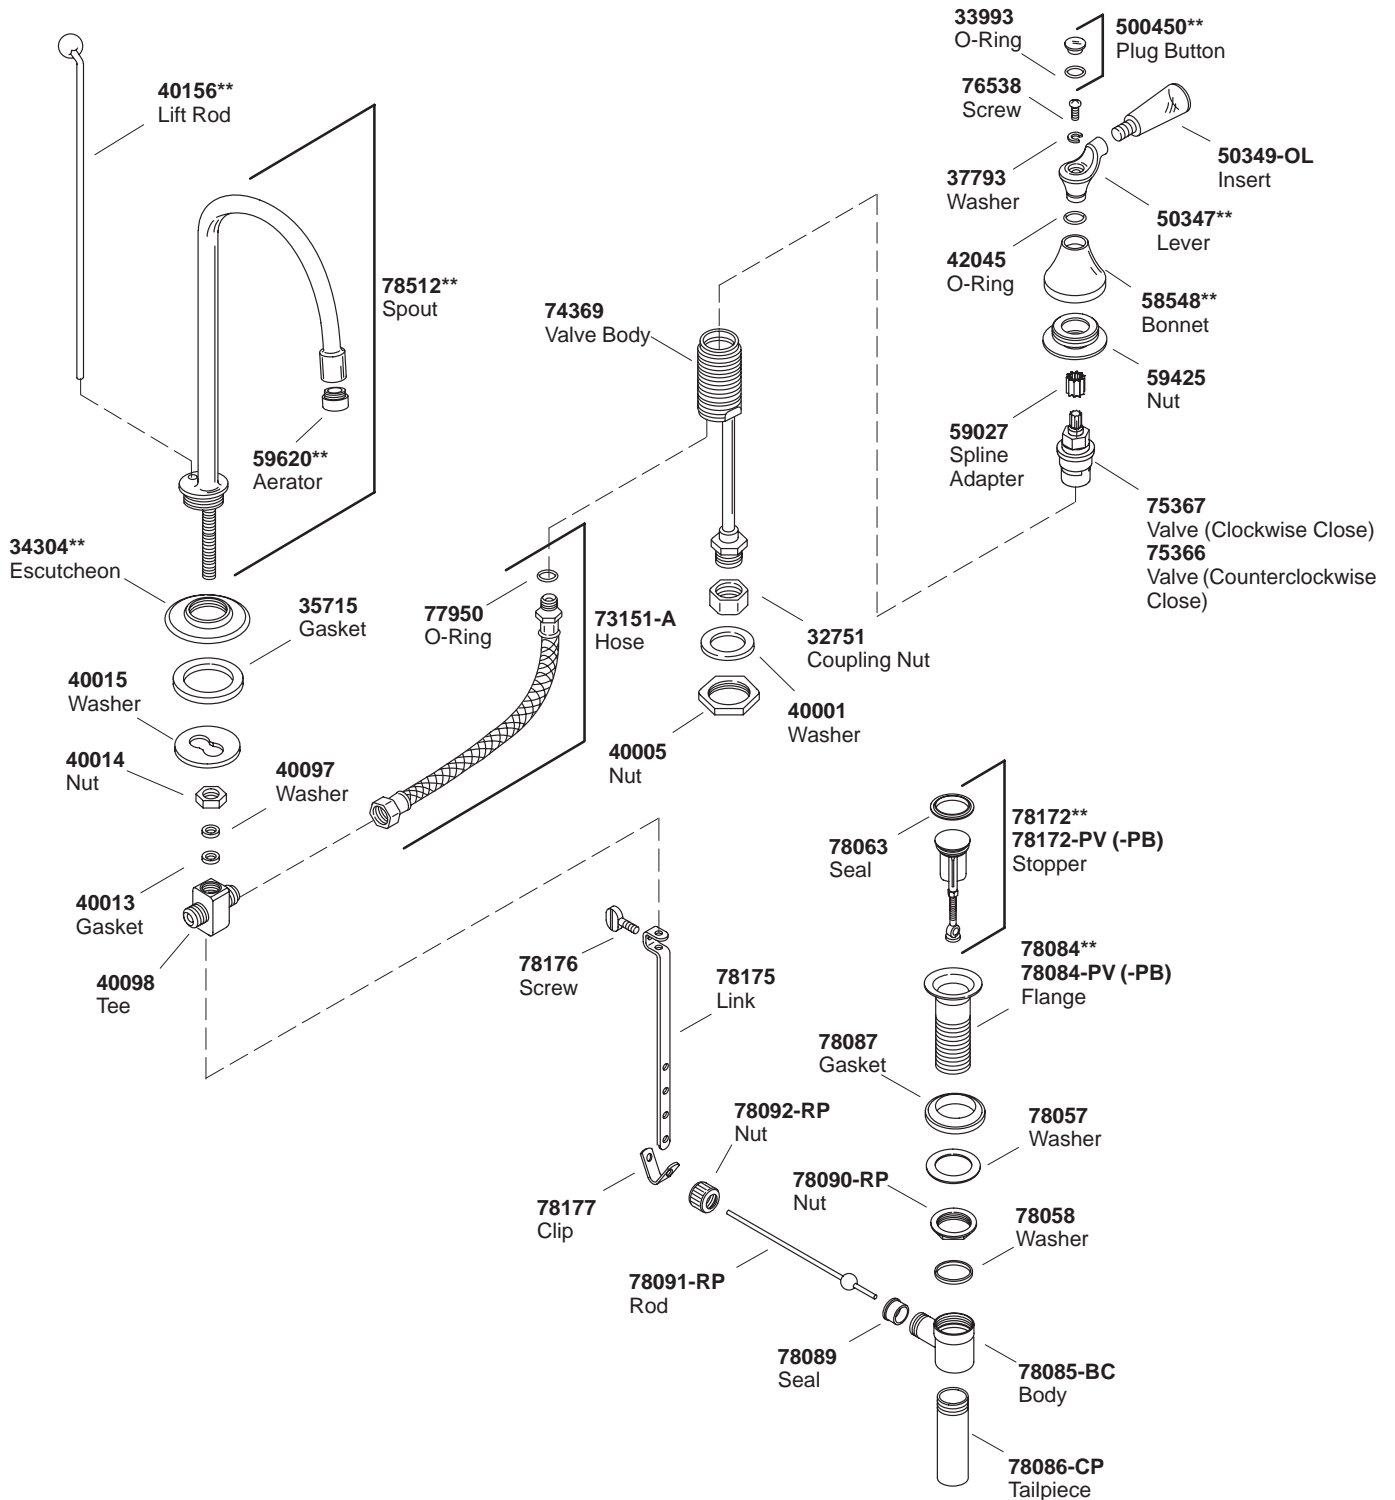

KOHLER[®] SERVICE PARTS

FLAIR™ WIDESPREAD LAVATORY FAUCET WITH HIGH-COUNTRY™ SPOUT

K#	Lever Handle
6242-4-**-AA	X

**Finish/color code must be specified when ordering.