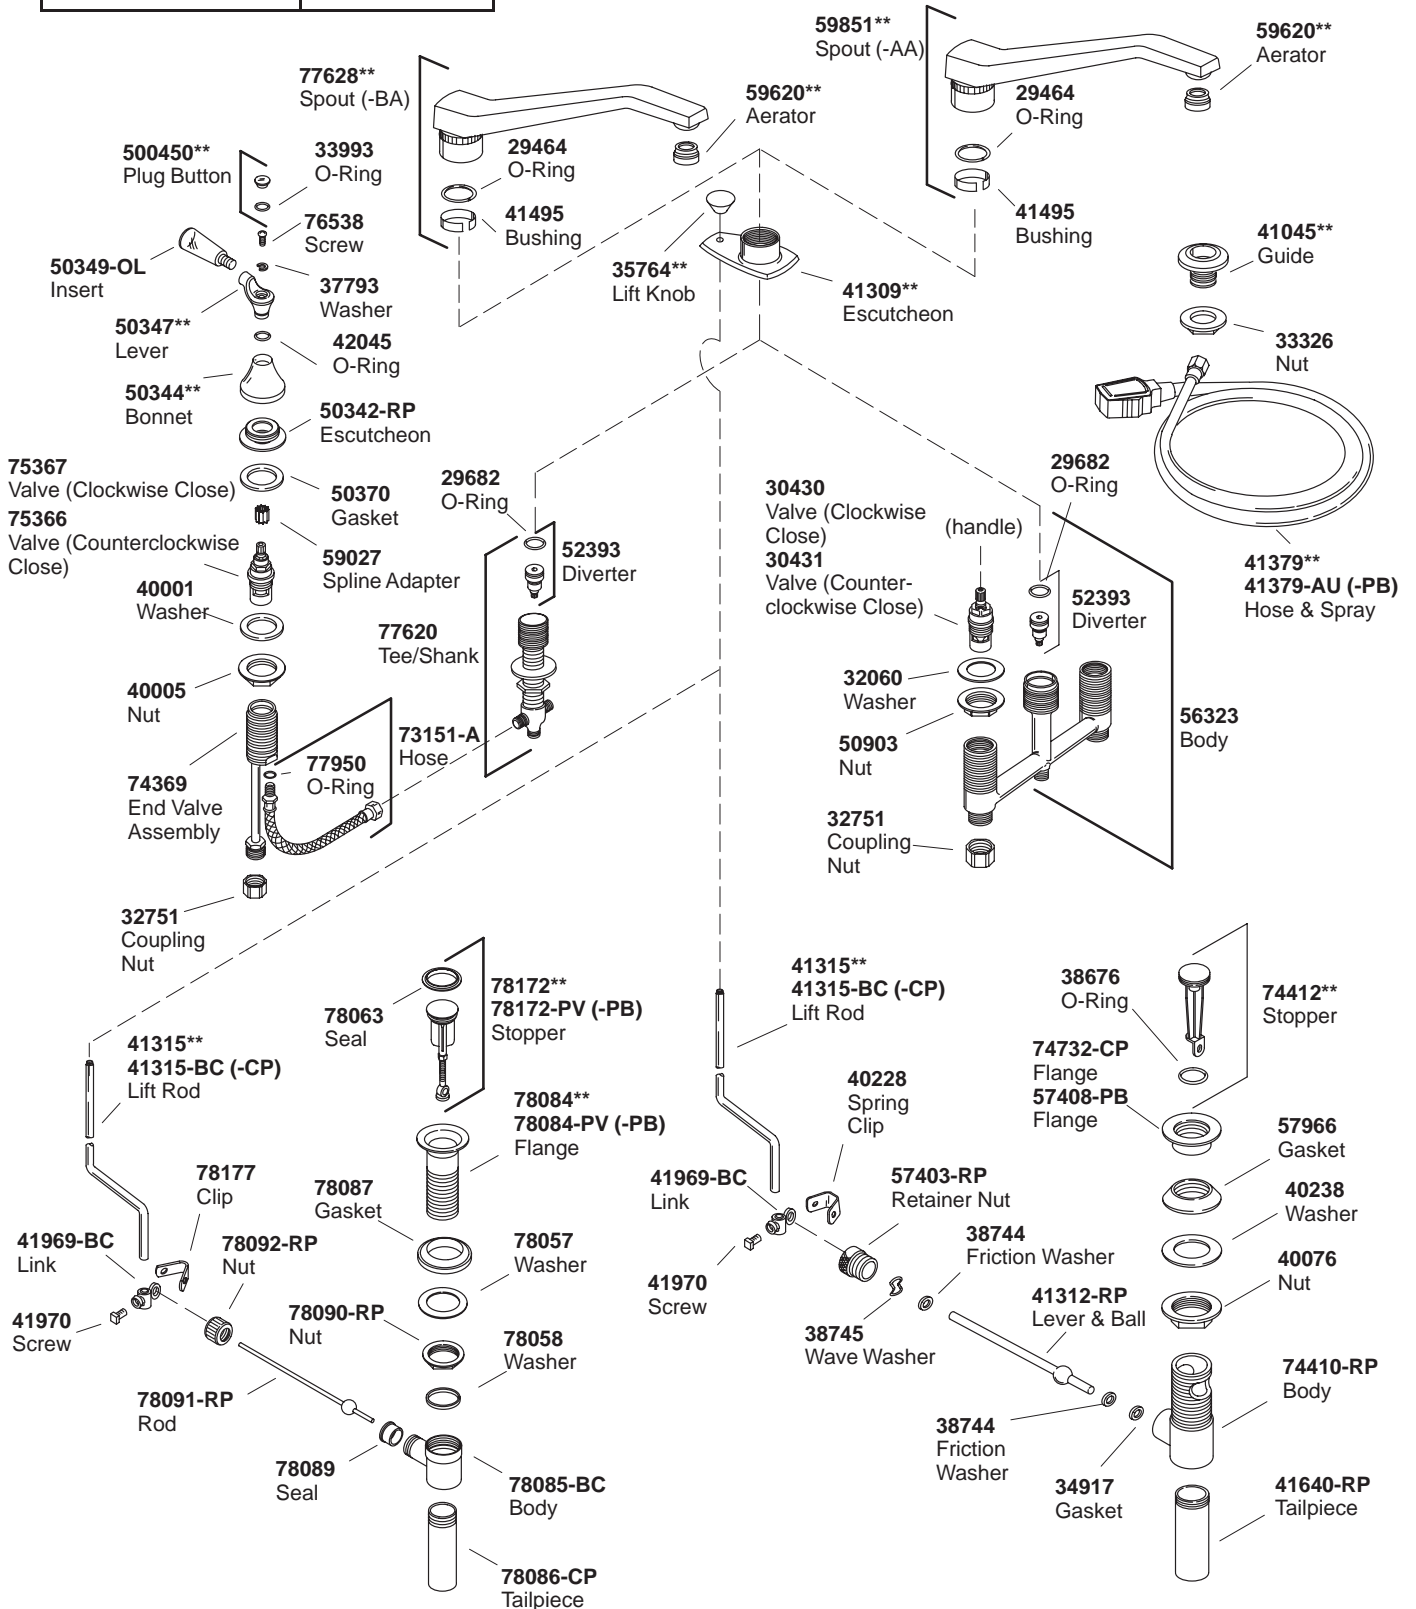

KOHLER® SERVICE PARTS

FLAIR™ WIDESPREAD LAVATORY SHAMPOO FAUCET

K#	Lever Handle
K-6249-4-**-AA/BA	X

**Finish/color code must be specified when ordering.