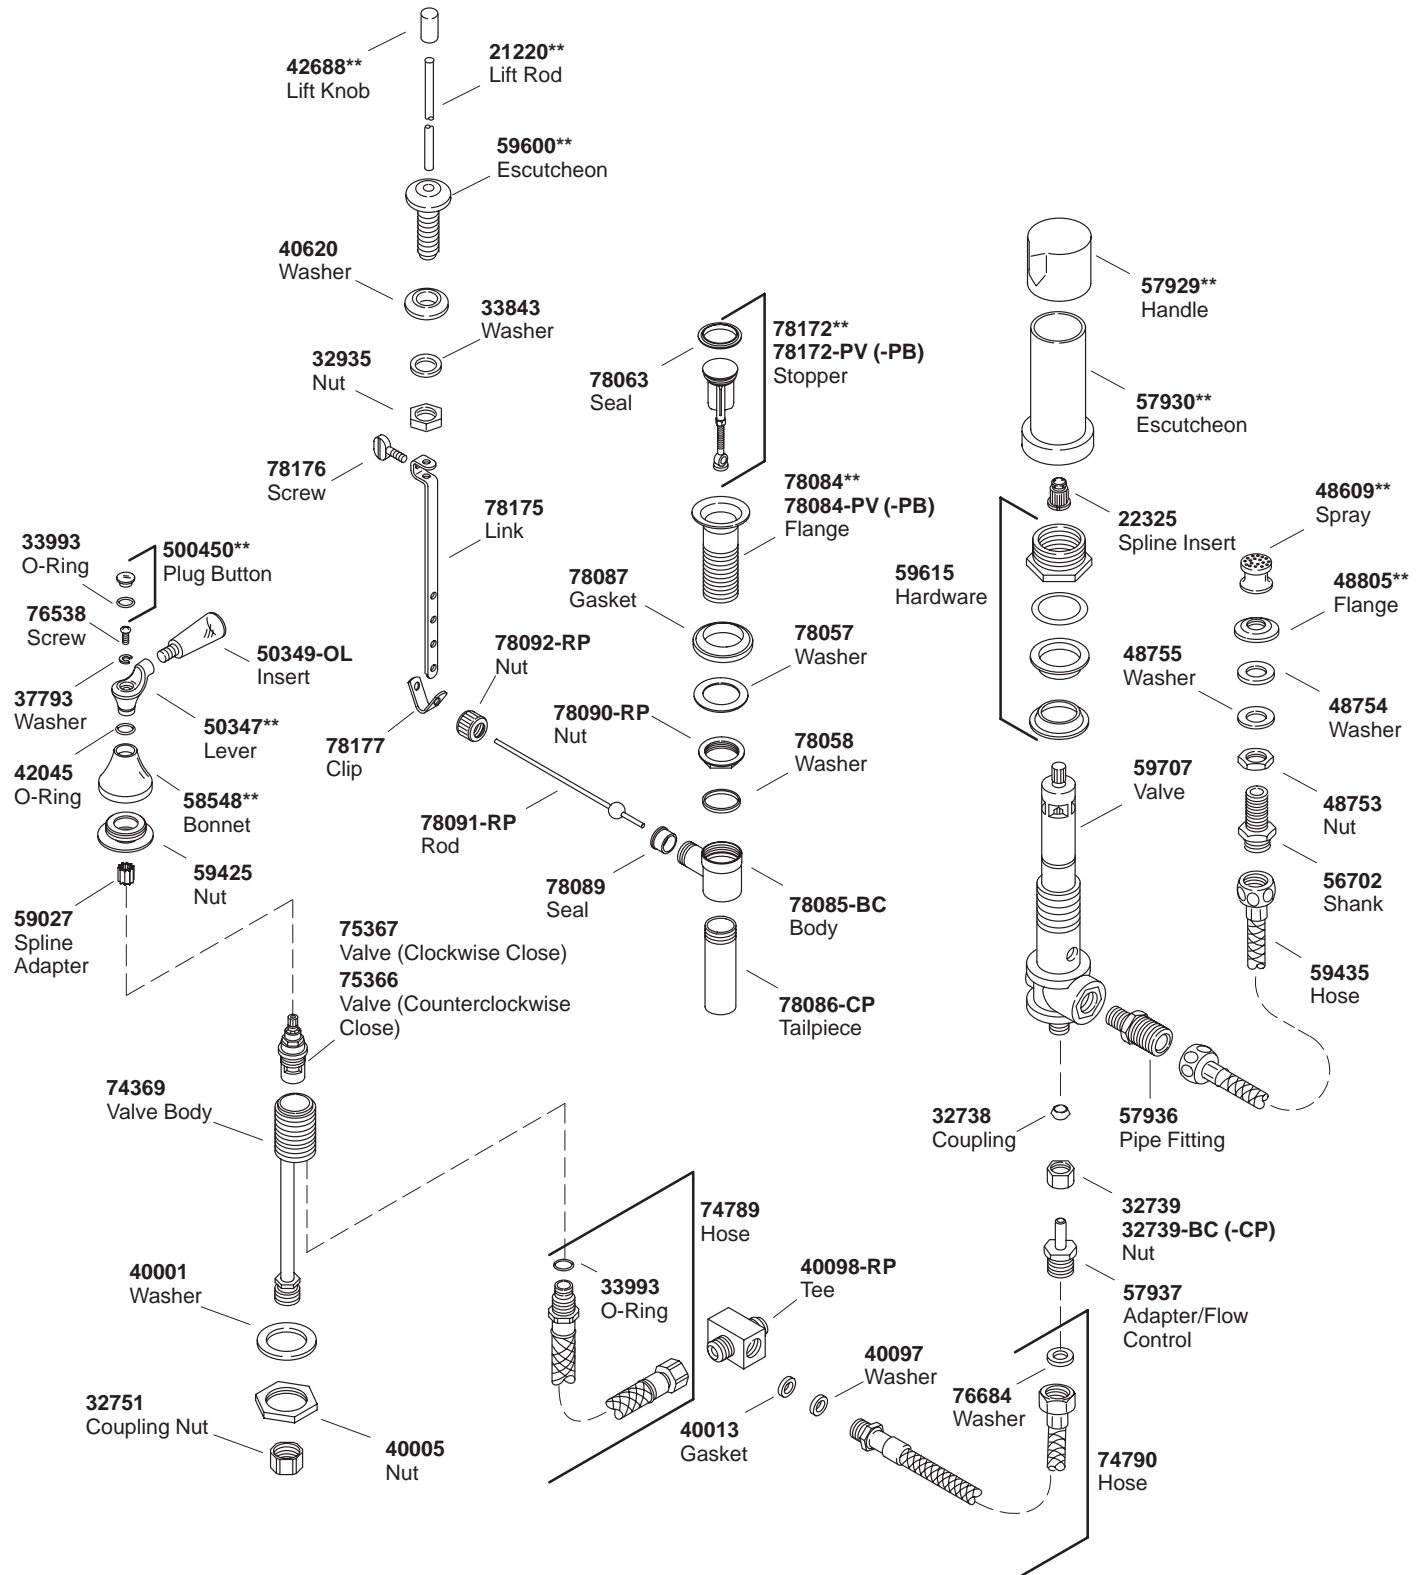

# KOHLER® SERVICE PARTS

## FLAIR™ FIXTURE-MOUNT VACUUM BREAKER BIDET FAUCET

K#	Lever Handle
K-6221-4-**-BA	X

\*\*Finish/color code must be specified when ordering.