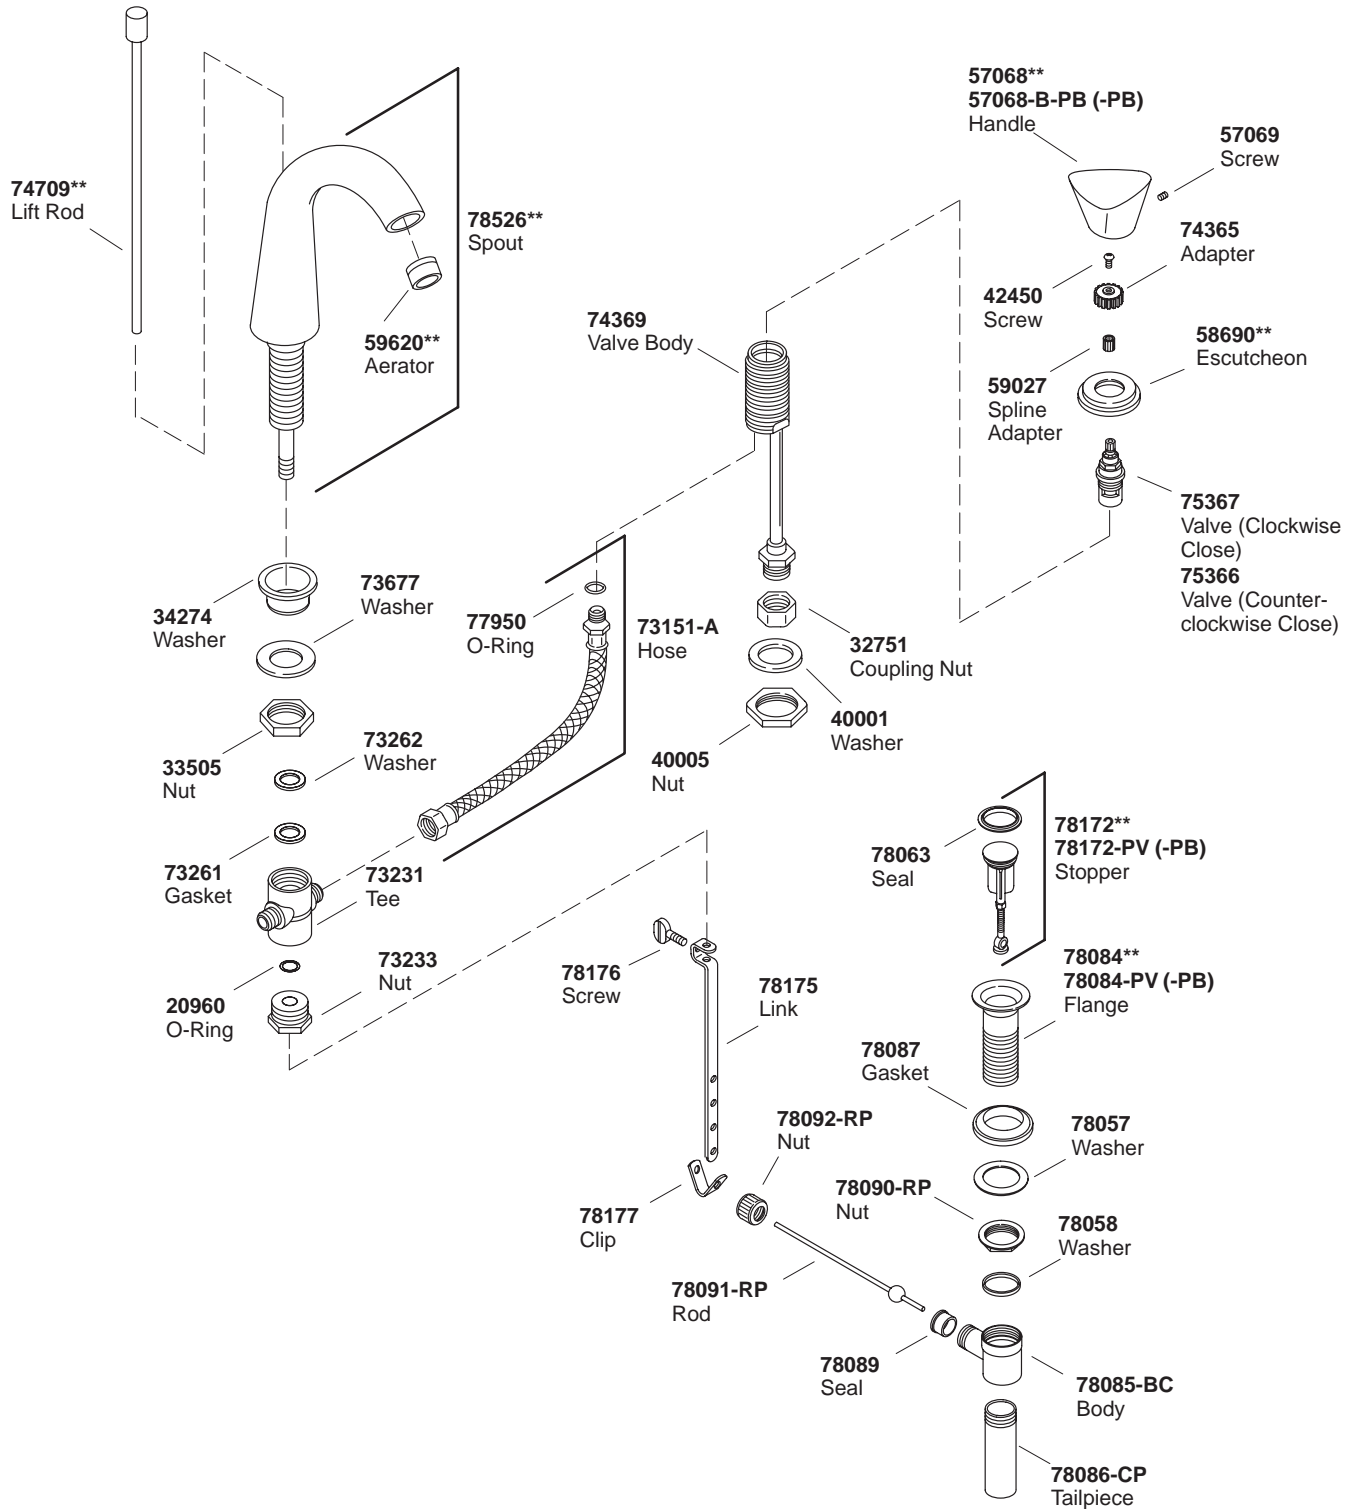

KOHLER® SERVICE PARTS

PROVENCE™ WIDESPREAD LAVATORY FAUCET WITH HIGH ARCH SPOUT

K#	Euro Handles
K-14518-1-**-AA	X

**Finish/color code must be specified when ordering.