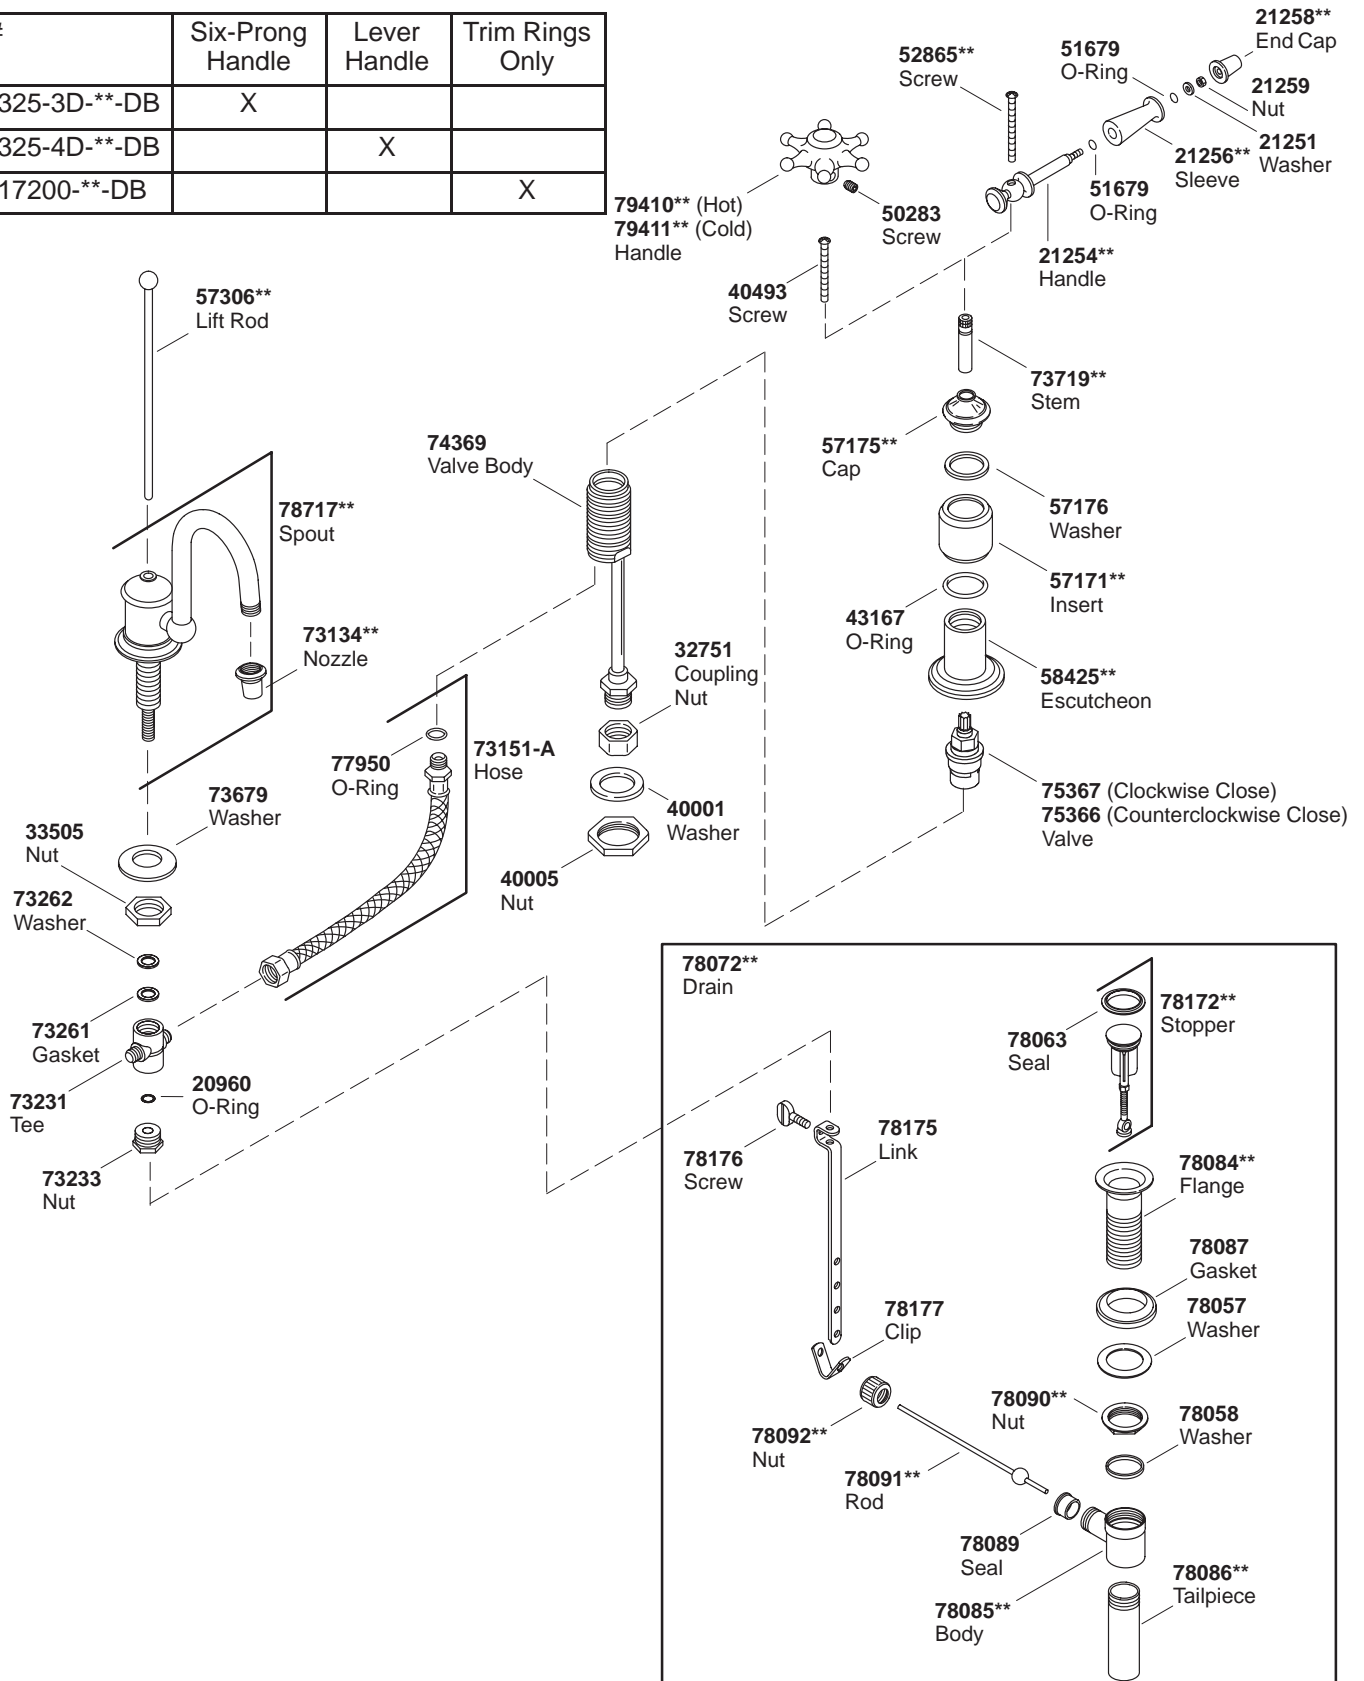

# KOHLER® SERVICE PARTS

## ANTIQUE CURIO™ WIDESPREAD LAVATORY FAUCET

K#	Six-Prong Handle	Lever Handle	Trim Rings Only
K-325-3D-**-DB	X		
K-325-4D-**-DB		X	
K-17200-**-DB			X

\*\*Finish/color code must be specified when ordering.