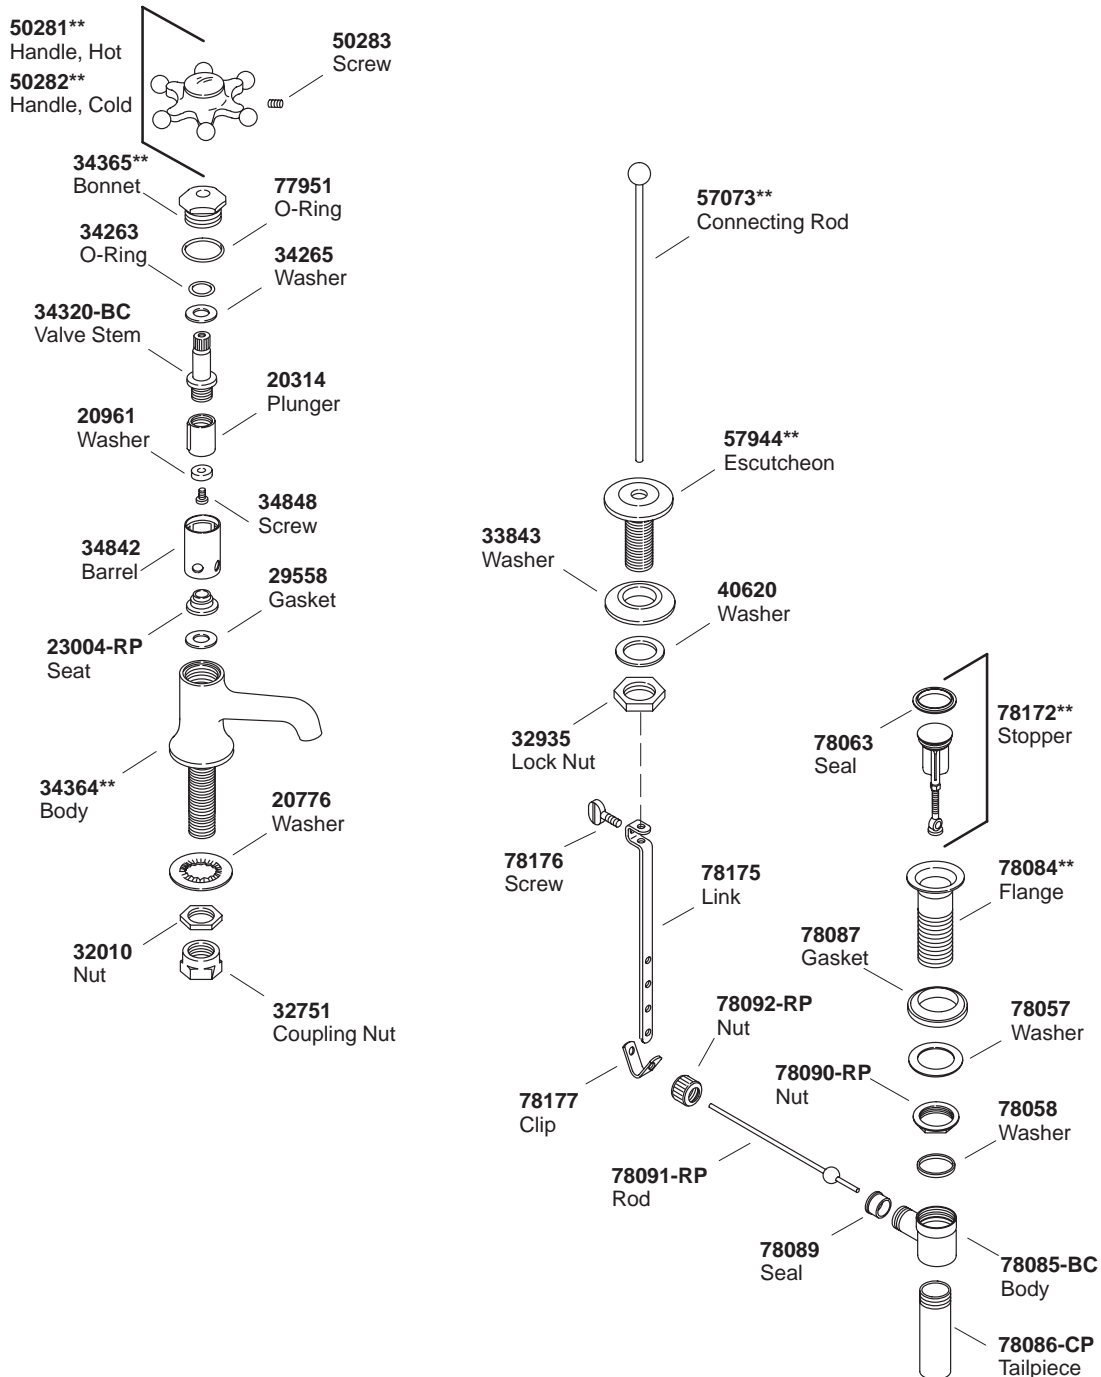

KOHLER[®] SERVICE PARTS

ANTIQUE™ WIDESPREAD LAVATORY FAUCETS

K#	Six-Prong Handle
153-3-**-AA	X

**Finish/color code must be specified when ordering.