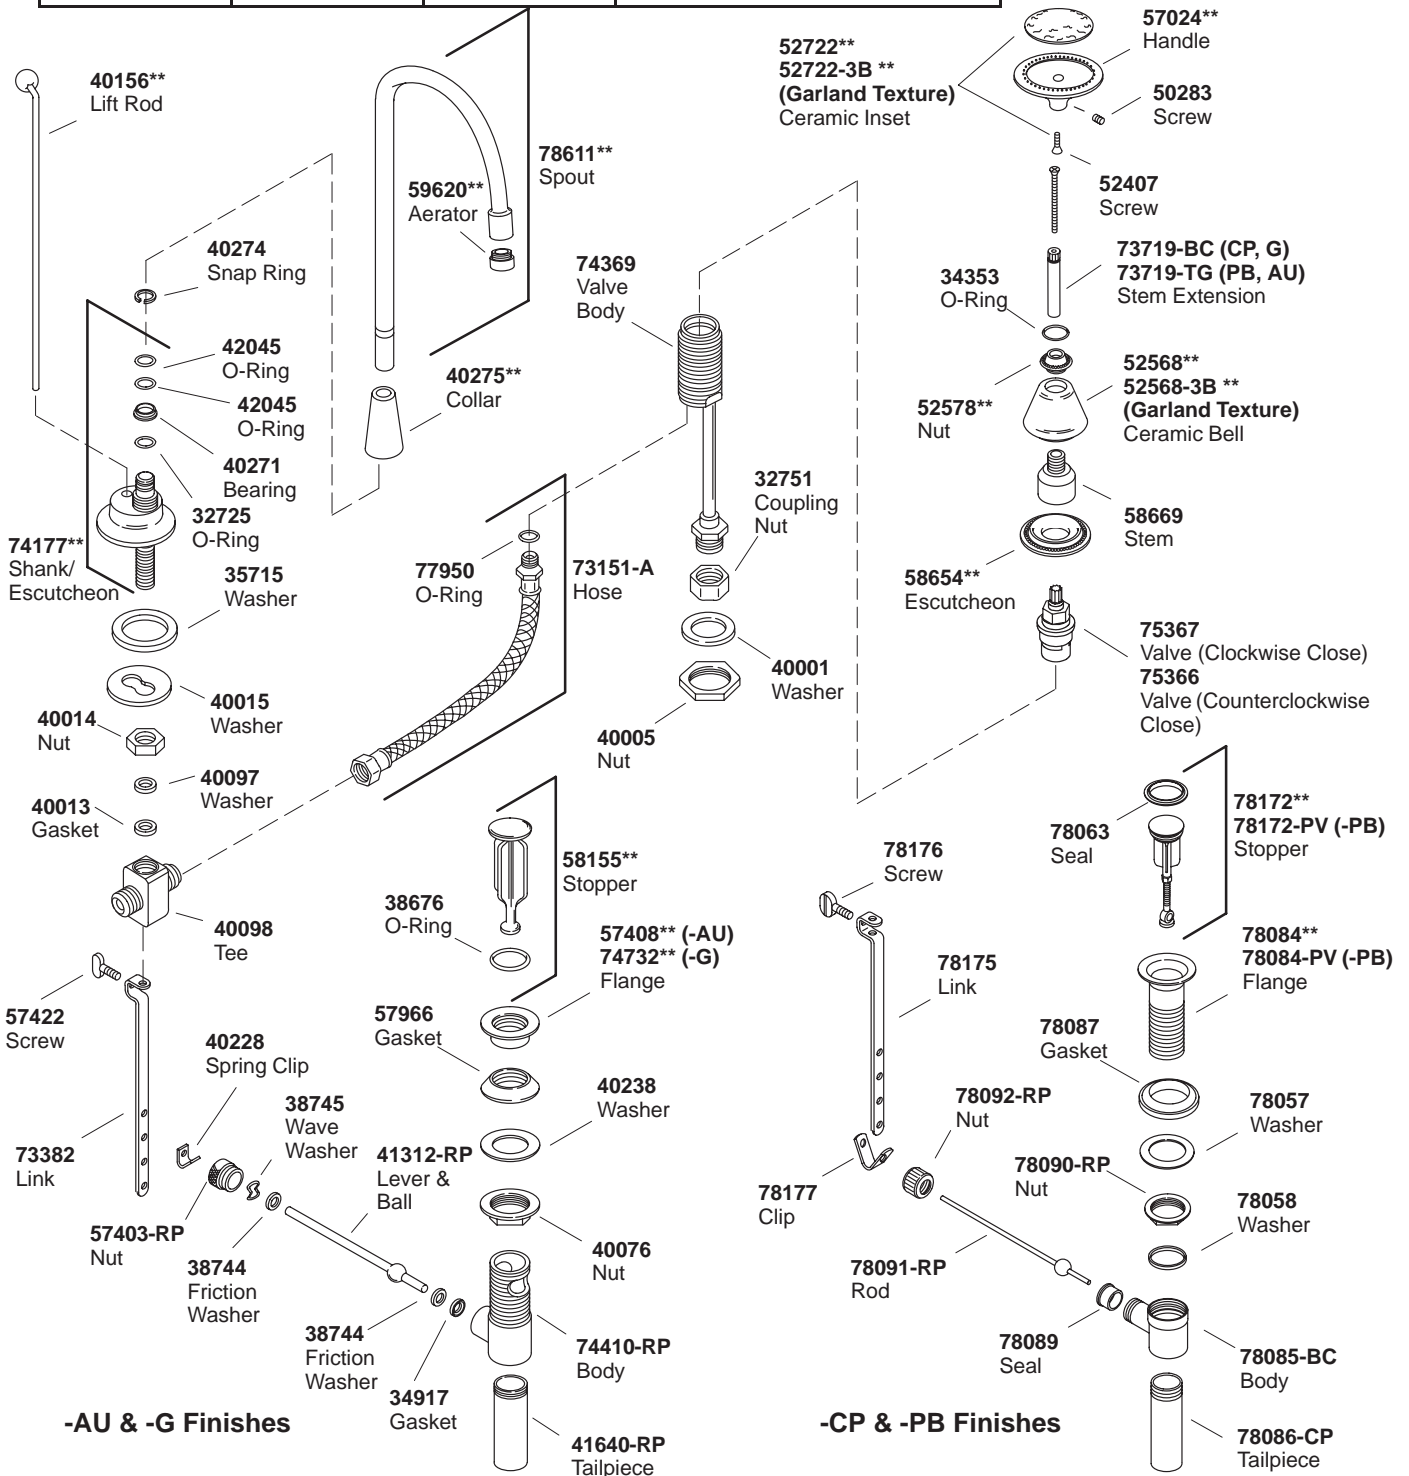

# KOHLER® SERVICE PARTS

## ANTIQUE™ WIDESPREAD LAVATORY FAUCET

K#	Oval Handles	Inset & Skirt	Garland Texture Inset & Skirt
281-9B-**-AA	X		
253-**-AA		X	X
258-**-AA		X	

\*\*Finish/color code must be specified when ordering.