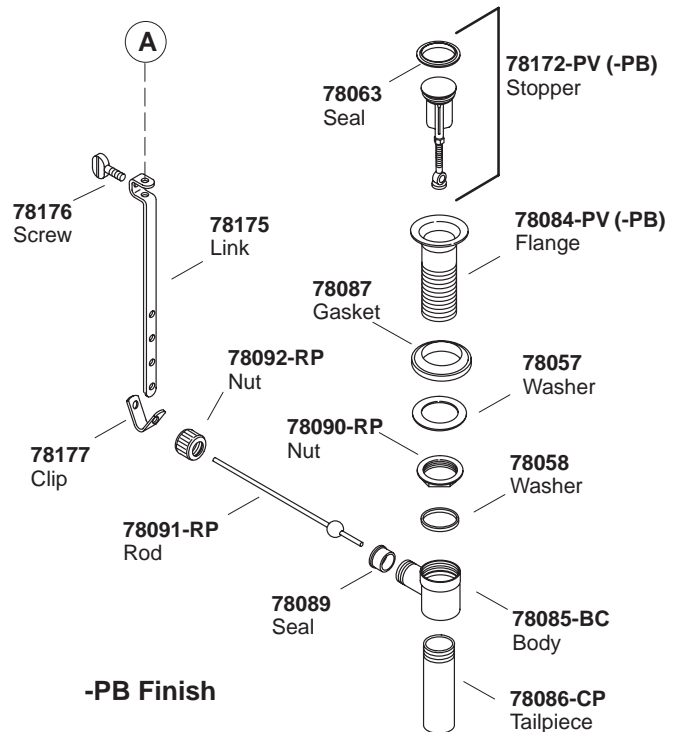

KOHLER® SERVICE PARTS

IV GEORGES BRASS™ WIDESPREAD LAVATORY FAUCET WITH HIGH COUNTRY™ SWING SPOUT

K#	Cross Handles	Lever Handles
6813-3-**-AA	X	
6813-4-**-AA		X

**Finish/color code must be specified when ordering.

**Finish/color code must be specified when ordering.