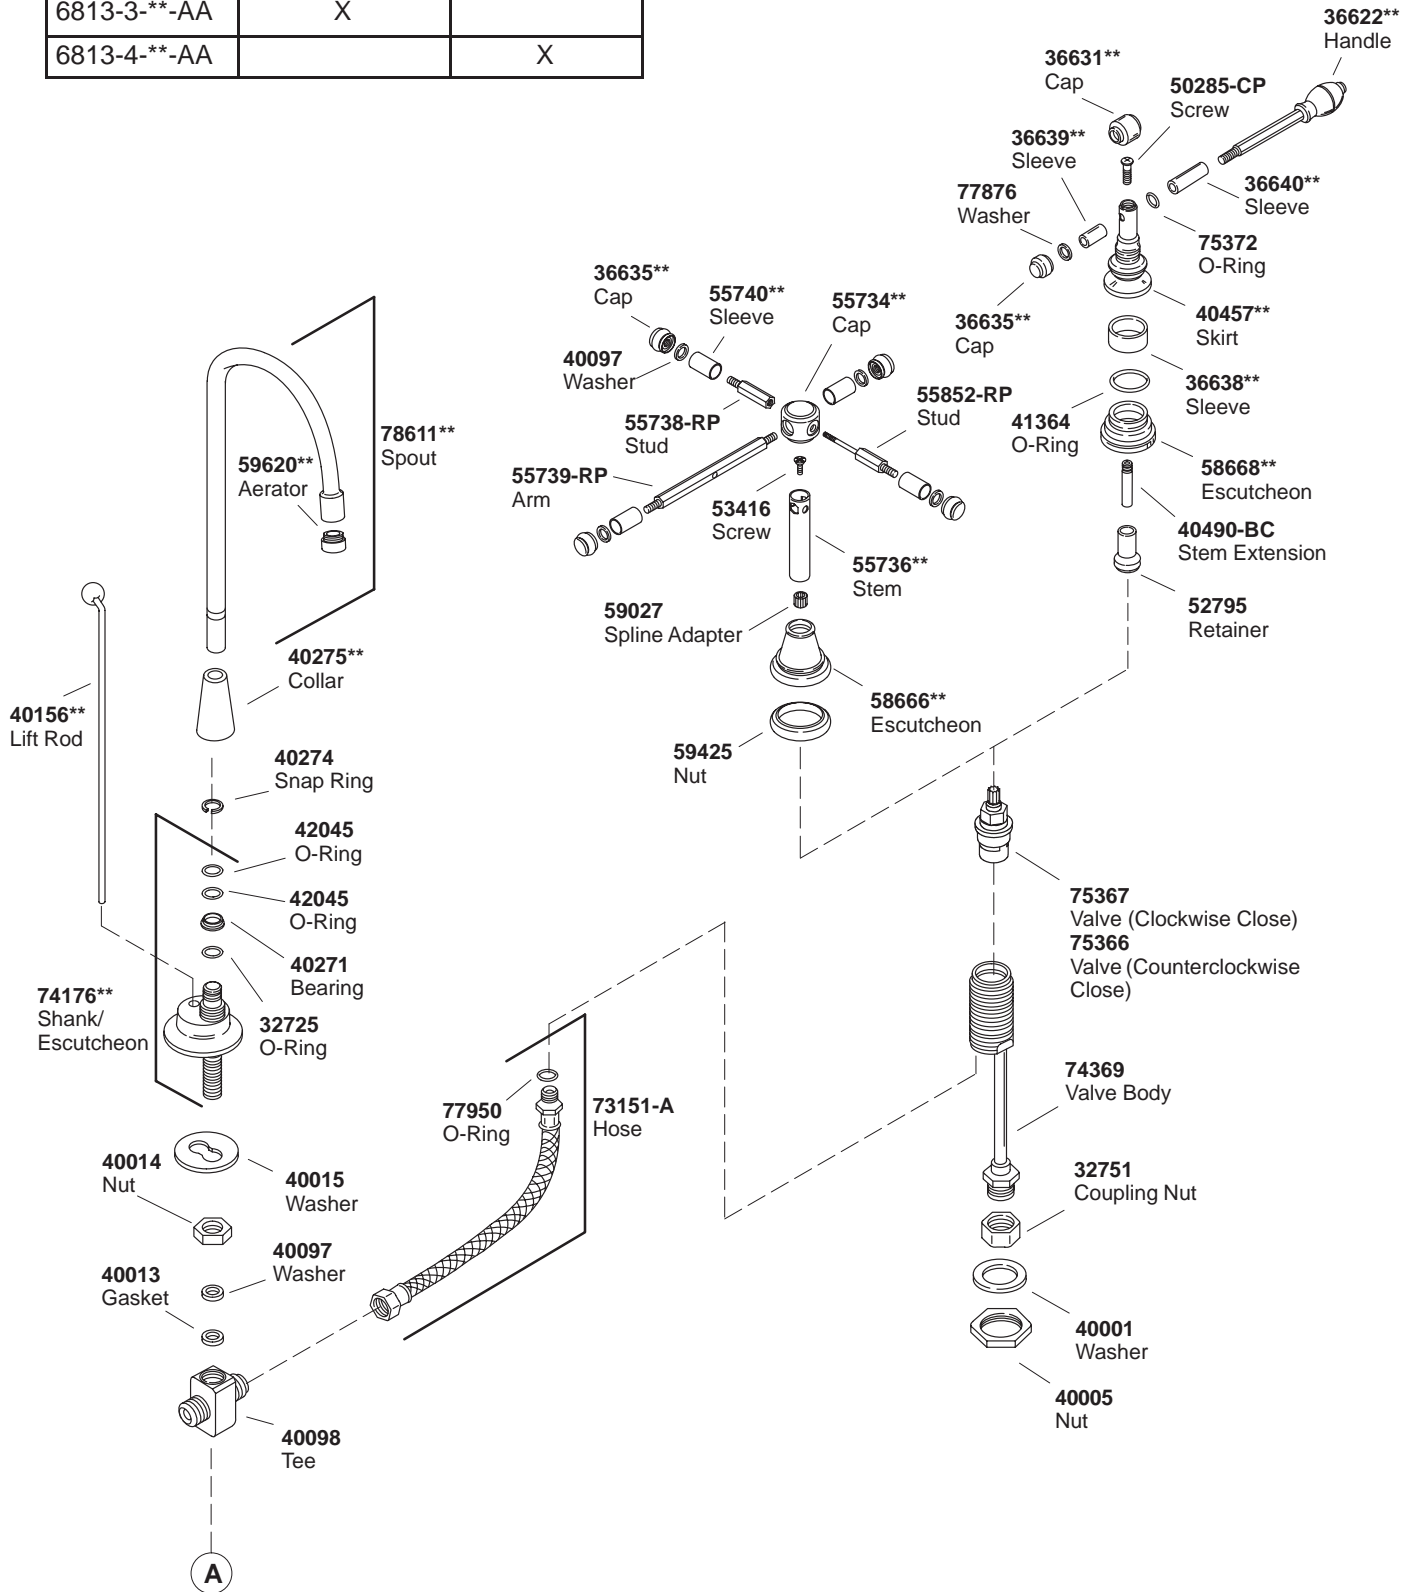

KOHLER® SERVICE PARTS

IV GEORGES BRASS™ WIDESPREAD LAVATORY FAUCET WITH HIGH COUNTRY™ SWING SPOUT

K#	Cross Handles	Lever Handles
6813-3-**-AA	X	
6813-4-**-AA		X

**Finish/color code must be specified when ordering.

**Finish/color code must be specified when ordering.