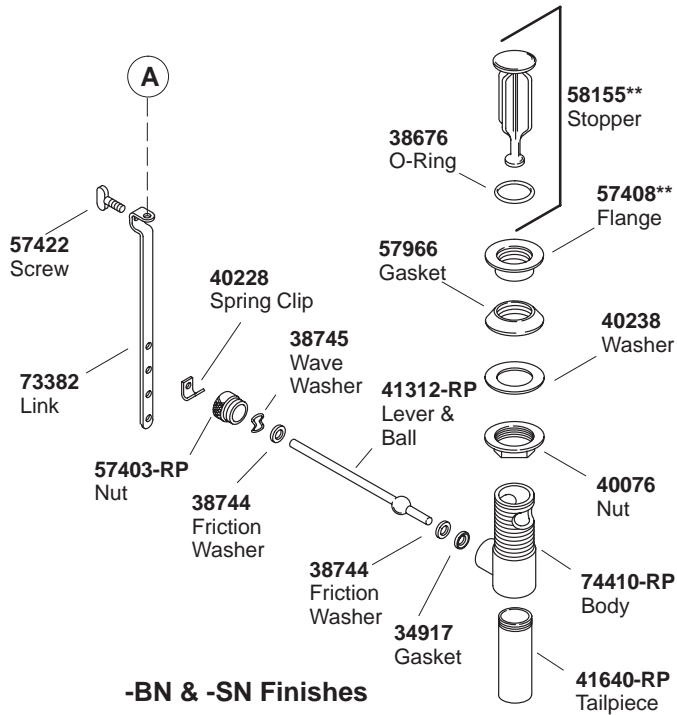

KOHLER® SERVICE PARTS

IV GEORGES BRASS™ WIDESPREAD LAVATORY FAUCET WITH HIGH COUNTRY™ SWING SPOUT

K#	Cross Handles	Lever Handles
6813-3-**-AA	X	
6813-4-**-AA		X

**Finish/color code must be specified when ordering.

**Finish/color code must be specified when ordering.