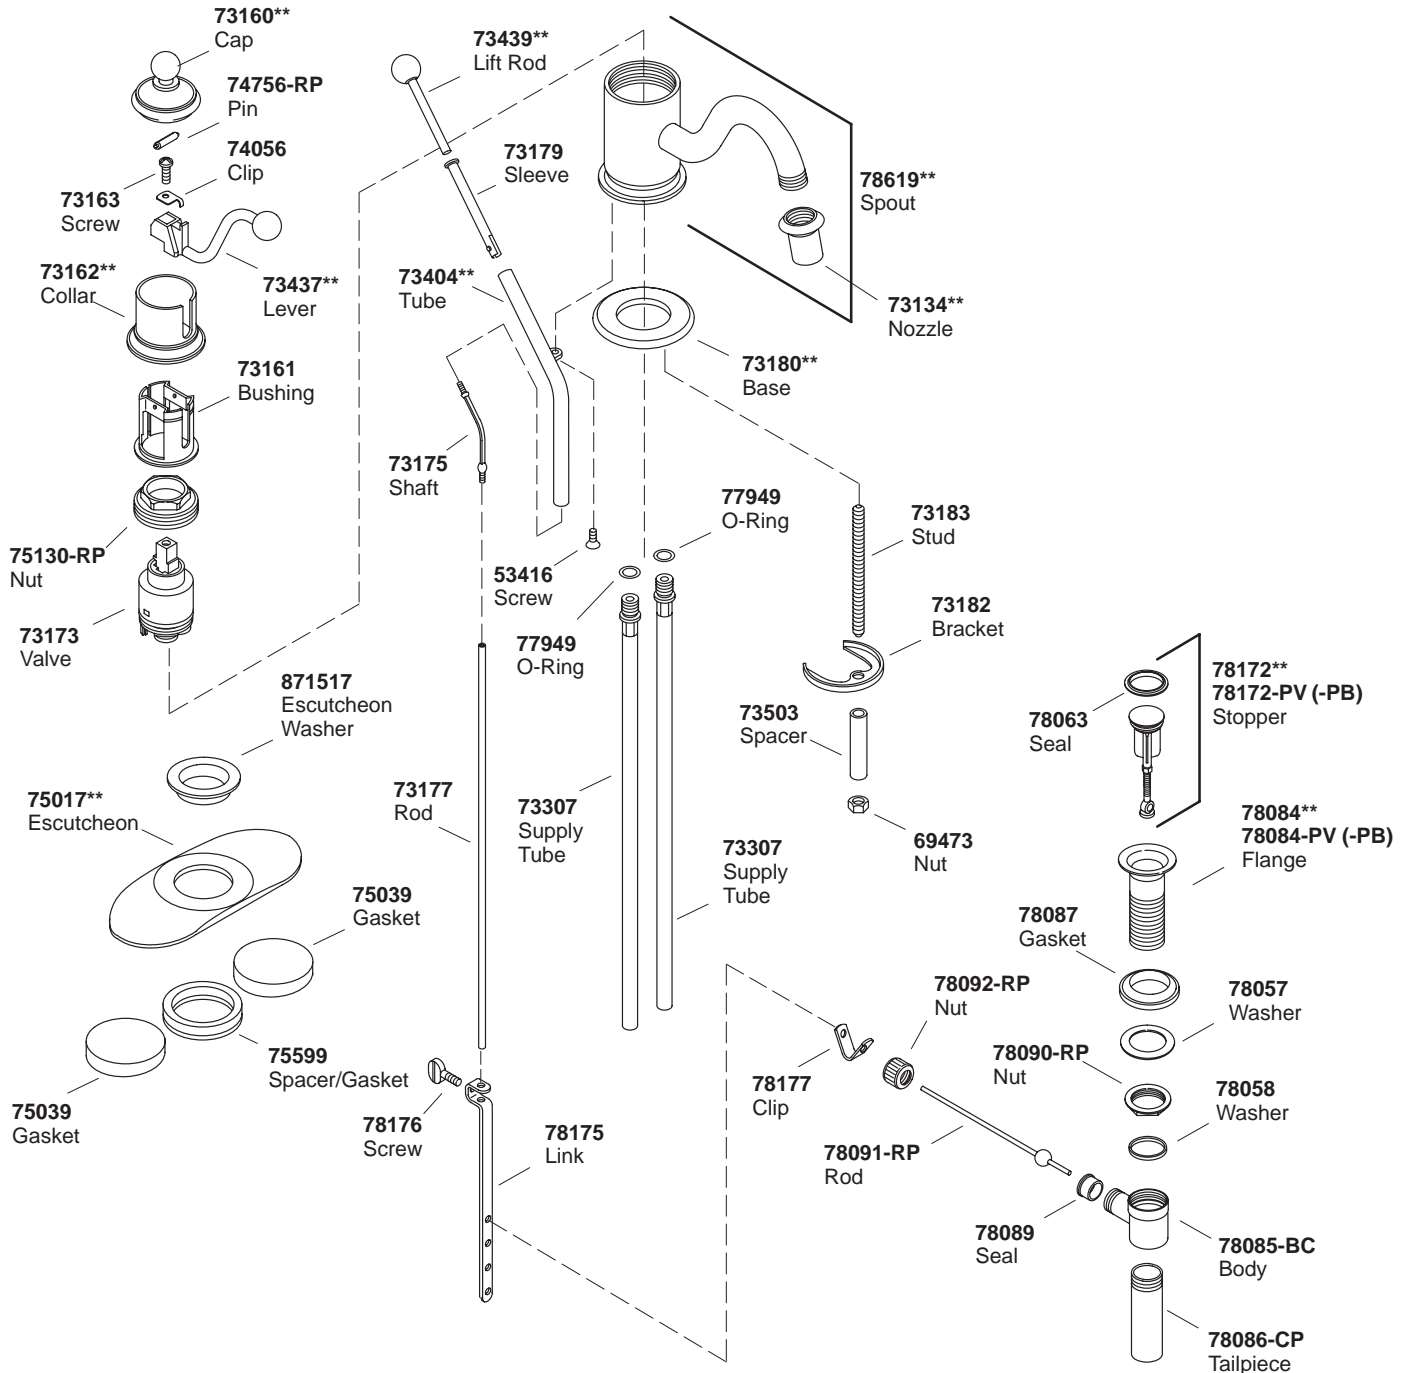

KOHLER® SERVICE PARTS

ANTIQUE™ SINGLE-CONTROL LAVATORY FAUCETS

K#	Single-Control Lavatory Faucet	With Escutcheon	Escutcheon Only
K-138-**-BA	X	X	
K-139-**AA	X		
K-14531-**AA			X

**Finish/color code must be specified when ordering.