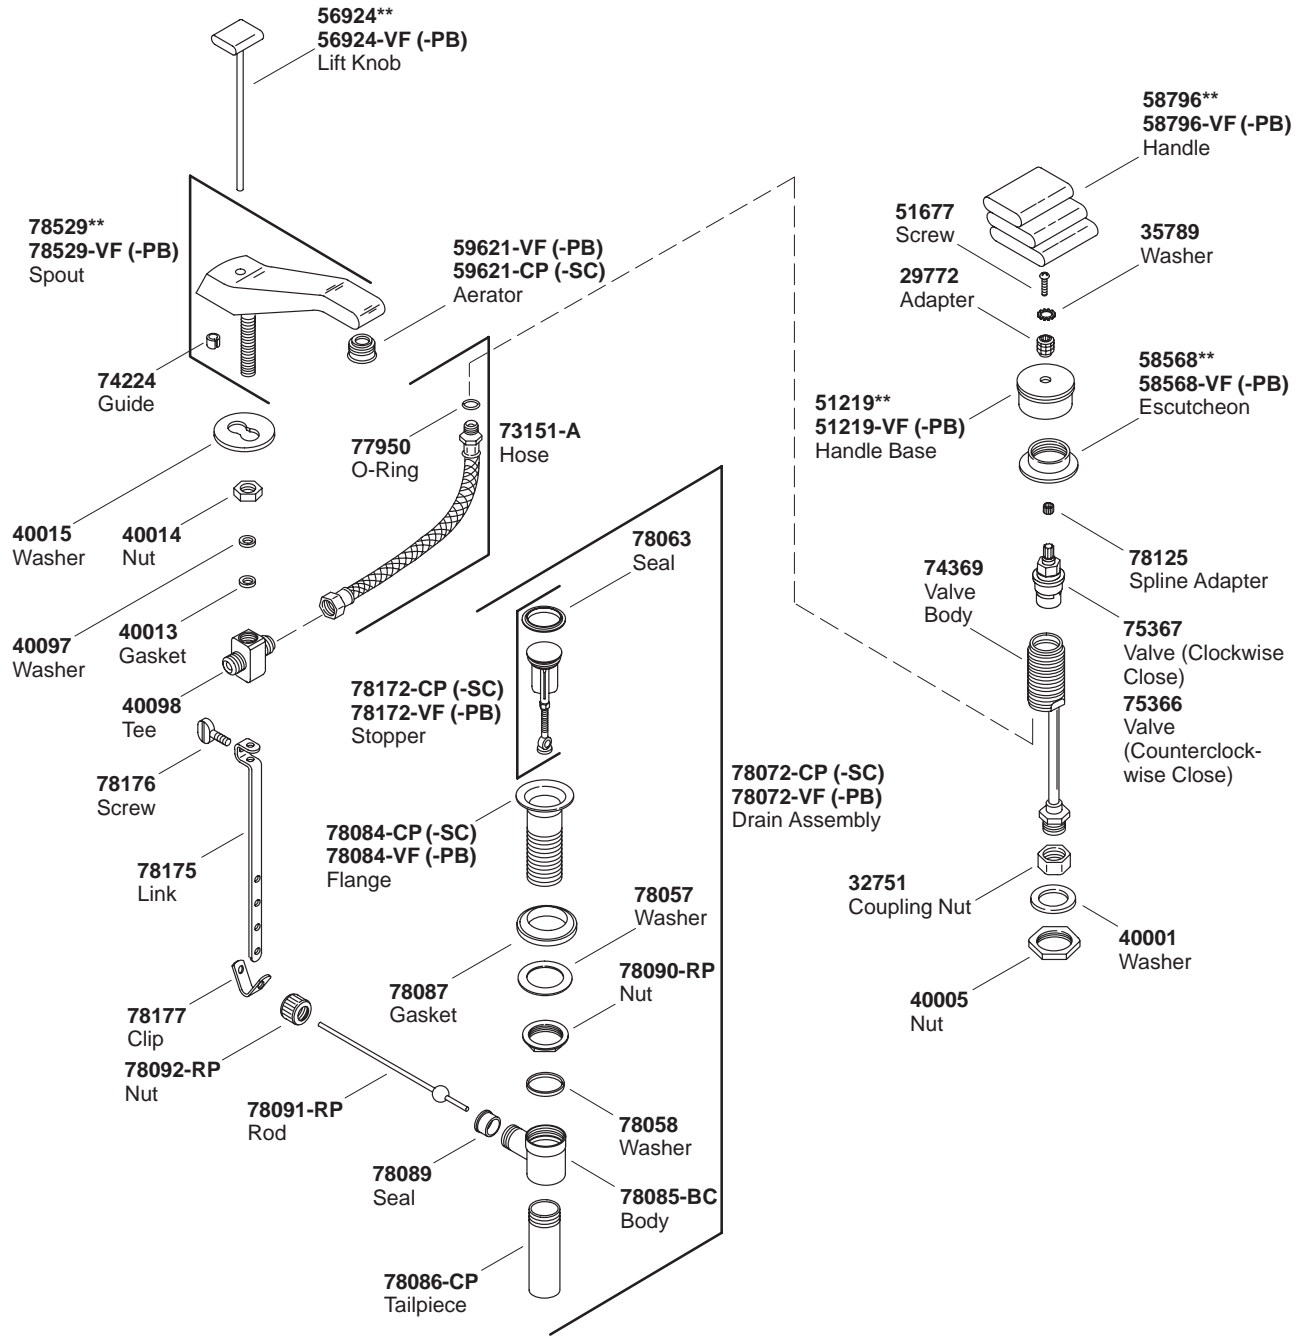

KOHLER® SERVICE PARTS

PILLOWS™ WIDESPREAD LAVATORY FAUCET WITH BULLNOSE SPOUT

K#
K-7934-2-**-DB

**Finish/color code must be specified when ordering.