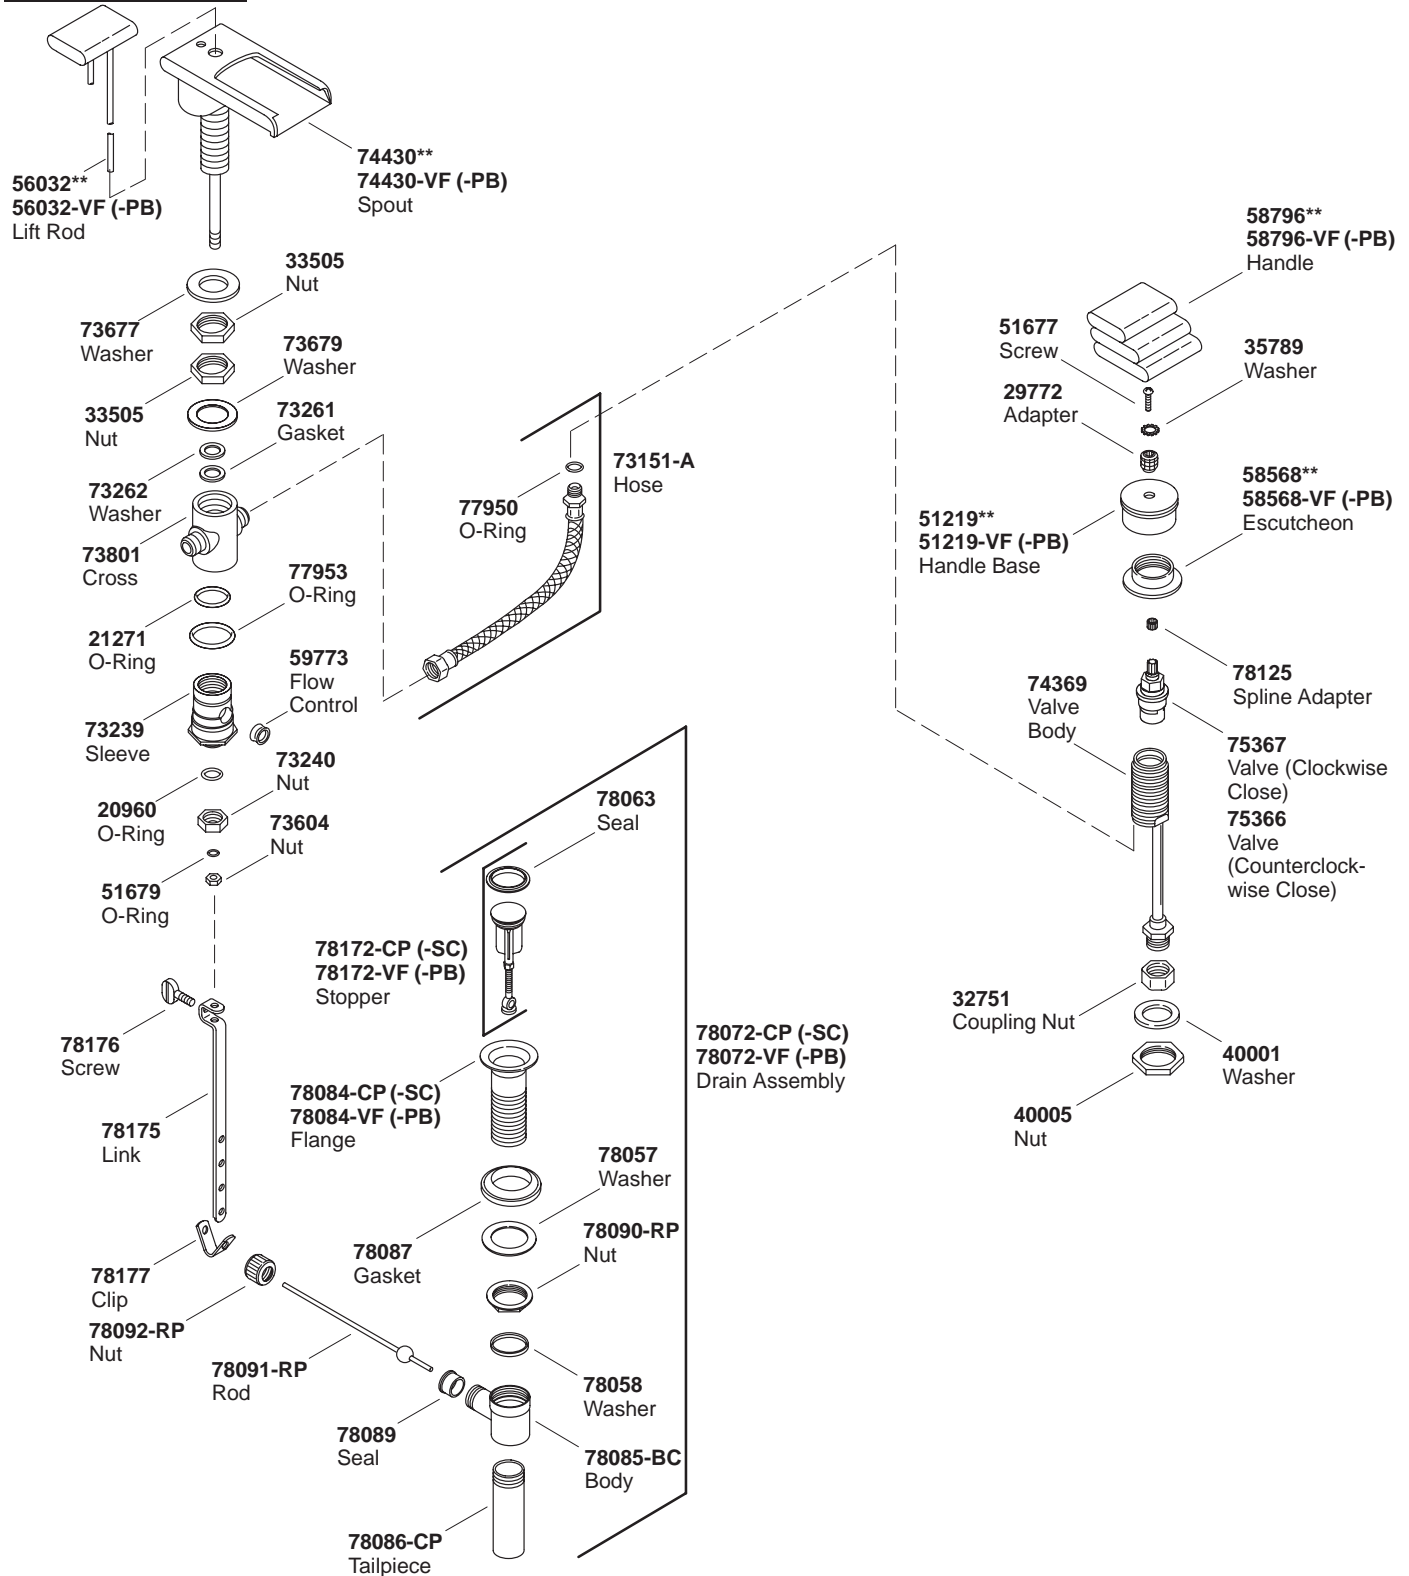

KOHLER® SERVICE PARTS

PILLOWS™ WIDESPREAD LAVATORY FAUCET WITH FLUME SPOUT

K#
K-7947-2-**-DB

**Finish/color code must be specified when ordering.