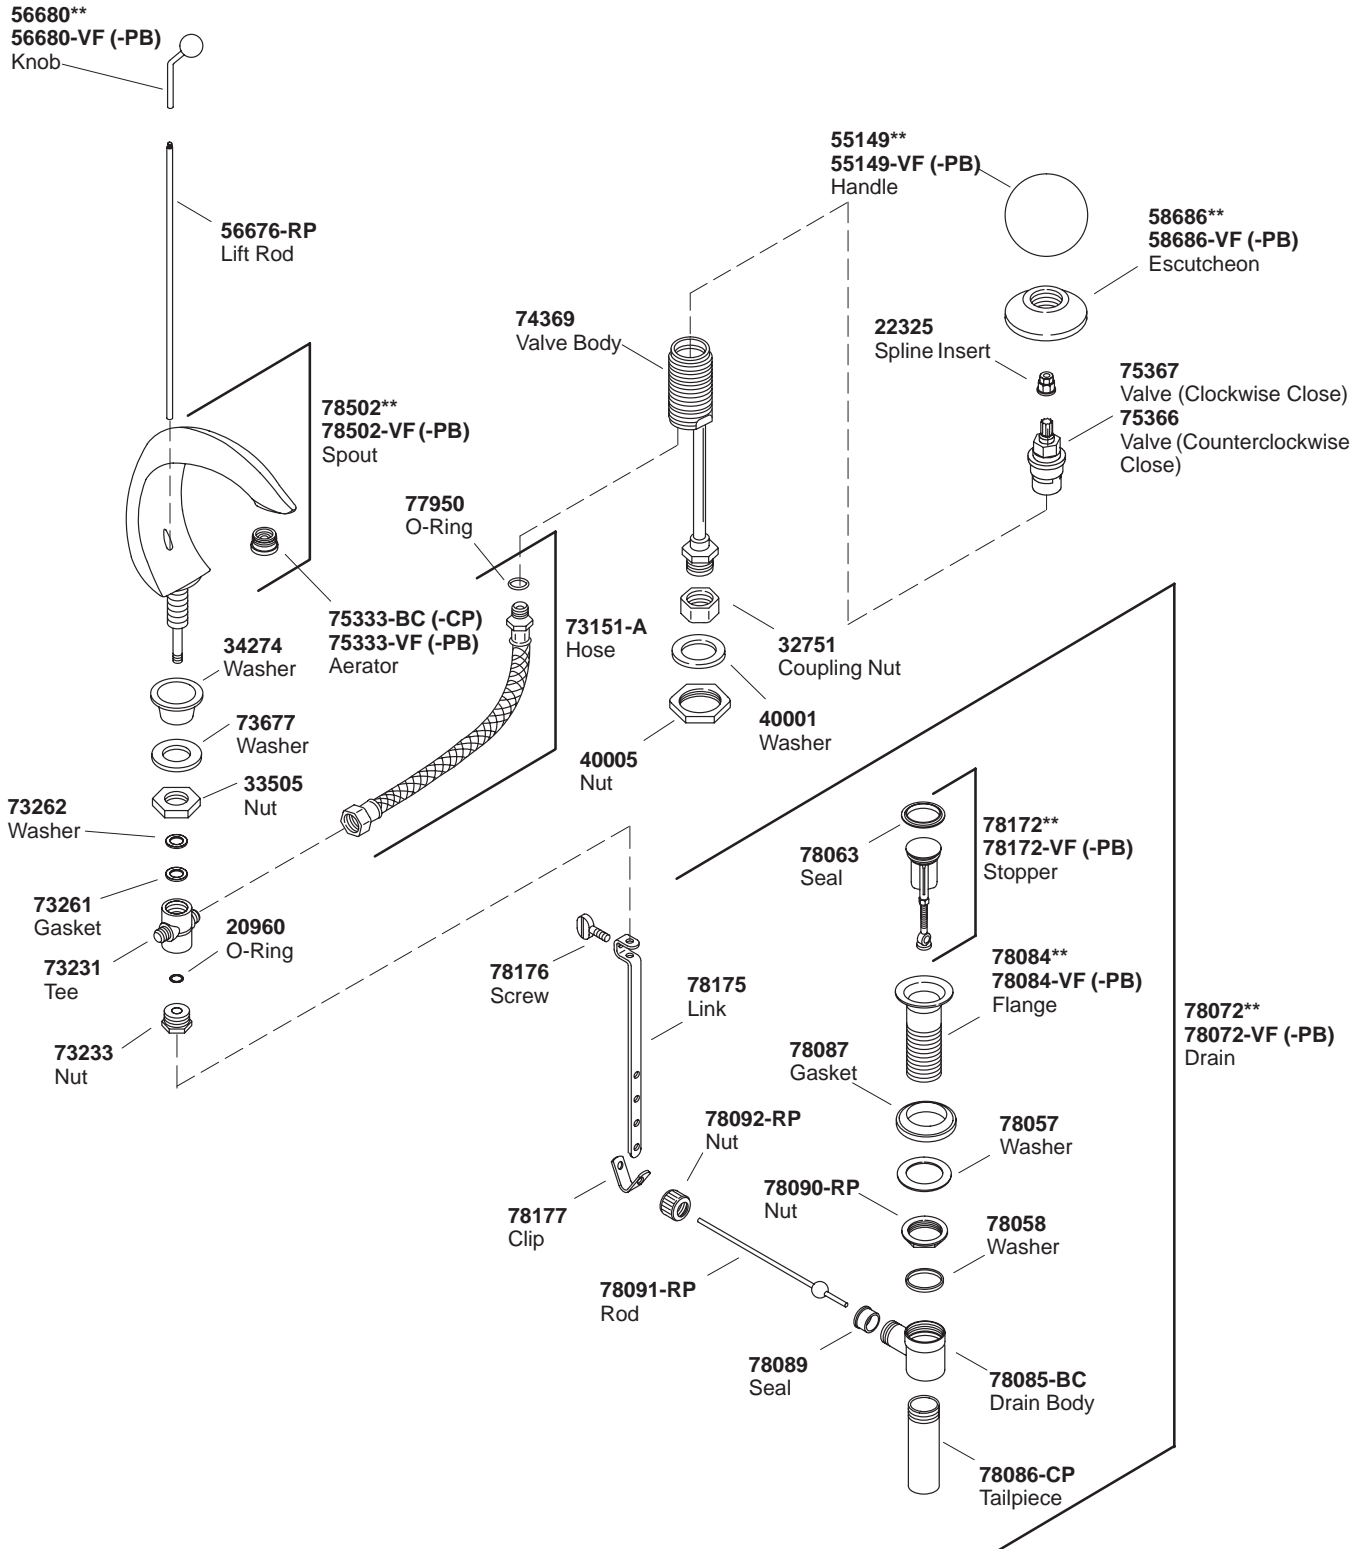

KOHLER[®] SERVICE PARTS

CIRRUS™ WIDESPREAD LAVATORY FAUCET WITH CRESCENT SPOUT

K#
K-7916-8-**-DB

**Finish/color code must be specified when ordering.