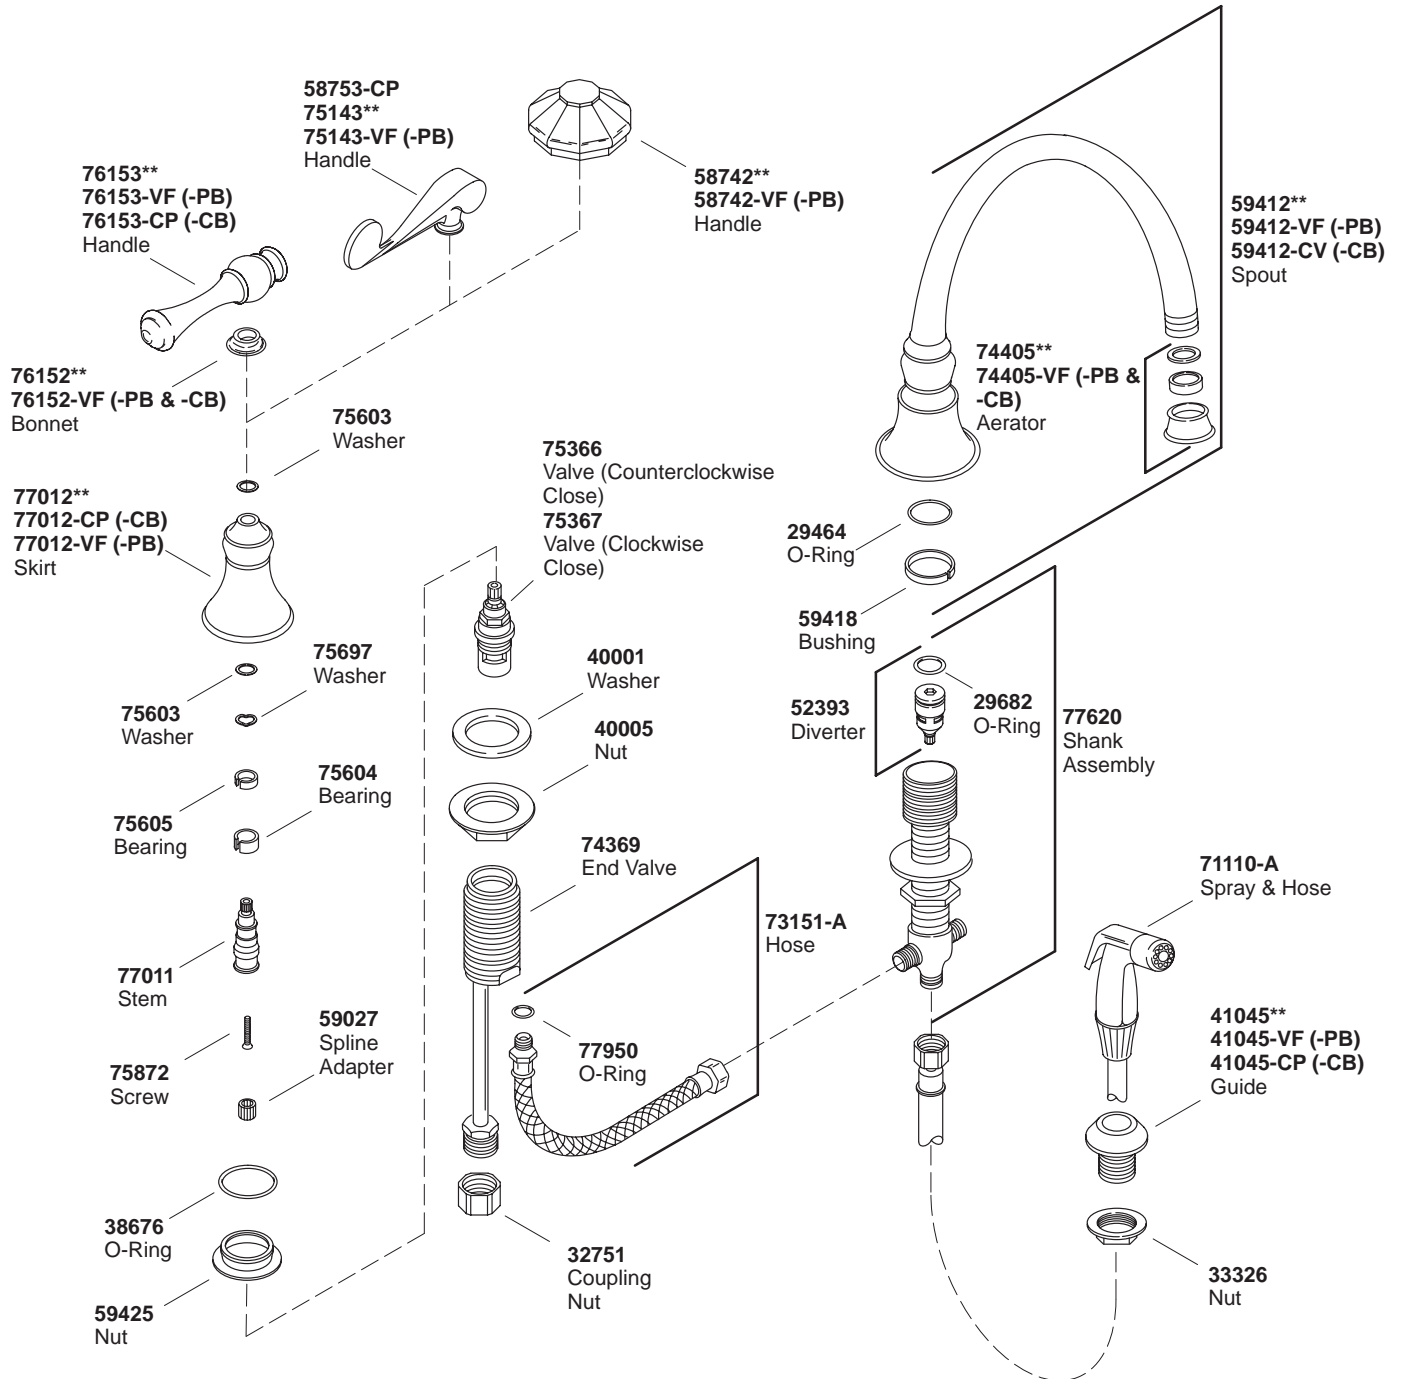

KOHLER® SERVICE PARTS

REVIVAL™ KITCHEN SINK FAUCET

K#	Lever Handle	Traditional Lever Handle	Dome Handle
K-16109-4-**-DB	X		
K-16109-4A-**-DB		X	
K-16109-8-**-DB			X

**Finish/color code must be specified when ordering.