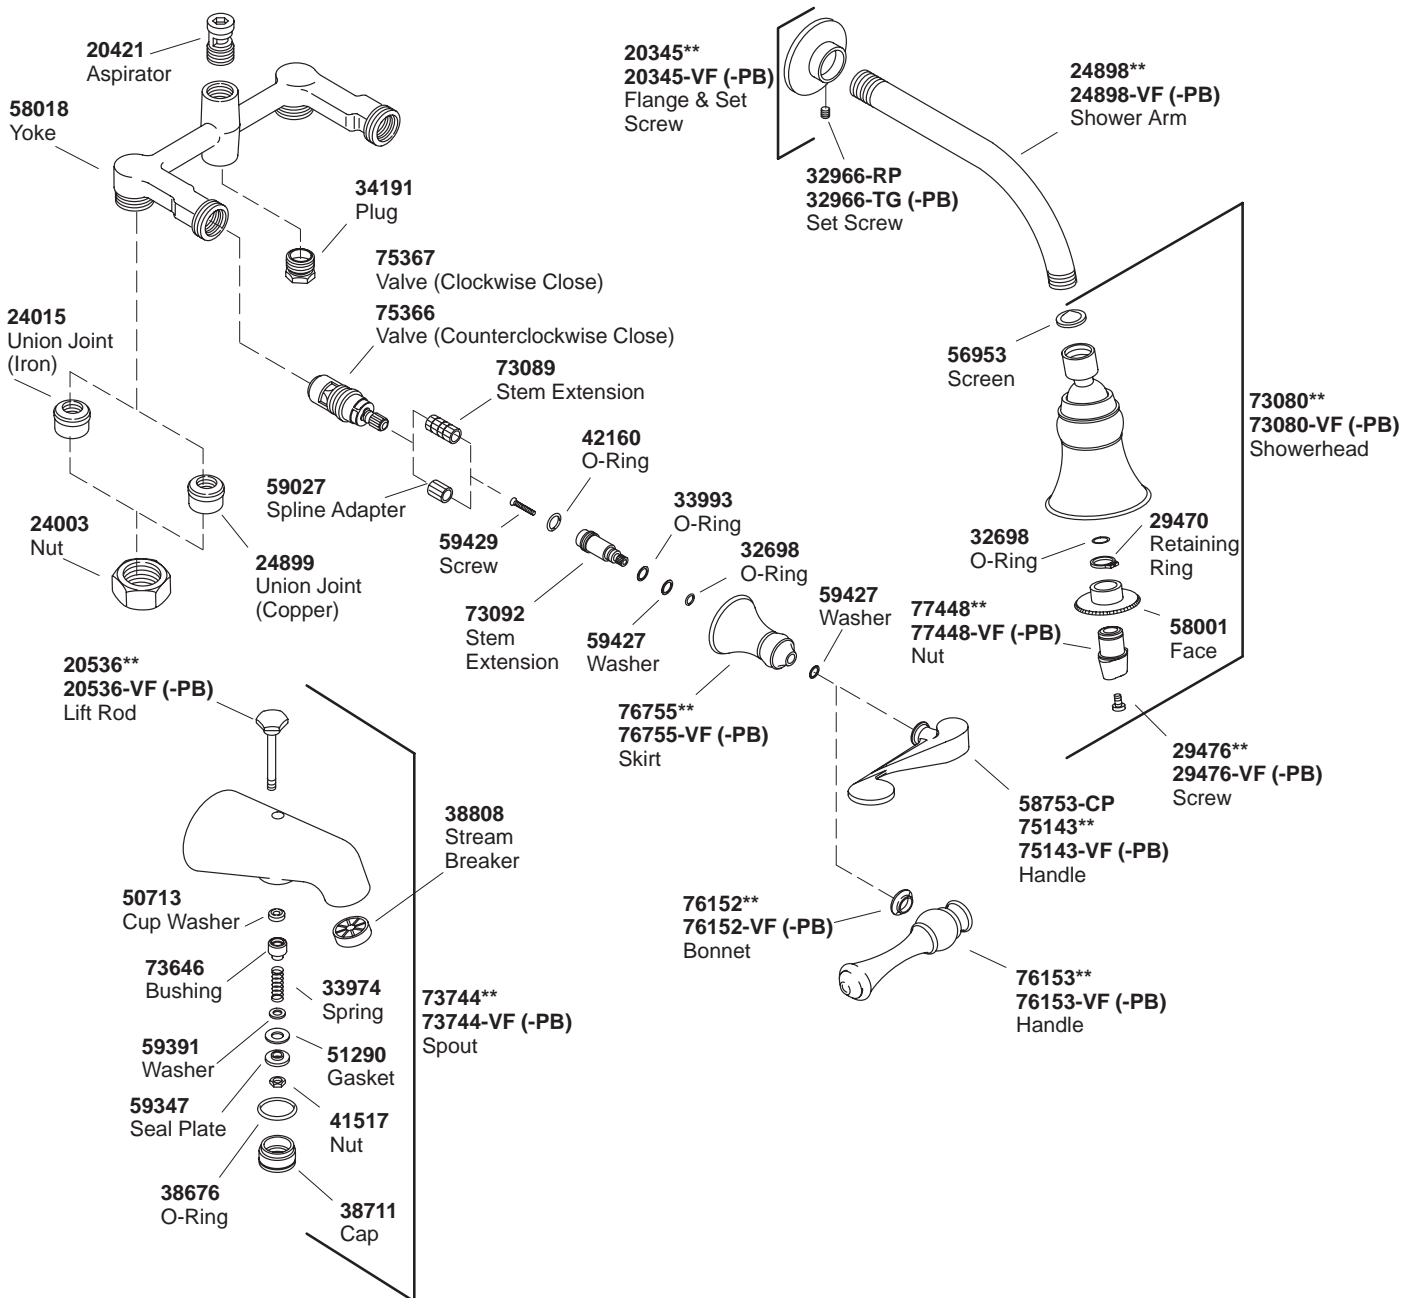

# KOHLER® SERVICE PARTS

## REVIVAL™ BATH AND SHOWER FAUCET

K#	Bath & Shower	Shower	Valve Only	Lever Handle	Traditional Lever Handle
K-16213-4-**-DB	X			X	
K-16213-4A-**-DB	X				X
K-16214-4-**-DB		X		X	
K-16214-4A-**-DB		X			X
K-16217-4-**-DB			X	X	
K-16217-4A-**-DB			X		X

\*\*Finish/color code must be specified when ordering.