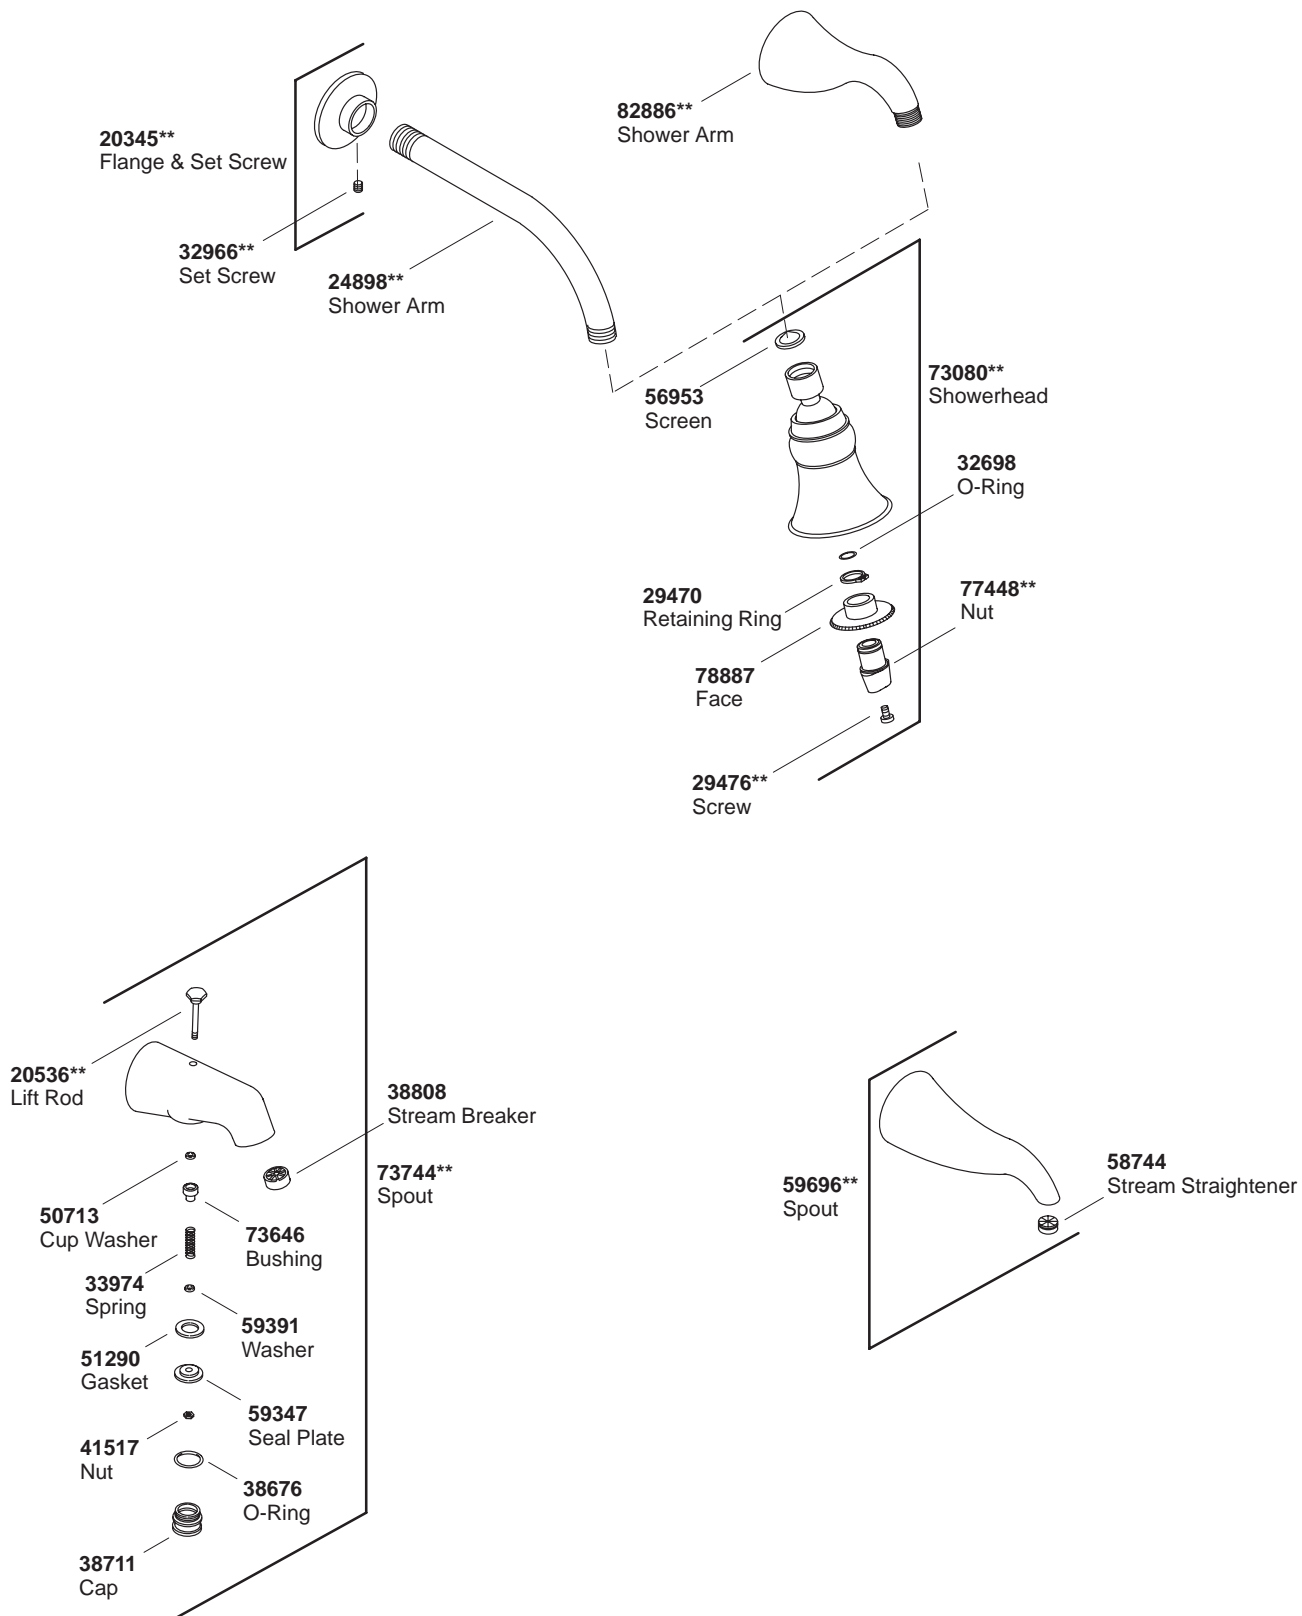

K#	Valve	Diverter Spout	Non-Diverter Spout	Revival Shower Arm	Standard Shower Arm	Shower Head	Scroll Handle	Traditional Handle
K-16113-4-**-EB	X	X			X	X	X	
K-T16113-4-**-DB		X			X	X	X	
K-16113-4A-**-EB	X	X			X	X		X
K-T16113-4A-**-DB		X			X	X		X
K-T16114-4-**-DB					X	X	X	
K-T16114-4A-**-DB					X	X		X
K-T16115-4-**-EB			X	X		X	X	
K-T16115-4A-**-EB			X	X		X		X
K-T16116-4-**-DB				X		X	X	
K-T16116-4A-**-DB				X		X		X
K-T16117-4-**-DB							X	
K-T16117-4A-**-DB								X
K-16133-**-DB				X				
K-16134-**-DB						X		
K-16135-**-DB			X					
K-T16139-4-**-EB							X	
K-T16139-4A-**-EB								X

**Finish/color code must be specified when ordering.

**Finish/color code must be specified when ordering.

**Finish/color code must be specified when ordering.

****Finish/color code must be specified when ordering.**