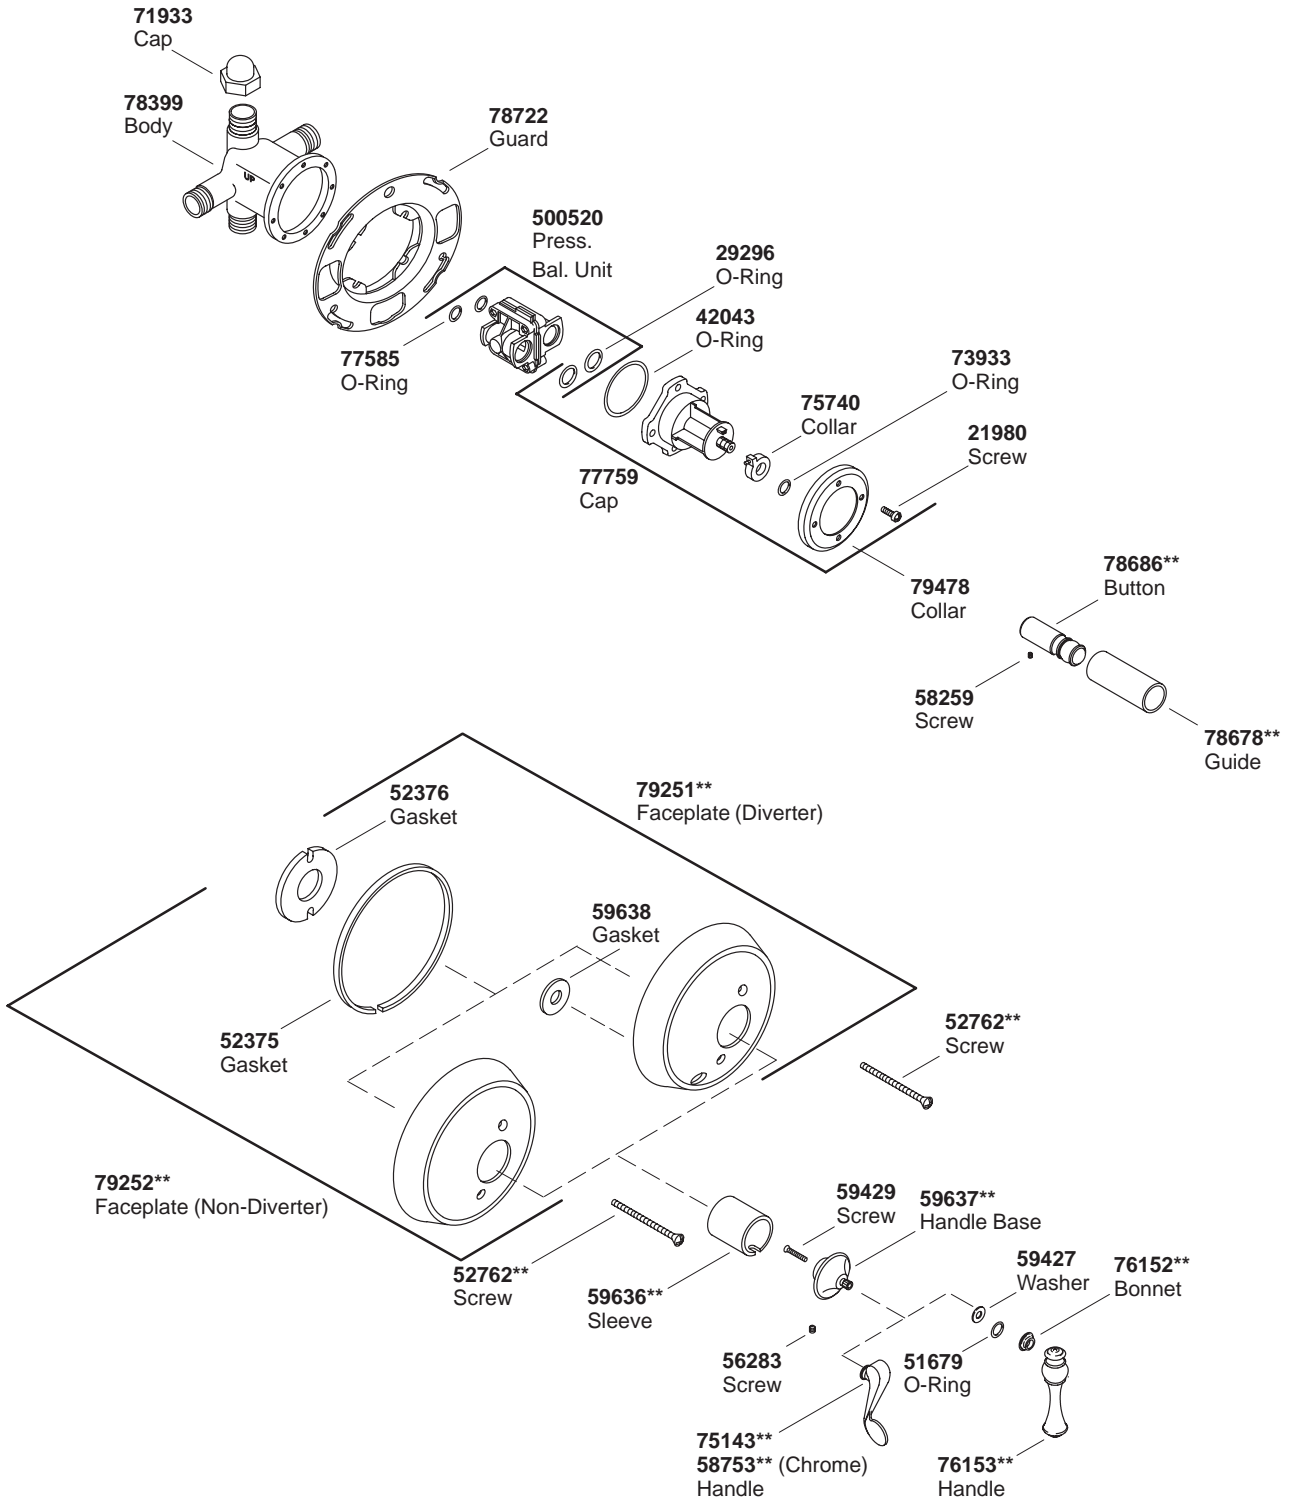

K#	Valve	Diverter Spout	Non-Diverter Spout	Revival Shower Arm	Standard Shower Arm	Shower Head	Scroll Handle	Traditional Handle
K-16113-4-**-EB	X	X			X	X	X	
K-T16113-4-**-DB		X			X	X	X	
K-16113-4A-**-EB	X	X			X	X		X
K-T16113-4A-**-DB		X			X	X		X
K-T16114-4-**-DB					X	X	X	
K-T16114-4A-**-DB					X	X		X
K-T16115-4-**-EB			X	X		X	X	
K-T16115-4A-**-EB			X	X		X		X
K-T16116-4-**-DB				X		X	X	
K-T16116-4A-**-DB				X		X		X
K-T16117-4-**-DB							X	
K-T16117-4A-**-DB								X
K-16133-**-DB				X				
K-16134-**-DB						X		
K-16135-**-DB			X					
K-T16139-4-**-EB							X	
K-T16139-4A-**-EB								X

**Finish/color code must be specified when ordering.

**Finish/color code must be specified when ordering.

**Finish/color code must be specified when ordering.

****Finish/color code must be specified when ordering.**