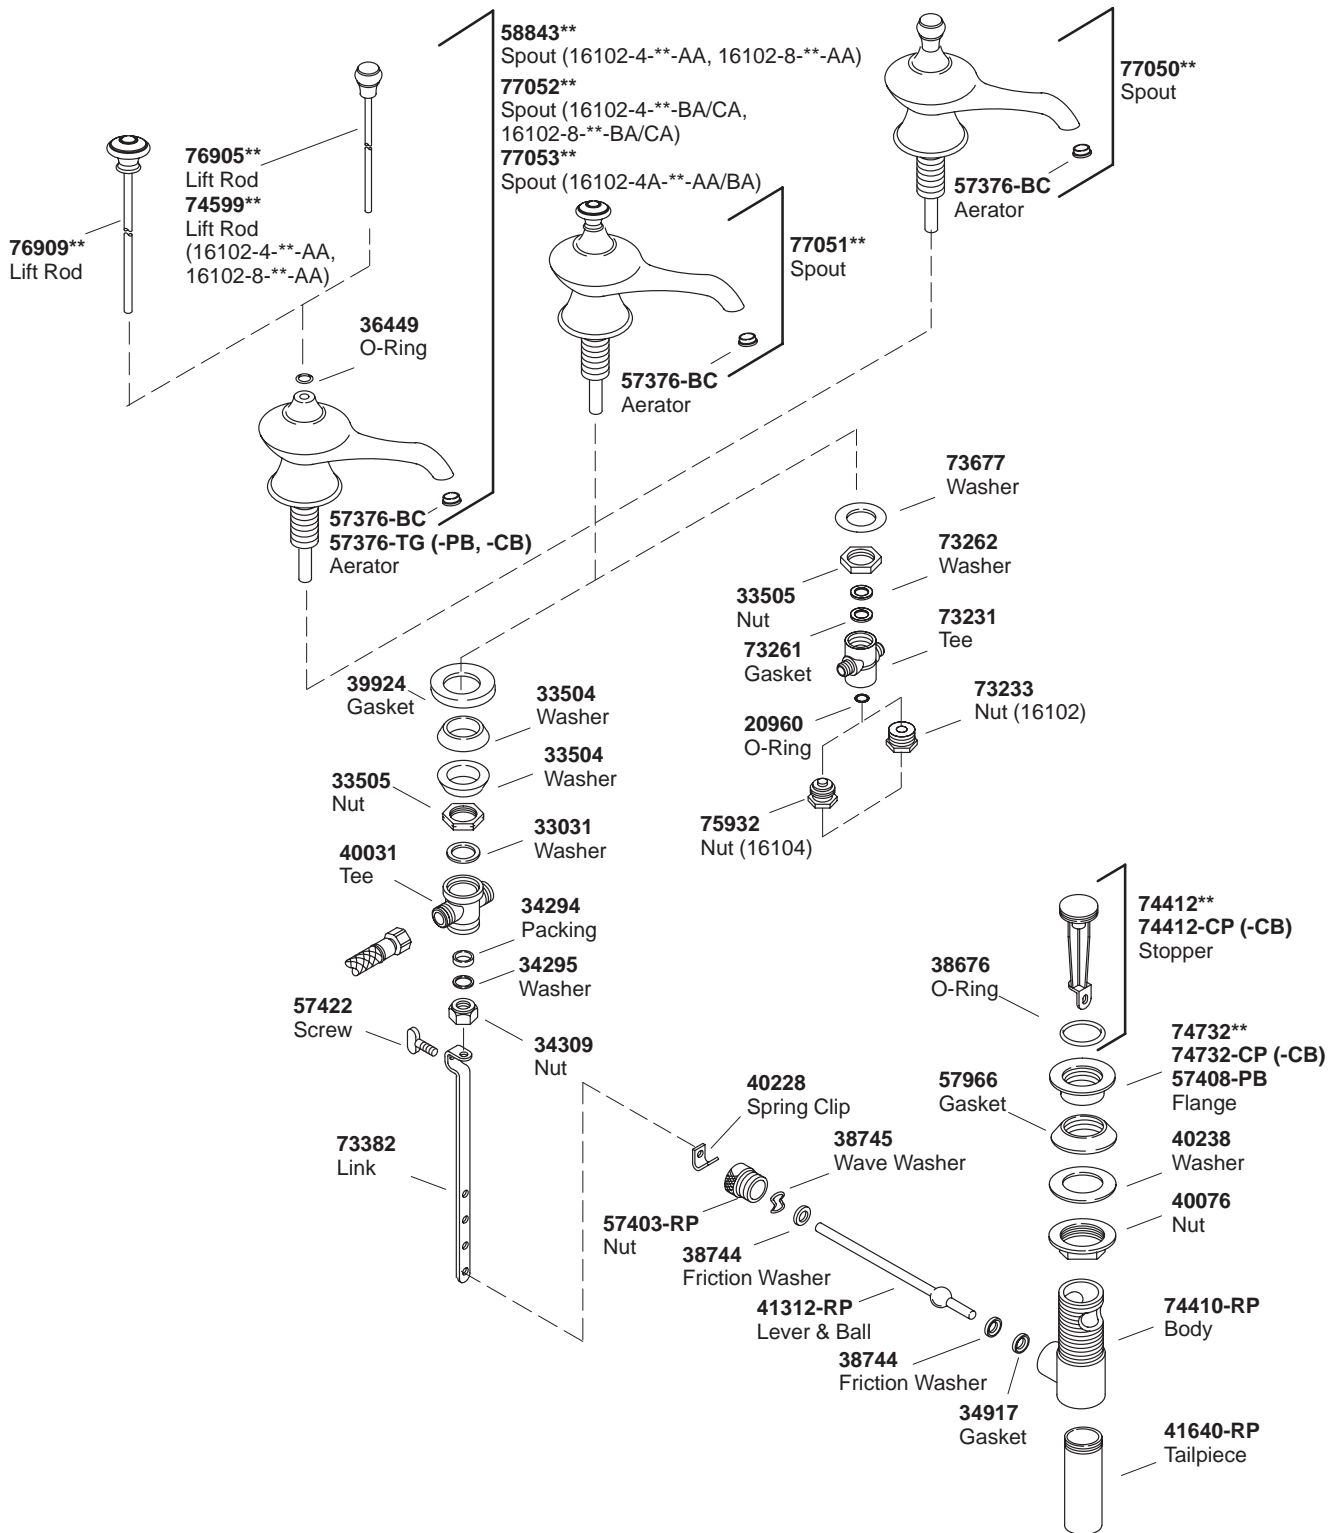

K#	Scroll Handles	Dome Handles	Traditional Handles	Pop-Up Drain
K-16102-4-**-AA/BA/CA	X			X
K-16102-4A-**-AA/BA			X	X
K-16102-8-**-AA/BA/CA		X		X
K-16104-4-**-AA/BA	X			
K-16104-4A-**-AA/BA			X	

**\*\*Finish/color code must be specified when ordering.**

\*\*Finish/color code must be specified when ordering.