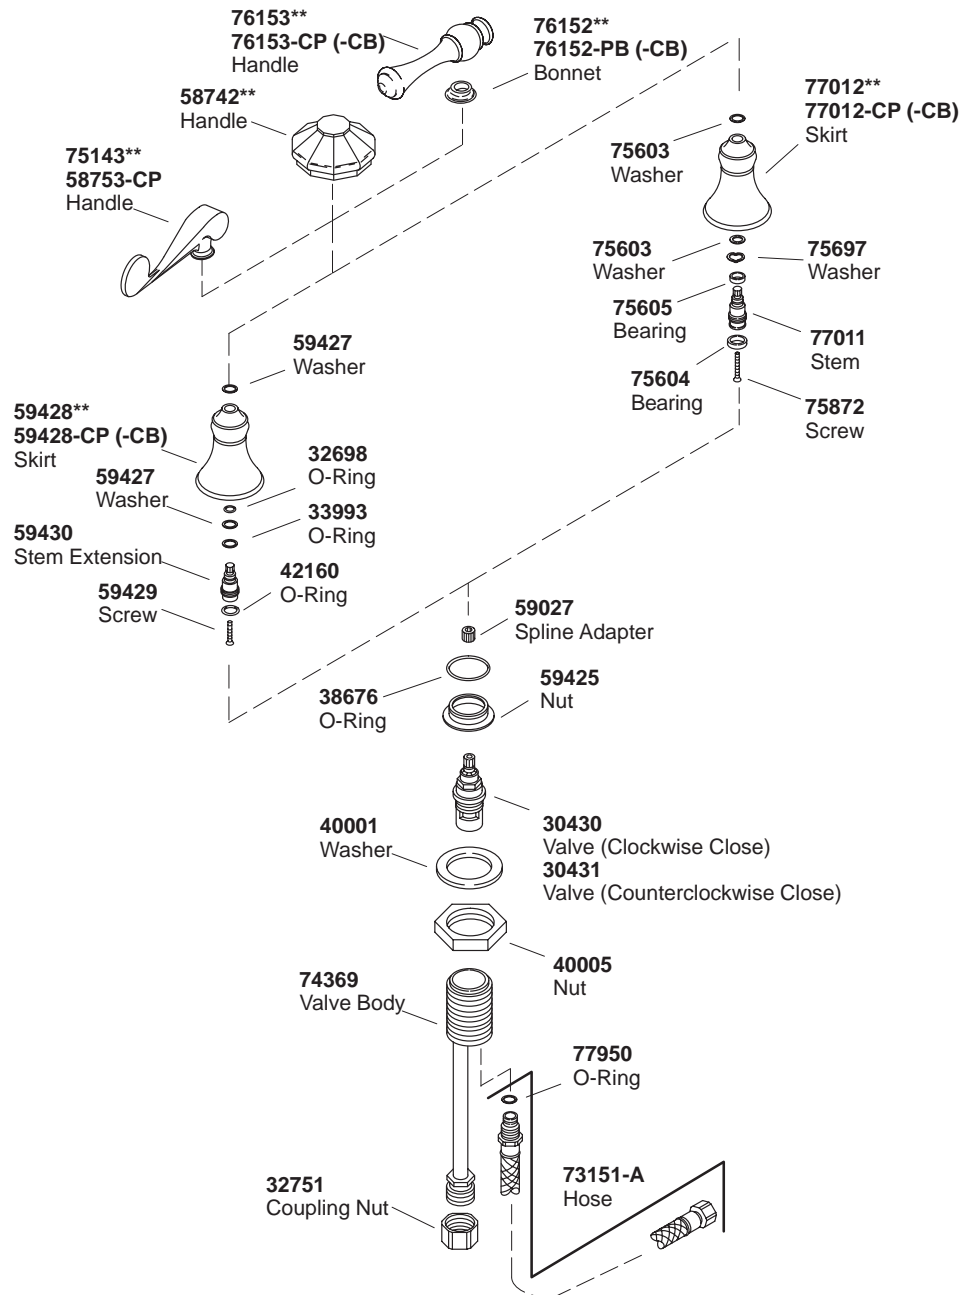

K#	Scroll Handles	Dome Handles	Traditional Handles	Pop-Up Drain
K-16102-4-**-AA/BA/CA	X			X
K-16102-4A-**-AA/BA			X	X
K-16102-8-**-AA/BA/CA		X		X
K-16104-4-**-AA/BA	X			
K-16104-4A-**-AA/BA			X	

**\*\*Finish/color code must be specified when ordering.**

\*\*Finish/color code must be specified when ordering.