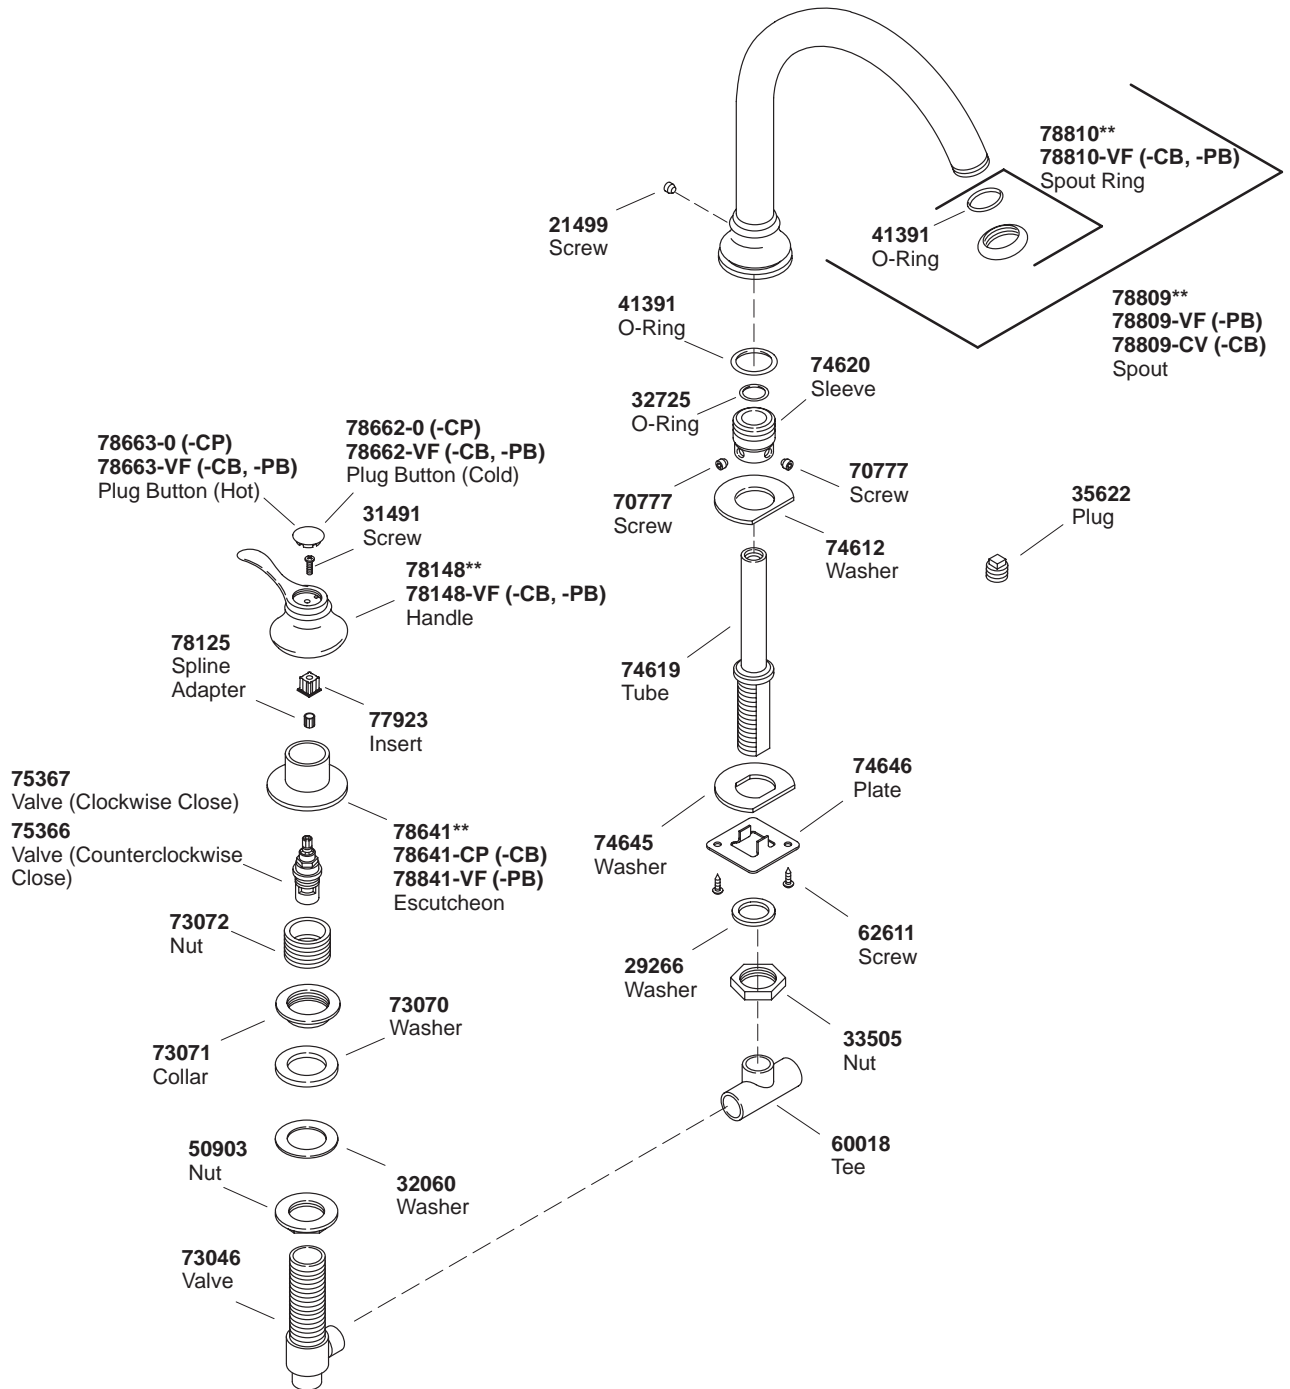

# KOHLER® SERVICE PARTS

## FAIRFAX BATH AND DECK MOUNT FAUCETS

K#	Valve	Trim Kit
K-300-K-NA-AA	X	
K-P300-K-NA-AA	X	
K-P12885-4-**-AA		X
K-T12885-4-**-AA		X

\*\*Finish/color code must be specified when ordering.