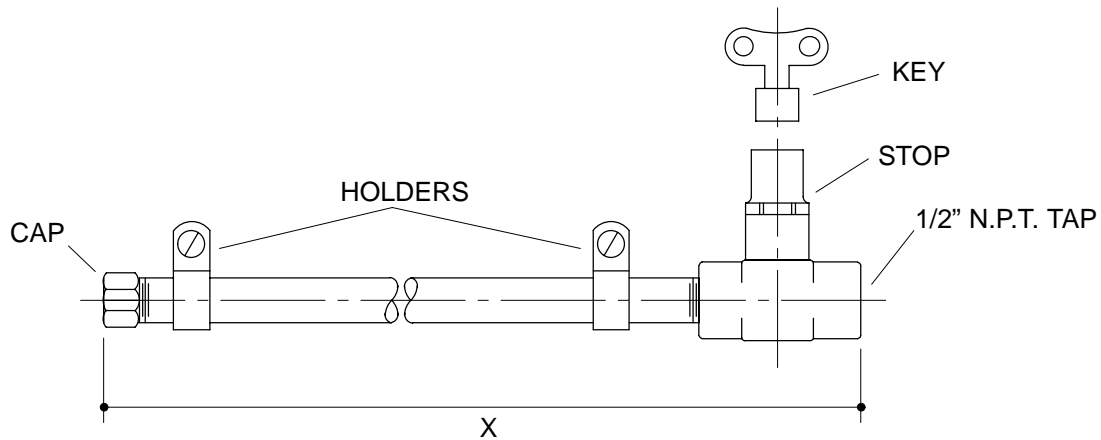

Ordering Information

Applicable flush pipe with loose key stop:	
36" perforated washdown pipe	K-9198
48" perforated washdown pipe	K-9199
60" perforated washdown pipe	K-9200
72" perforated washdown pipe	K-9213

Roughing-In Notes	X
36" perforated washdown pipe	35-1/2"
48" perforated washdown pipe	47-1/2"
60" perforated washdown pipe	59-1/2"
72" perforated washdown pipe	71-1/2"