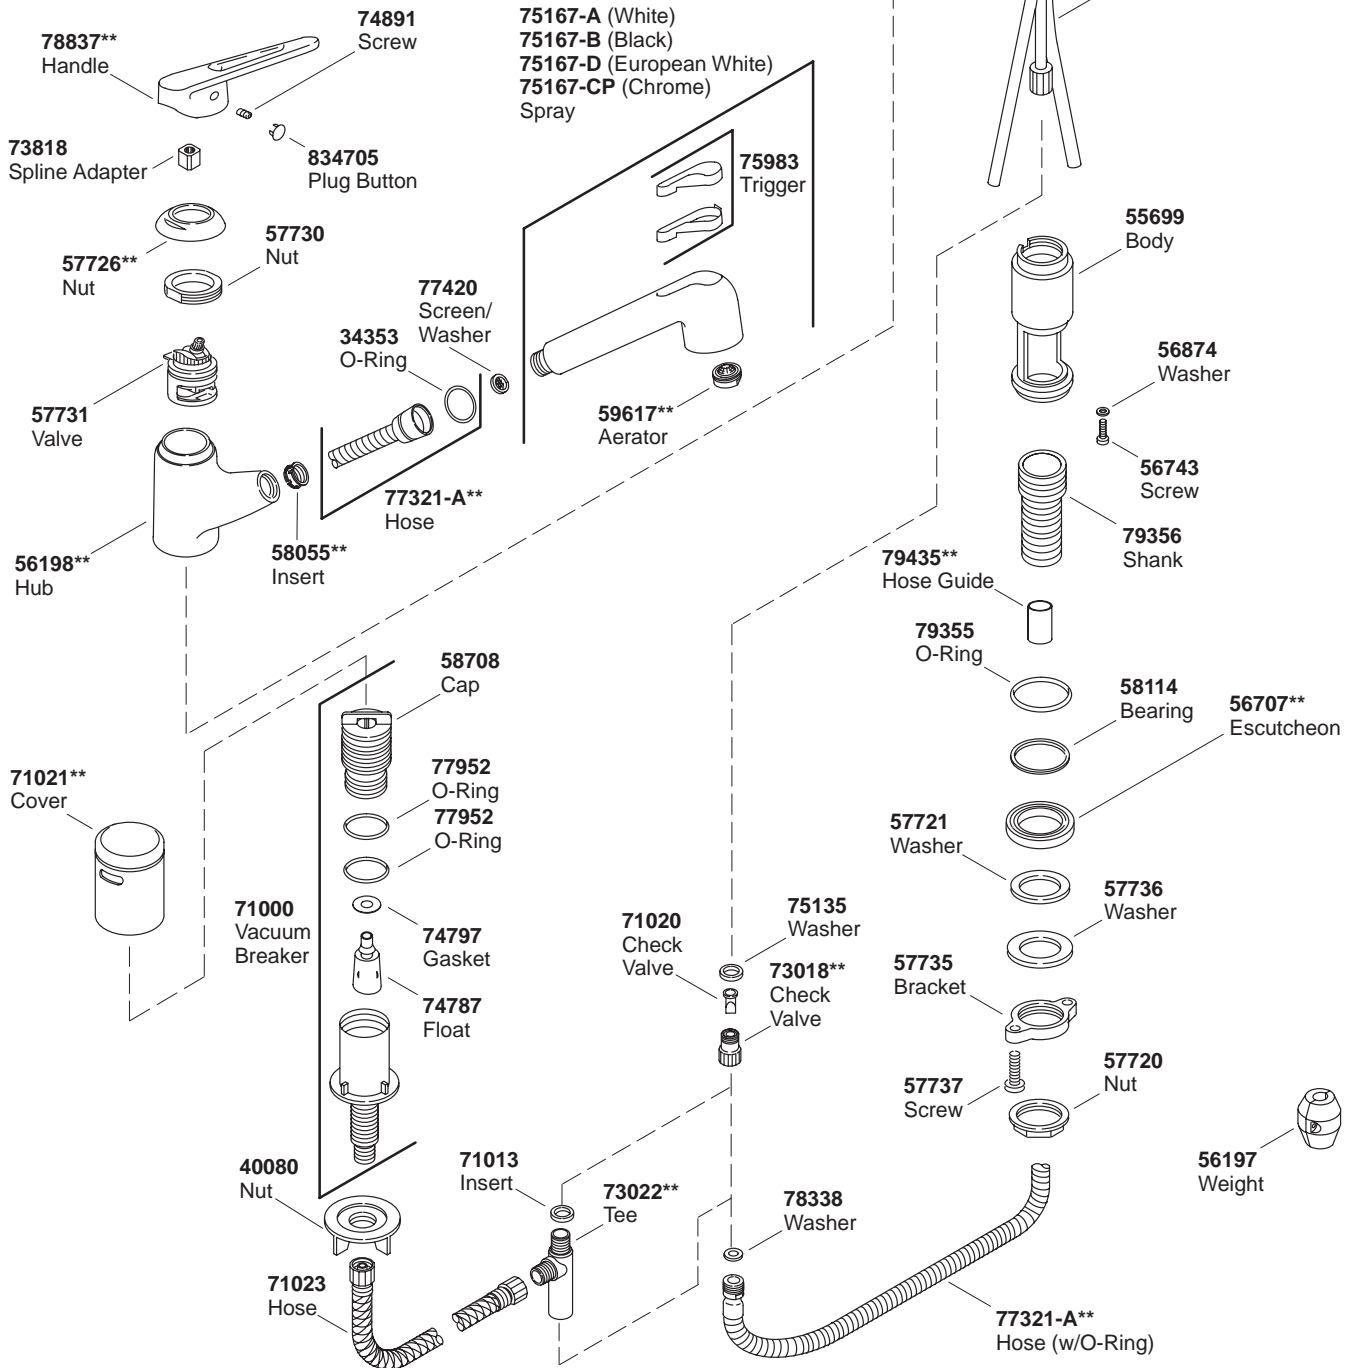

KOHLER[®] SERVICE PARTS

PROVENCE™ SINGLE-HANDLE FAUCET WITH PULL-OUT SPRAY

K#	White Spray	Chrome Faucet	Color- Matched Spray	Vacuum Breaker
K-14502-**-BA			X	
K-14502-AP-**-BA	X	X		
K-14502-B-**-BA			X	X
K-14502-BP-**-BA	X	X		X

**Finish/color code must be specified when ordering.