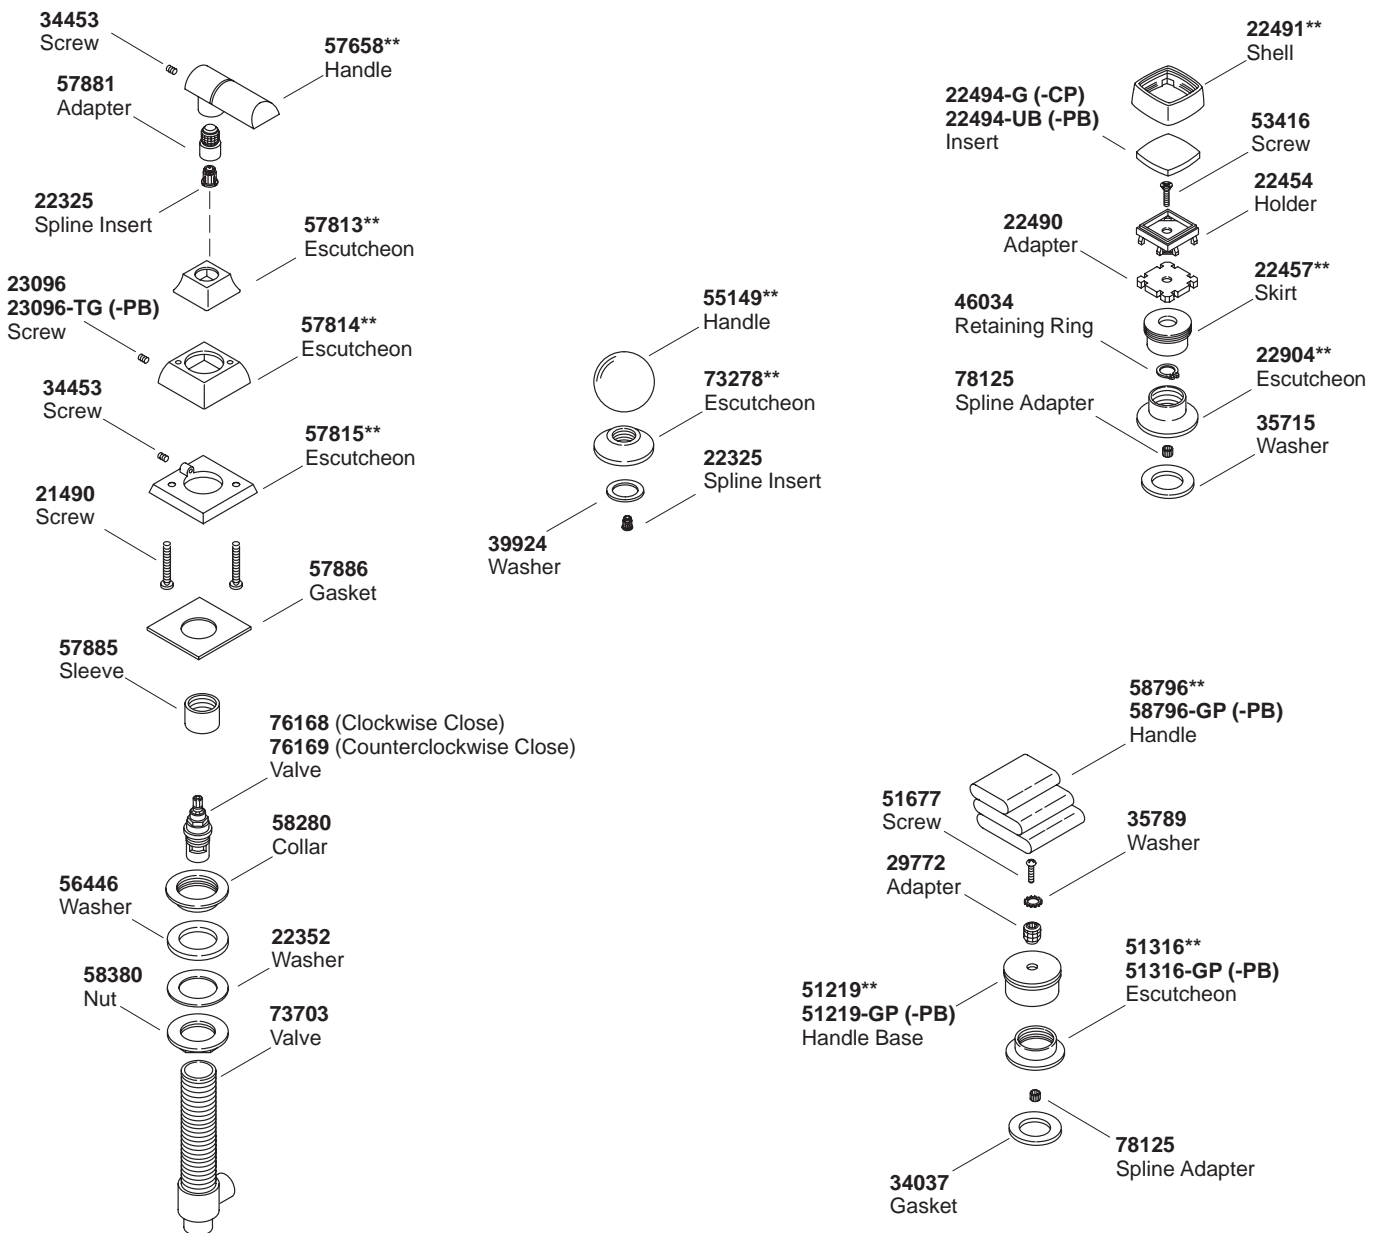

KOHLER® SERVICE PARTS

SEAWALL BATH-MOUNT FAUCETS

K#	Alterna Handles	Cirrus Handles	Pillows Handles	Neuville Handles	Decorative Insert	Mastershower Handshower	Pillows Handshower
K-6435-4B-**-AA				X		X	
K-6504-2-**-BA	X					X	
K-6531-**-AA						X	
K-7923-8-**-BA		X				X	
K-7942-2-**-BA			X				X
K-17212-**-AA					X		

**Finish/color code must be specified when ordering.

KOHLER® SERVICE PARTS

SEAWALL BATH-MOUNT FAUCETS

**Finish/color code must be specified when ordering.

****Finish/color code must be specified when ordering.**

****Finish/color code must be specified when ordering.**