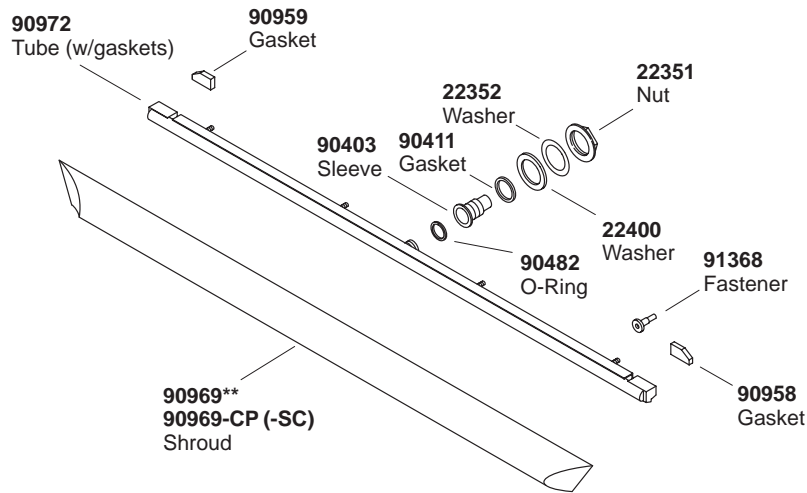

KOHLER® SERVICE PARTS

SEAWALL BATH-MOUNT FAUCETS

K#	Alterna Handles	Cirrus Handles	Pillows Handles	Neuville Handles	Decorative Insert	Mastershower Handshower	Pillows Handshower
K-6435-4B-**-AA				X		X	
K-6504-2-**-BA	X					X	
K-6531-**-AA						X	
K-7923-8-**-BA		X				X	
K-7942-2-**-BA			X				X
K-17212-**-AA					X		

**Finish/color code must be specified when ordering.

KOHLER® SERVICE PARTS

SEAWALL BATH-MOUNT FAUCETS

**Finish/color code must be specified when ordering.

****Finish/color code must be specified when ordering.**