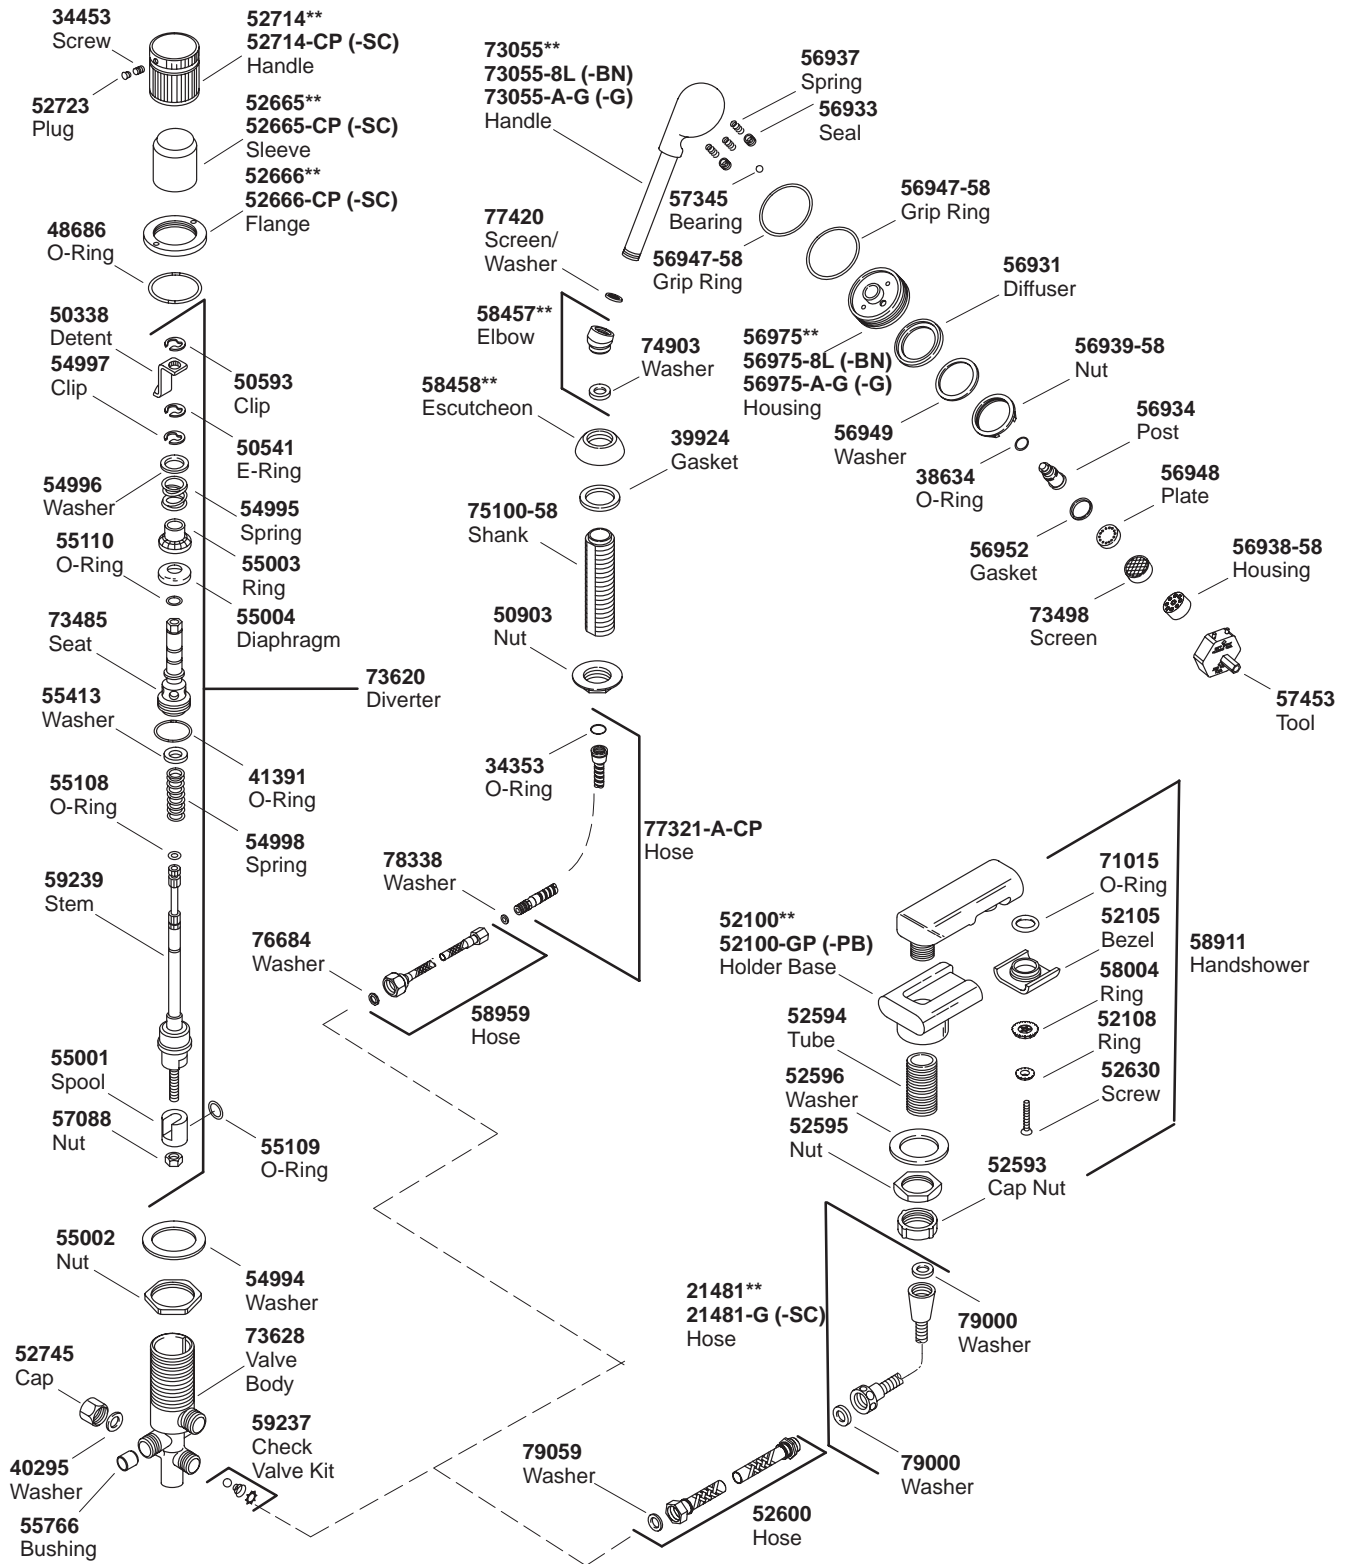

KOHLER® SERVICE PARTS

SEAWALL BATH-MOUNT FAUCETS

K#	Alterna Handles	Cirrus Handles	Pillows Handles	Neuville Handles	Decorative Insert	Mastershower Handshower	Pillows Handshower
K-6435-4B-**-AA				X		X	
K-6504-2-**-BA	X					X	
K-6531-**-AA						X	
K-7923-8-**-BA		X				X	
K-7942-2-**-BA			X				X
K-17212-**-AA					X		

**Finish/color code must be specified when ordering.

KOHLER® SERVICE PARTS

SEAWALL BATH-MOUNT FAUCETS

**Finish/color code must be specified when ordering.

****Finish/color code must be specified when ordering.**

****Finish/color code must be specified when ordering.**