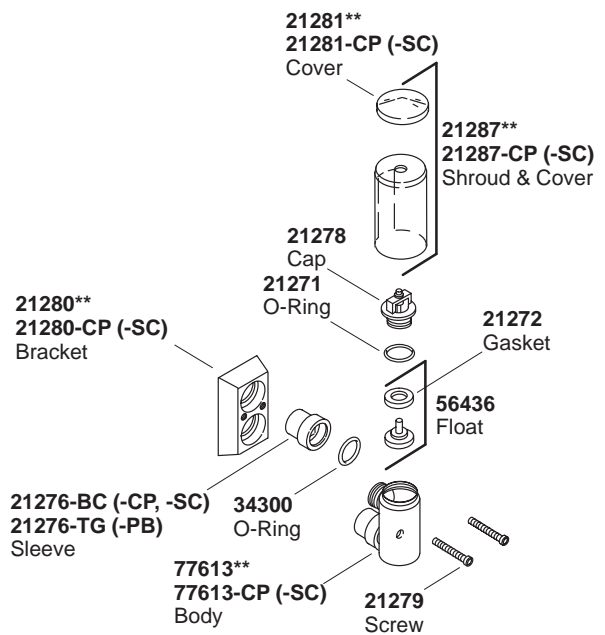

KOHLER® SERVICE PARTS

SEAWALL BATH-MOUNT FAUCETS

K#	Alterna Handles	Cirrus Handles	Pillows Handles	Neuville Handles	Decorative Insert	Mastershower Handshower	Pillows Handshower
K-6435-4B-**-AA				X		X	
K-6504-2-**-BA	X					X	
K-6531-**-AA						X	
K-7923-8-**-BA		X				X	
K-7942-2-**-BA			X				X
K-17212-**-AA					X		

**Finish/color code must be specified when ordering.

KOHLER® SERVICE PARTS

SEAWALL BATH-MOUNT FAUCETS

**Finish/color code must be specified when ordering.

****Finish/color code must be specified when ordering.**

****Finish/color code must be specified when ordering.**