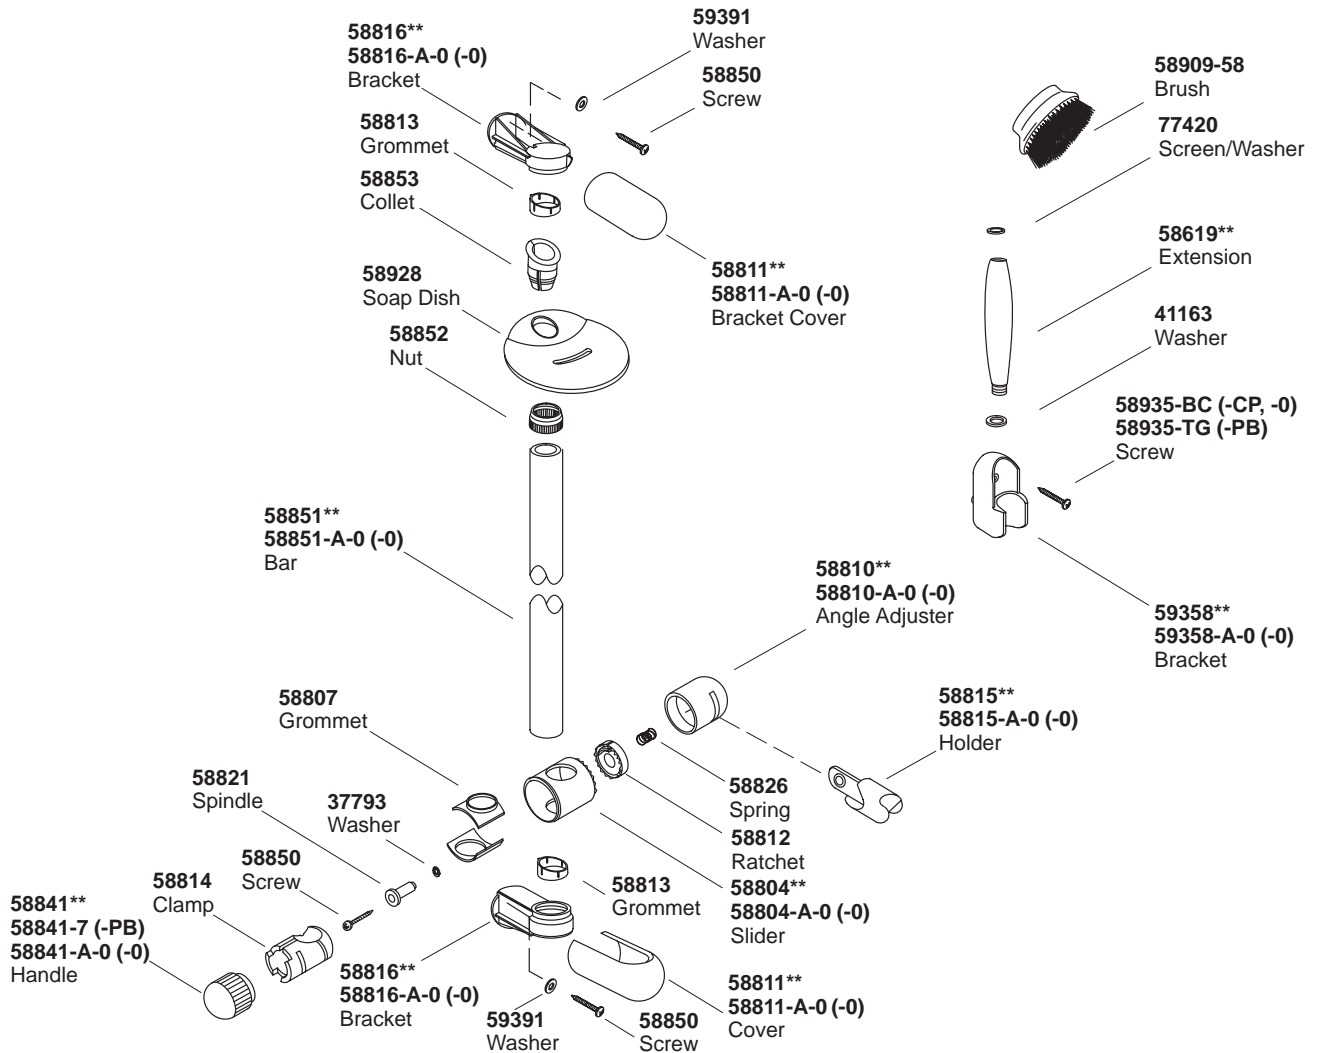

# KOHLER® SERVICE PARTS

## HANDSHOWERS AND HANDSHOWER ACCESSORIES

K#	Description
K-9500-**-BA	Mastershower™ 3-Way Handshower & Slide Bar Kit
K-9501-**-BA	Mastershower™ 3-Way Handshower & Adjustable Wall Bracket Kit
K-9502-**-BA	Mastershower™ 3-Way Handshower
K-9503-**-BA	Mastershower™ 1-Way Adjustable Handshower
K-9504-**-BA	Body Brush Kit
K-9513-**-BA	Wall Supply Elbow
K-9514-**-BA	60" Metal Shower Hose & Swivel Base
K-9515-**-BA	Adjustable Wall Bracket
K-9516-**-BA	24" Shower Slide Bar
K-9517-NA-AA	Clear Acrylic Soap Dish
K-16110-**-BA	Revival™ Wall-Mount 3-Way Handshower & Slide Bar Kit
K-16126-**-AA	Revival™ 3-Way Handshower

\*\*Finish/color code must be specified when ordering.

\*\*Finish/color code must be specified when ordering.