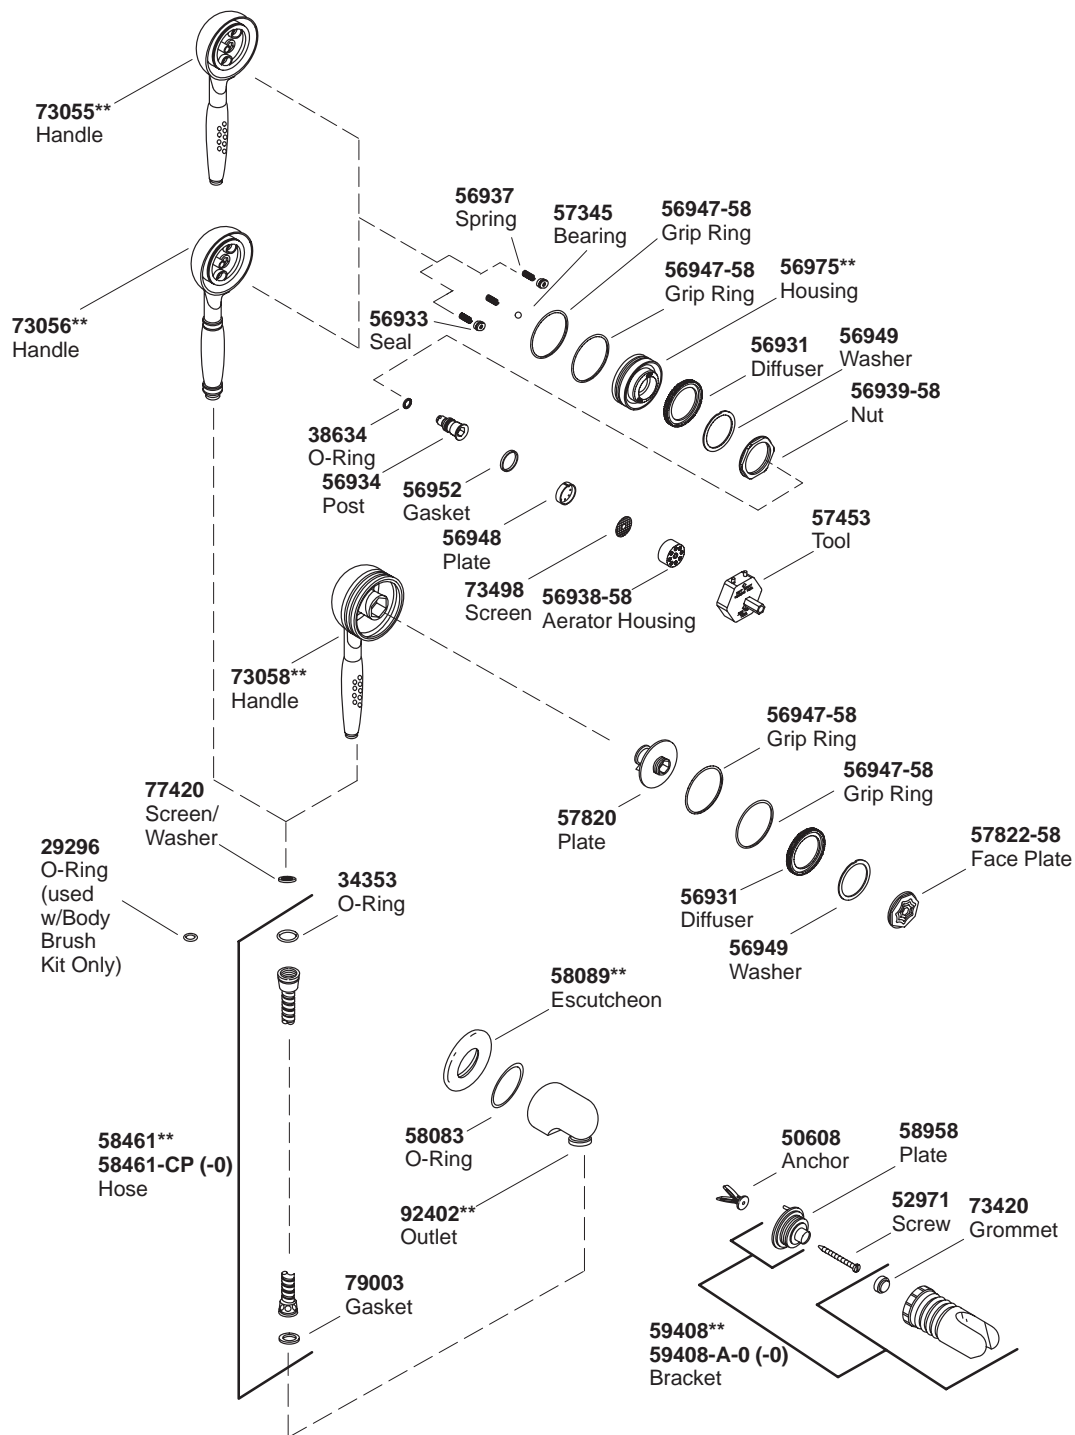

# KOHLER® SERVICE PARTS

## HANDSHOWERS AND HANDSHOWER ACCESSORIES

K#	Description
K-9500-**-BA	Mastershower™ 3-Way Handshower & Slide Bar Kit
K-9501-**-BA	Mastershower™ 3-Way Handshower & Adjustable Wall Bracket Kit
K-9502-**-BA	Mastershower™ 3-Way Handshower
K-9503-**-BA	Mastershower™ 1-Way Adjustable Handshower
K-9504-**-BA	Body Brush Kit
K-9513-**-BA	Wall Supply Elbow
K-9514-**-BA	60" Metal Shower Hose & Swivel Base
K-9515-**-BA	Adjustable Wall Bracket
K-9516-**-BA	24" Shower Slide Bar
K-9517-NA-AA	Clear Acrylic Soap Dish
K-16110-**-BA	Revival™ Wall-Mount 3-Way Handshower & Slide Bar Kit
K-16126-**-AA	Revival™ 3-Way Handshower

\*\*Finish/color code must be specified when ordering.

\*\*Finish/color code must be specified when ordering.