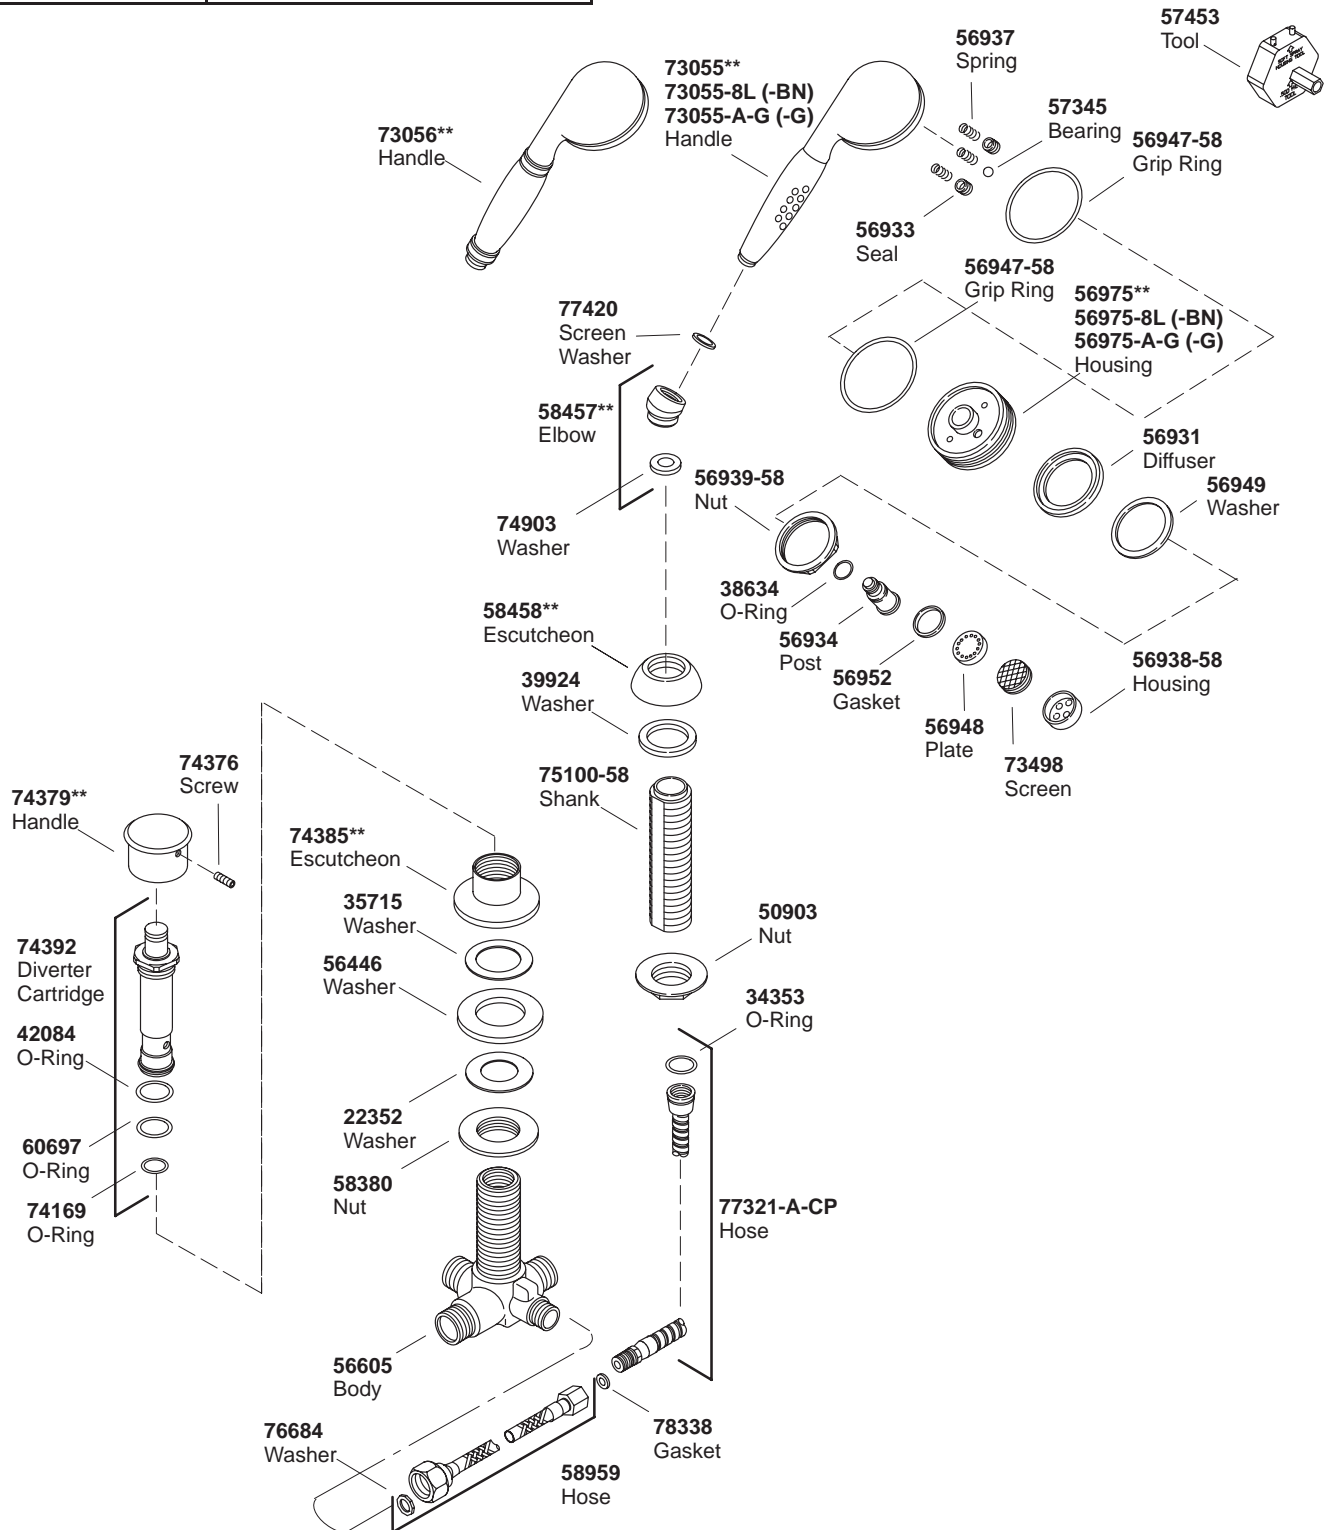

KOHLER® SERVICE PARTS

TWO-WAY DIVERTER VALVE AND 3-WAY HANDSHOWER

| | |
|---------------|---------------|
| K# | |
| K-6529-**-BA | Mastershower™ |
| K-16160-**-AA | Revival™ |

**Finish/color code must be specified when ordering.