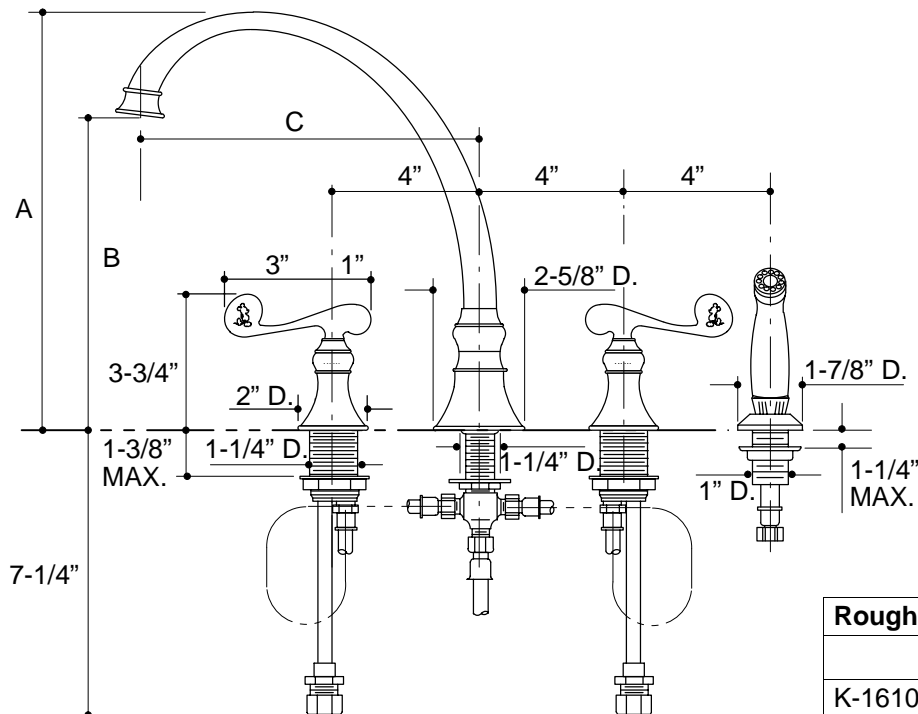

Ordering Information

Applicable faucet:	
Kitchen faucet with 9" spout	K-16109-4D
Kitchen faucet with 12" spout	K-16111-4D
ADA Scroll ©Disney lever handle is ADA compliant	

Roughing-In Notes			
	A	B	C
K-16109-4D	12-1/8"	9-3/8"	9-3/16"
K-16111-4D	12-7/8"	10-1/4"	11-13/16"

316

K-16109-4D, K-16111-4D Revival™ Kitchen Sink Faucet
116618-1-BA (-)