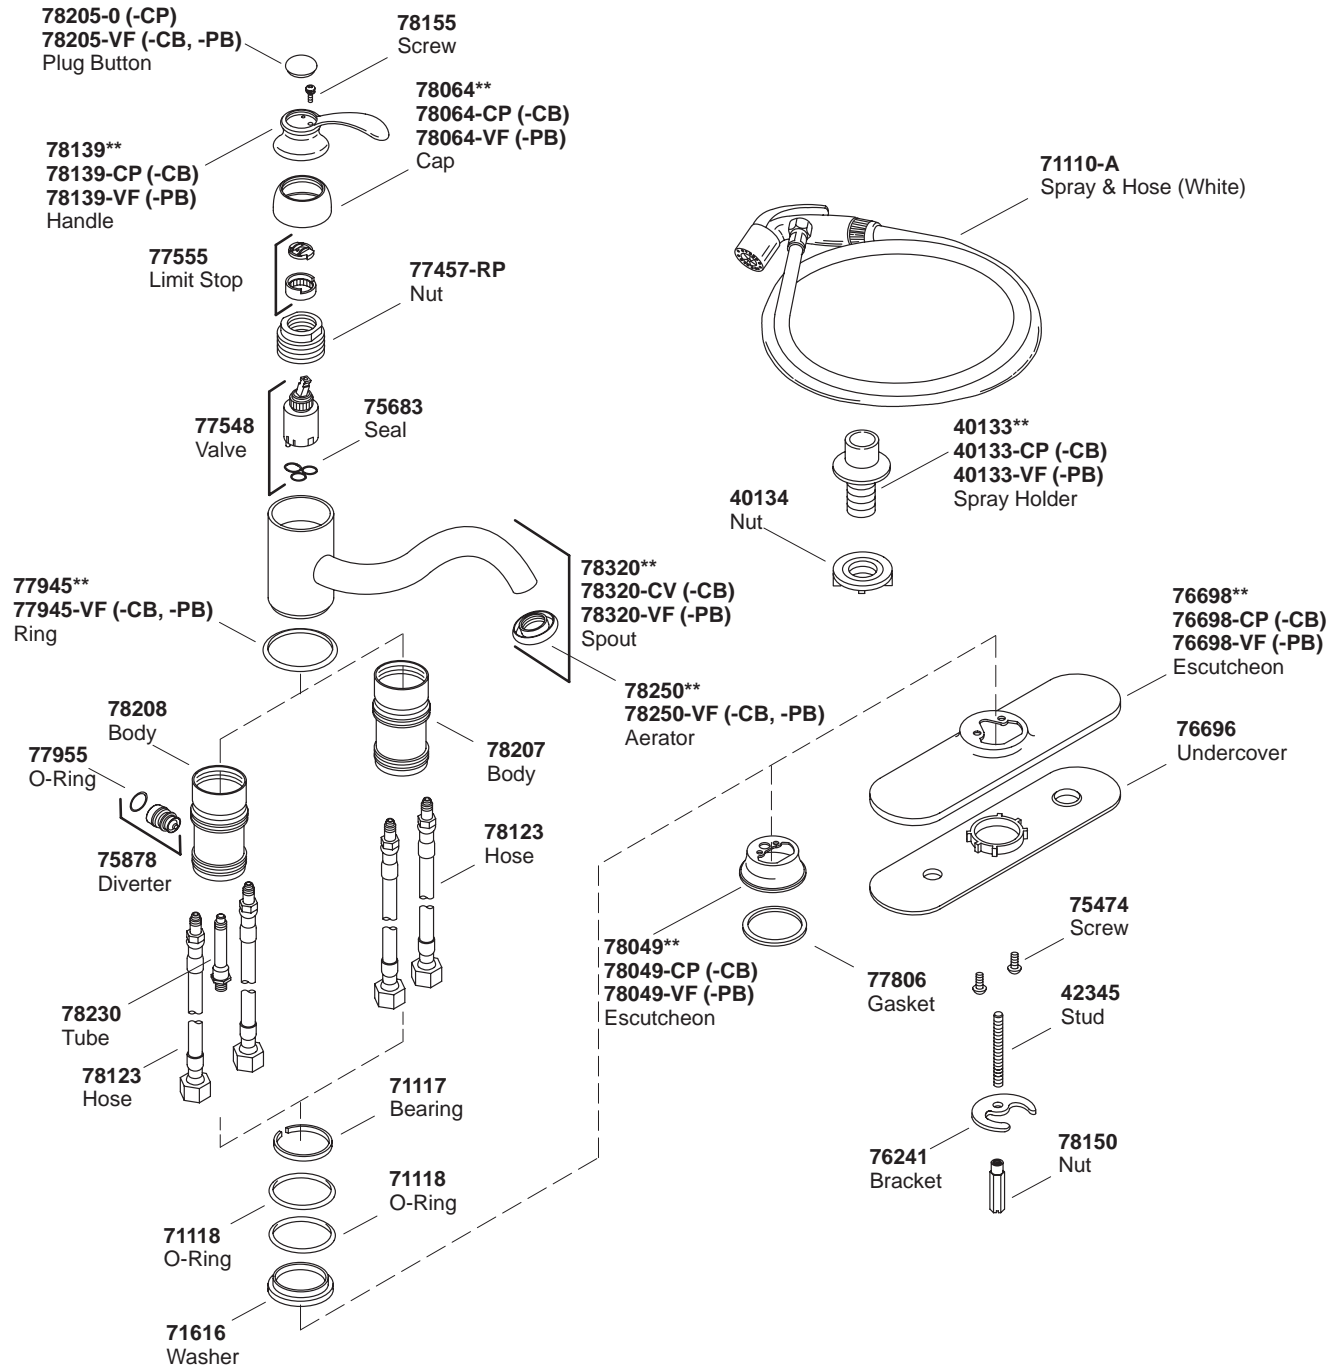

# KOHLER<sup>®</sup> SERVICE PARTS

## FAIRFAX™ SINGLE CONTROL KITCHEN SINK FAUCET

K#	Spray	10-1/2" Escutcheon	Round Escutcheon
K-12171-**-BA		X	
K-12172-**-BA	X	X	
K-12175-**-BA			X
K-12176-**-BA	X		X

\*\*Finish/color code must be specified when ordering.