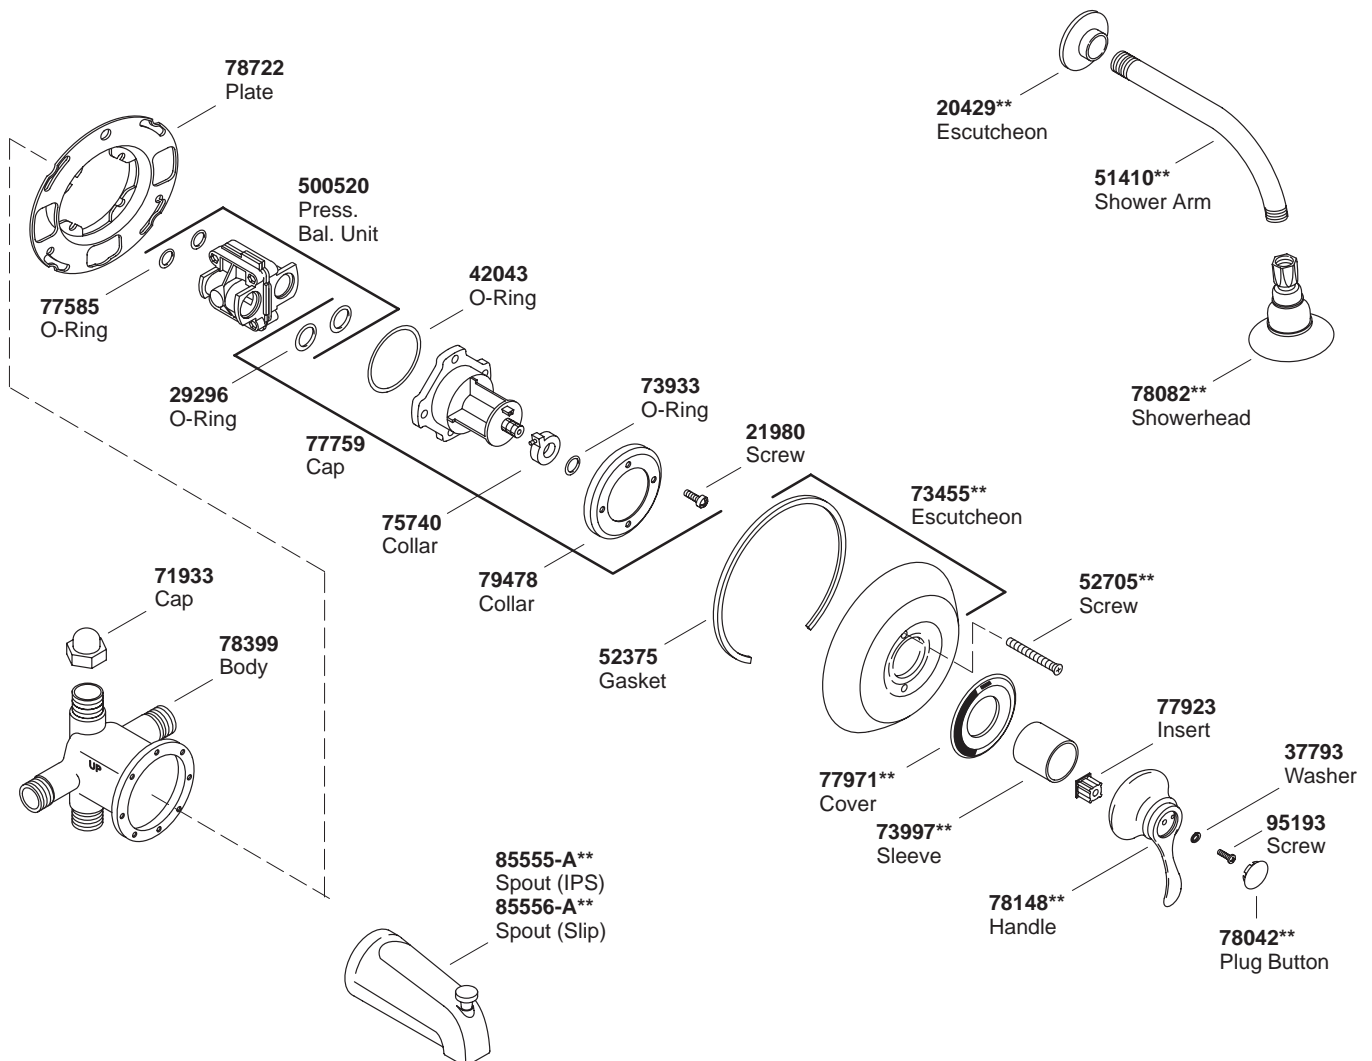

KOHLER[®] SERVICE PARTS

FAIRFAX™ RITE-TEMP™ BATH AND SHOWER FAUCET TRIM

K#	Lever Handle	Showerhead & Arm	Diverter Spout	Valve
K-12007-4-**-DB	X	X	IPS	X
K-12007-4S-**-DB	X	X	Slip-Fit	X
K-P12007-4-**-DB	X	X	IPS	
K-P12007-4S-**-DB	X	X	Slip-Fit	
K-T12007-4-**-DB	X	X	IPS	
K-T12007-4S-**-DB	X	X	Slip-Fit	
K-12014-4-**-DB	X	X		X
K-P12014-4-**-DB	X	X		
K-T12014-4-**-DB	X	X		
K-T12021-4-**-DB	X			
K-P12021-4-**-DB	X			

**Finish/color code must be specified when ordering.