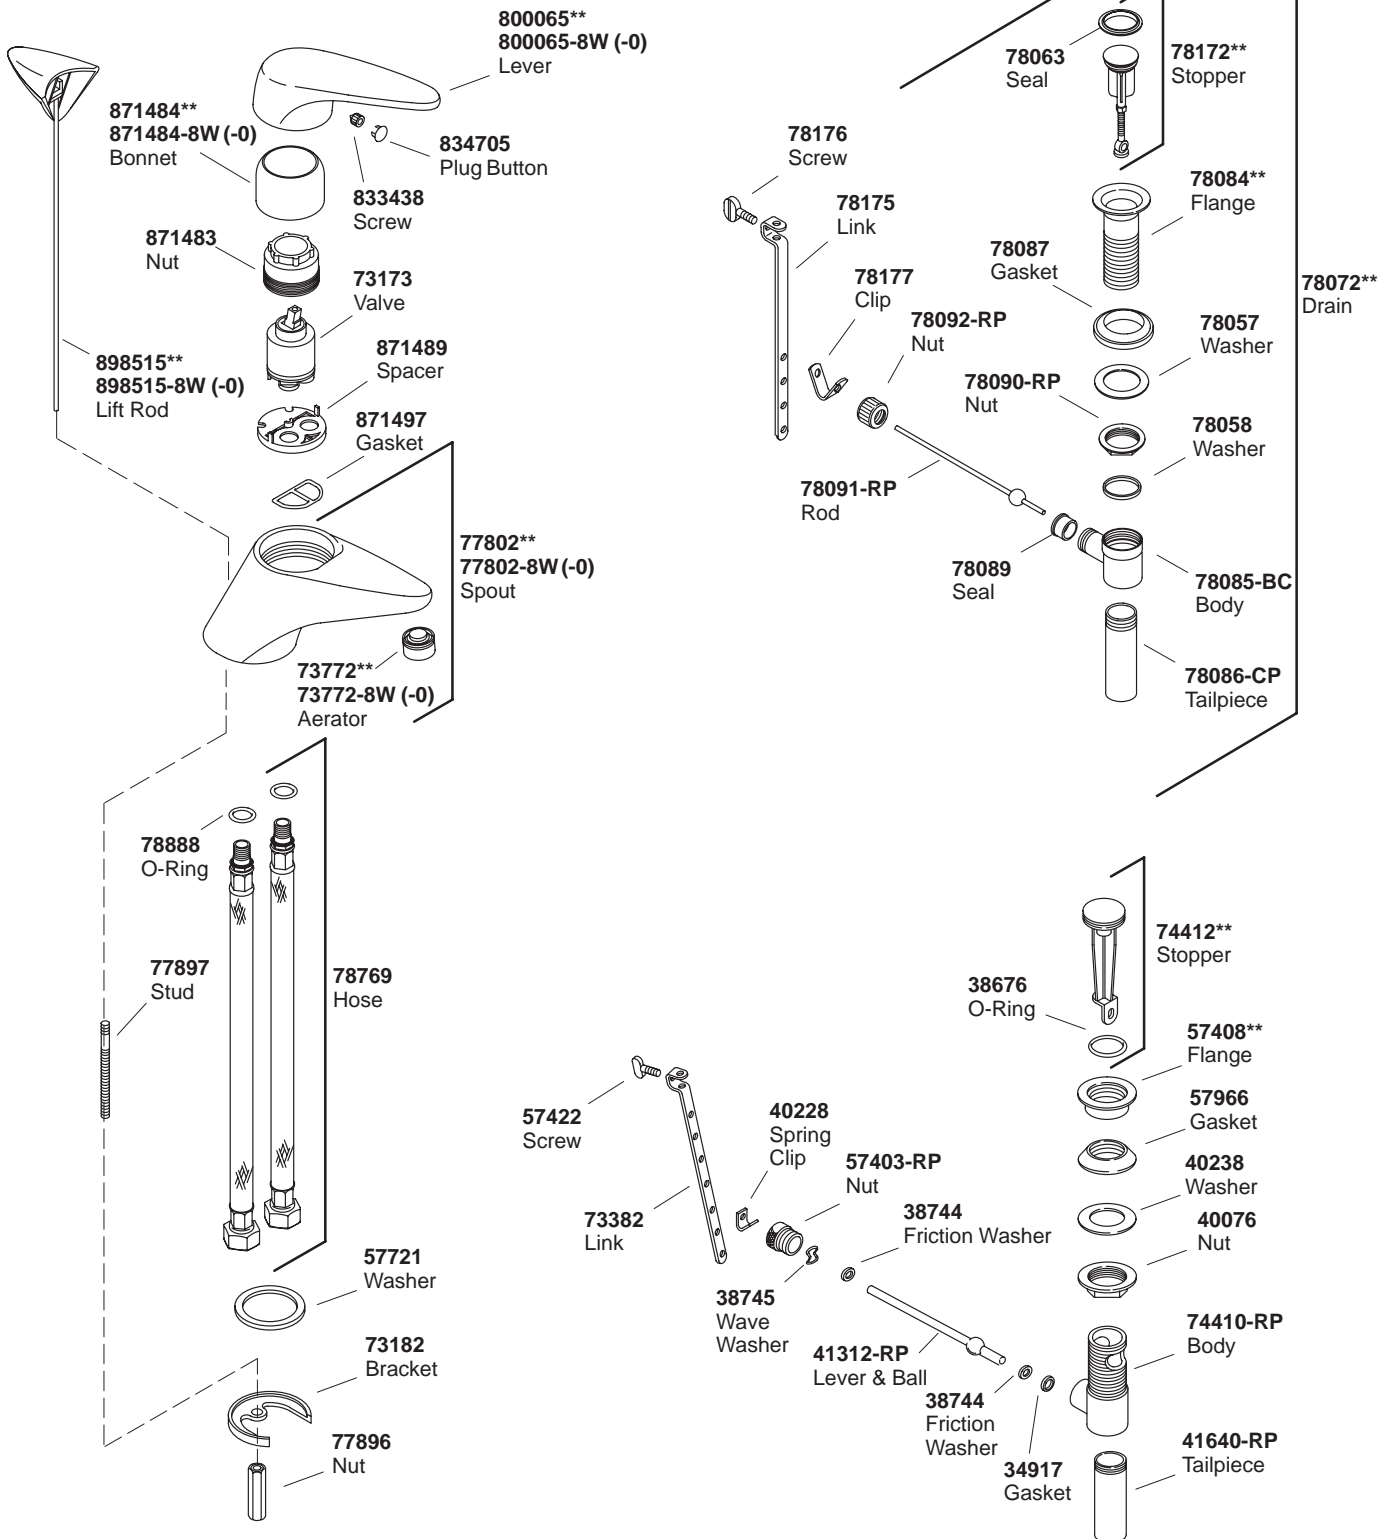

KOHLER[®] SERVICE PARTS

CABRIOLE™ SINGLE CONTROL LAVATORY FAUCET

K#	Lavatory Faucet
K-14616-4-**-BA	X

**Finish/color code must be specified when ordering.