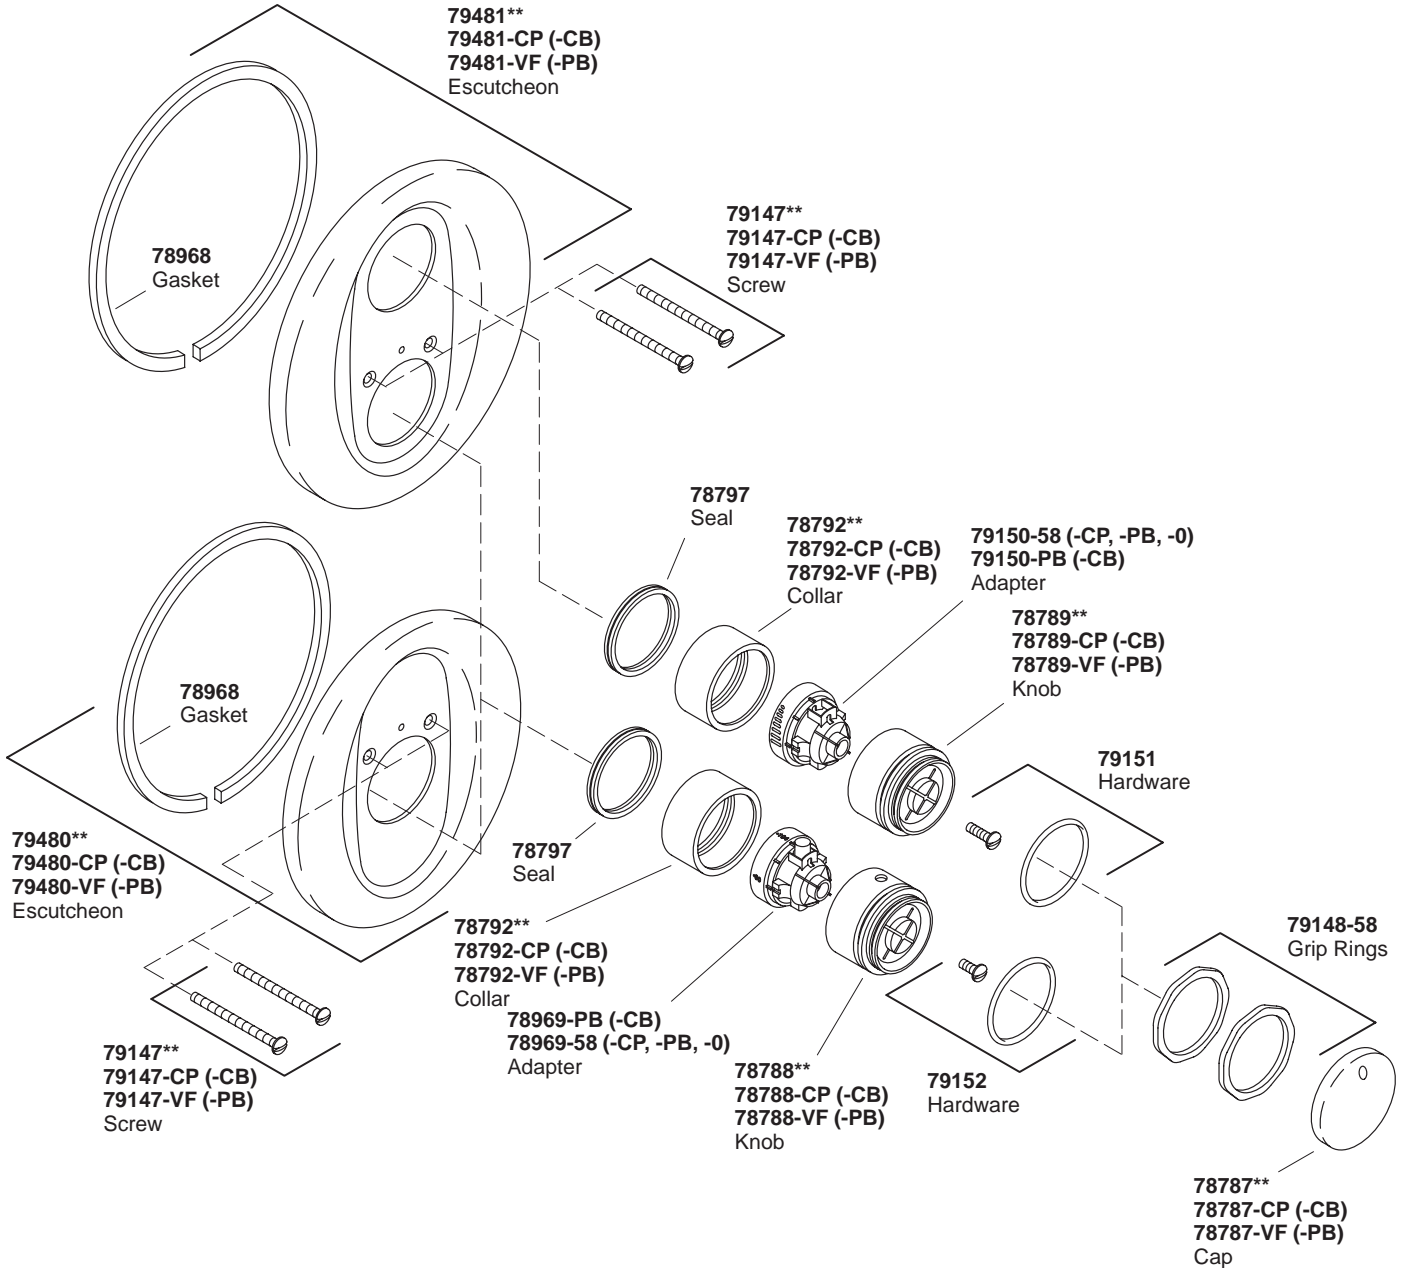

KOHLER® SERVICE PARTS

MASTERSHOWER™ THERMOSTATIC MIXER TRIM

K#	With Volume Control	Less Volume Control
K-T9493-7-**-AA	X	
K-T9494-7-**-AA		X

**Finish/color code must be specified when ordering.