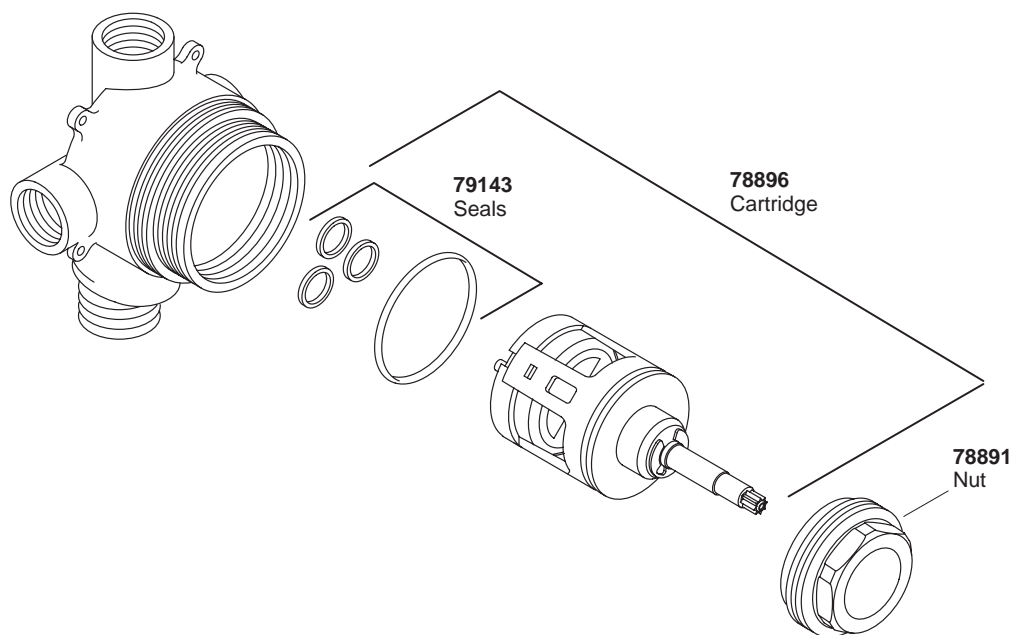

KOHLER[®] SERVICE PARTS

MASTERSHOWER™ 3-WAY WALL-MOUNT TRANSFER VALVE

K#
K-405-K-NA-AA

****Finish/color code must be specified when ordering.**