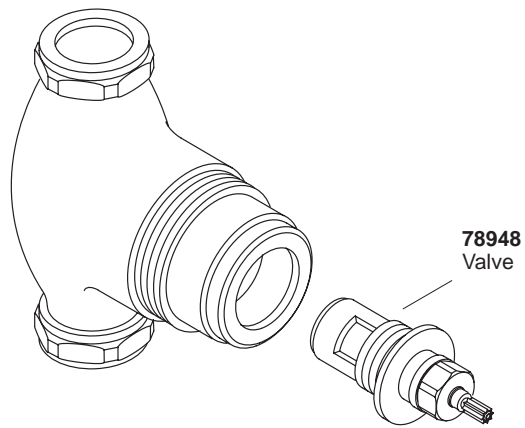

KOHLER[®] SERVICE PARTS

MASTERSHOWER™
3/4" VOLUME CONTROL VALVE

| |
|---------------|
| K# |
| K-403-K-NA-AA |

**Finish/color code must be specified when ordering.