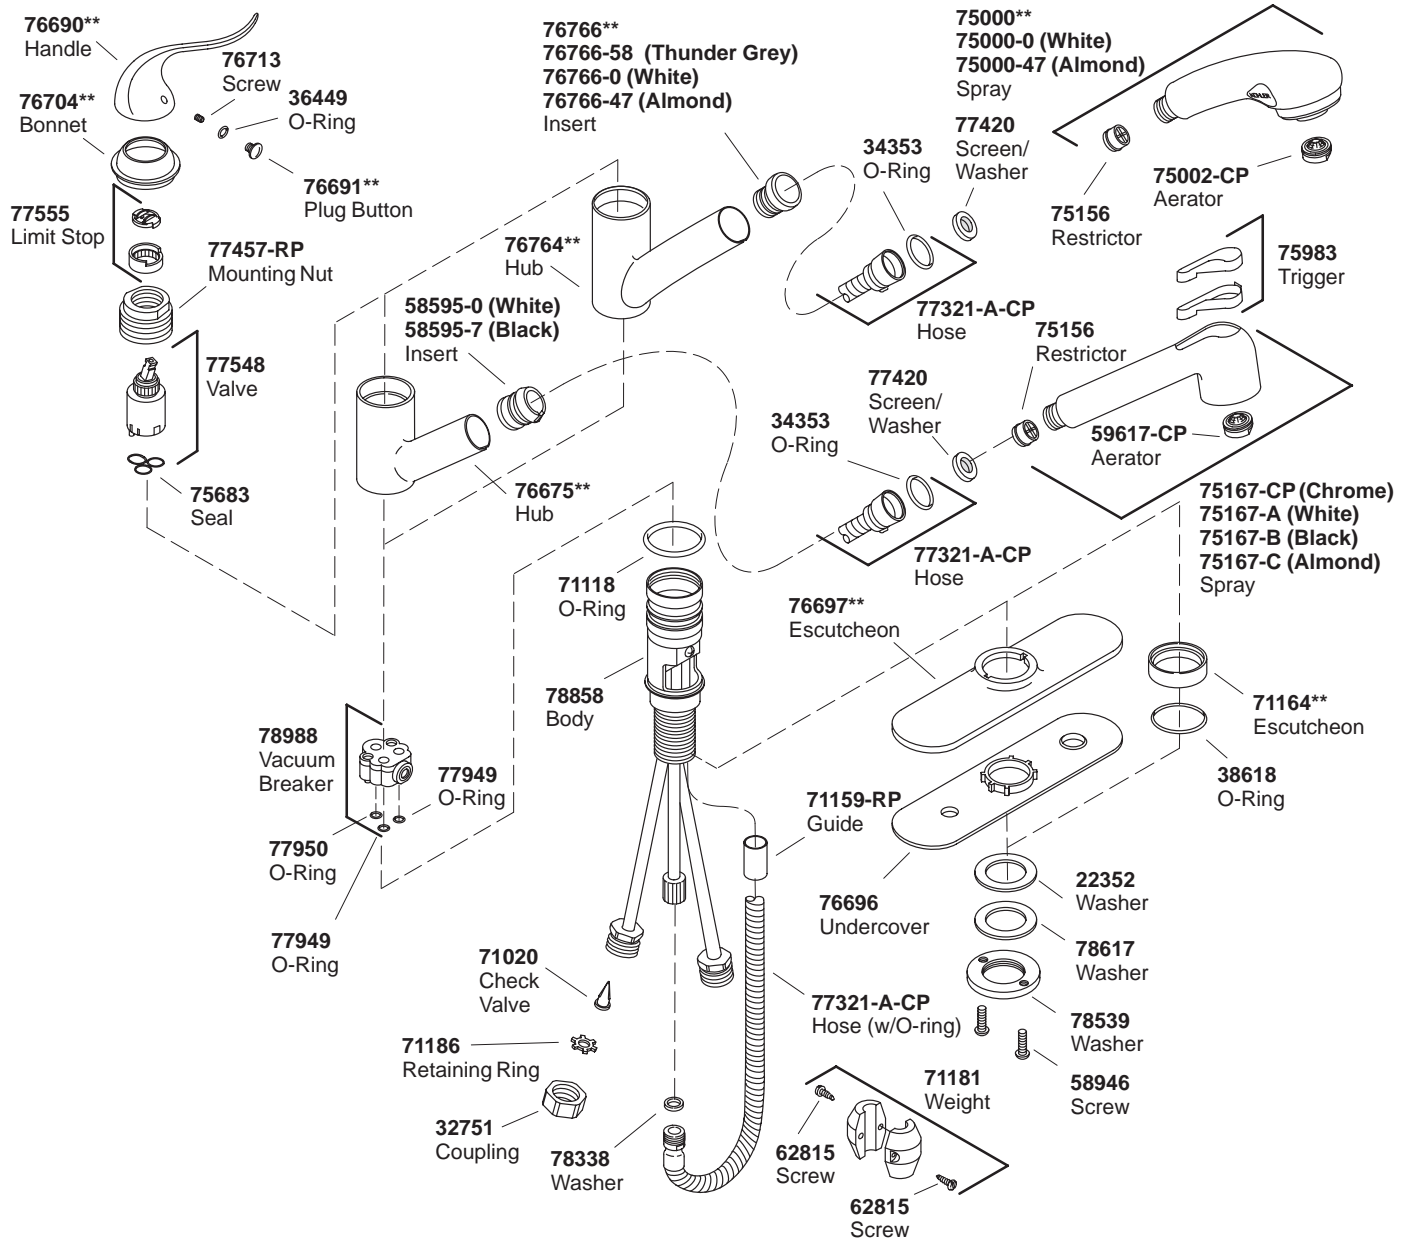

# KOHLER® SERVICE PARTS

## CORALAIS™ SINK FAUCET WITH PULL-OUT SPRAY

K#	White Spray	Almond Spray	Color Matched Body & Spray	Chrome Body	Decorator Single Control with 7-1/2" Spout Height	Single Control with 7-15/16" Spout Height
K-15162-**-CA			X		X	
K-15162-AP-**-CA	X			X	X	
K-15162-MP-**-CA		X		X	X	
K-15170-**-HC			X			X
K-15170-AP-**-HC	X			X		X
K-15170-MP-**-HC		X		X		X

\*\*Finish/color code must be specified when ordering.