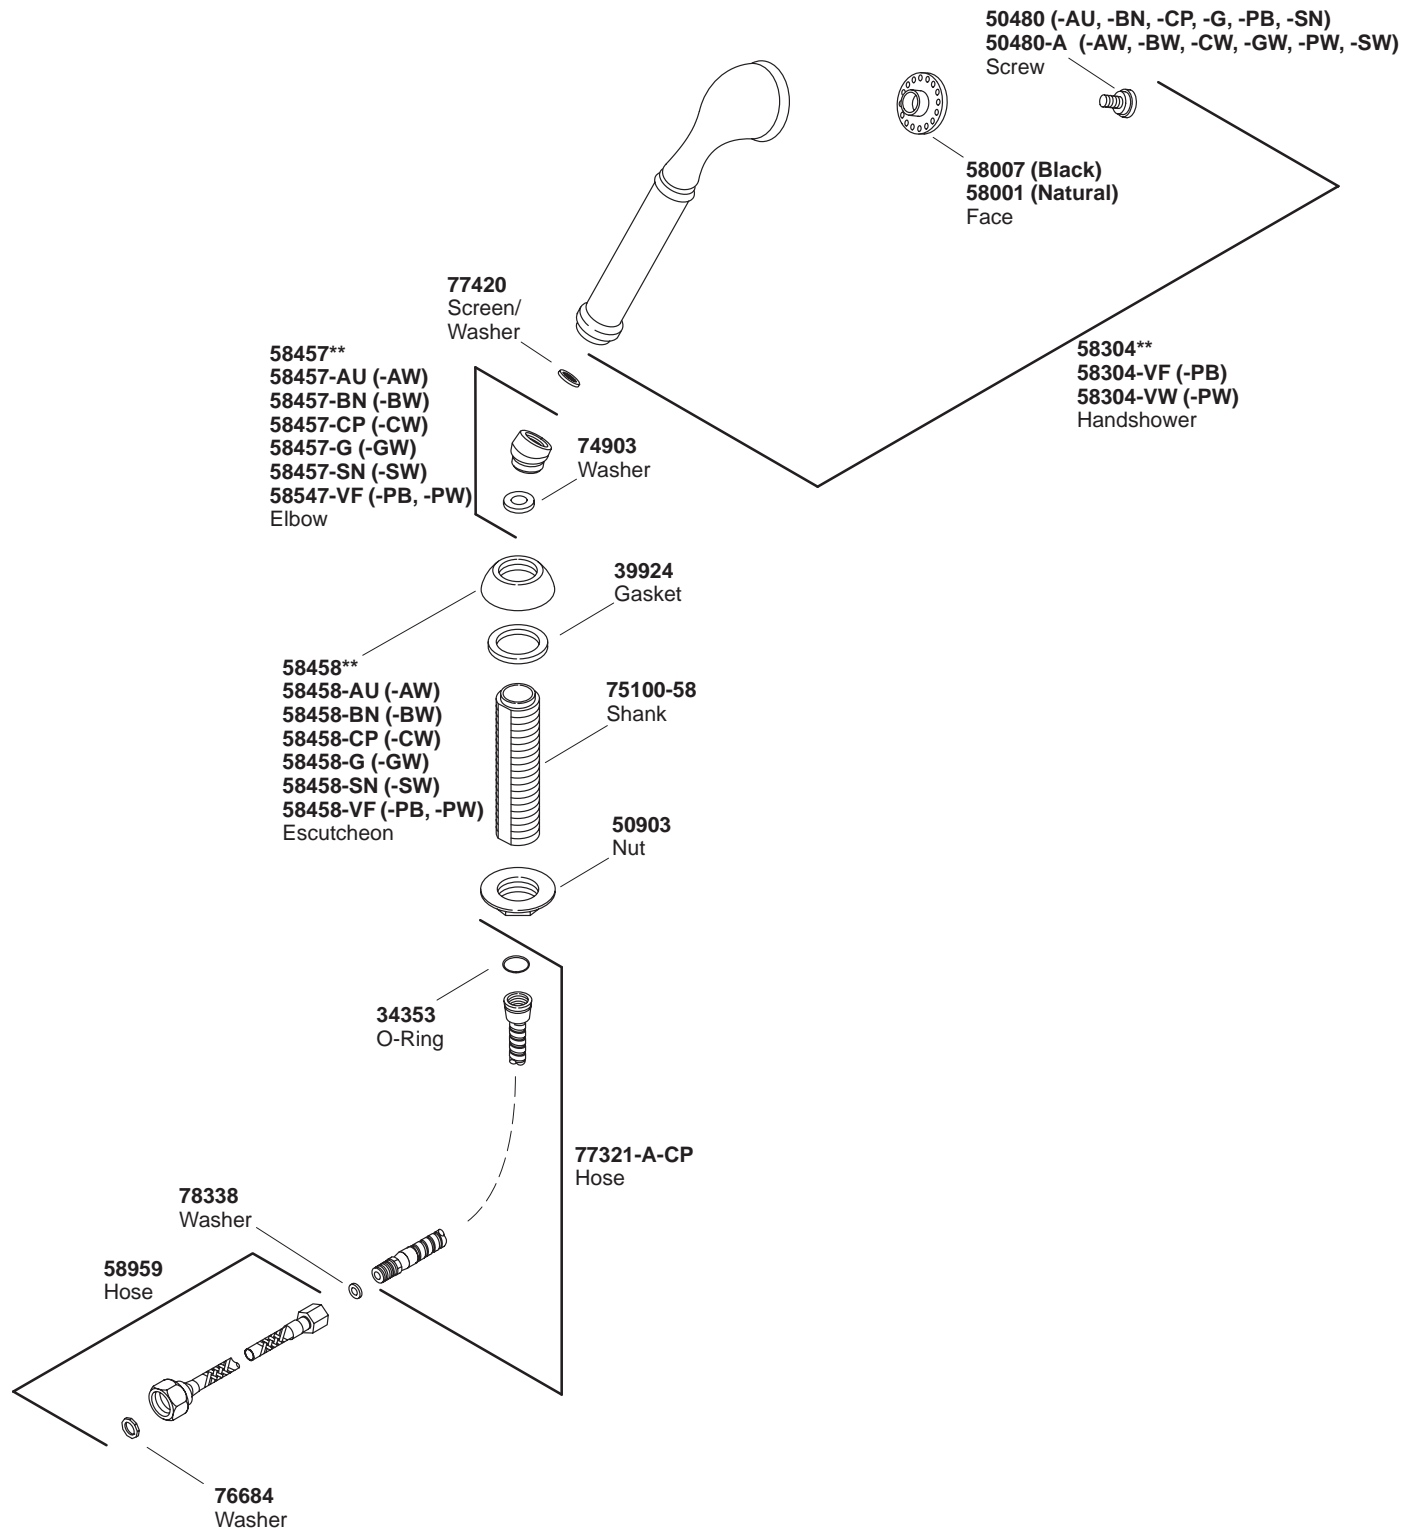

KOHLER® SERVICE PARTS

TRADITIONAL HANDSHOWER

K#
K-6526-**-DB

**Finish/color code must be specified when ordering.