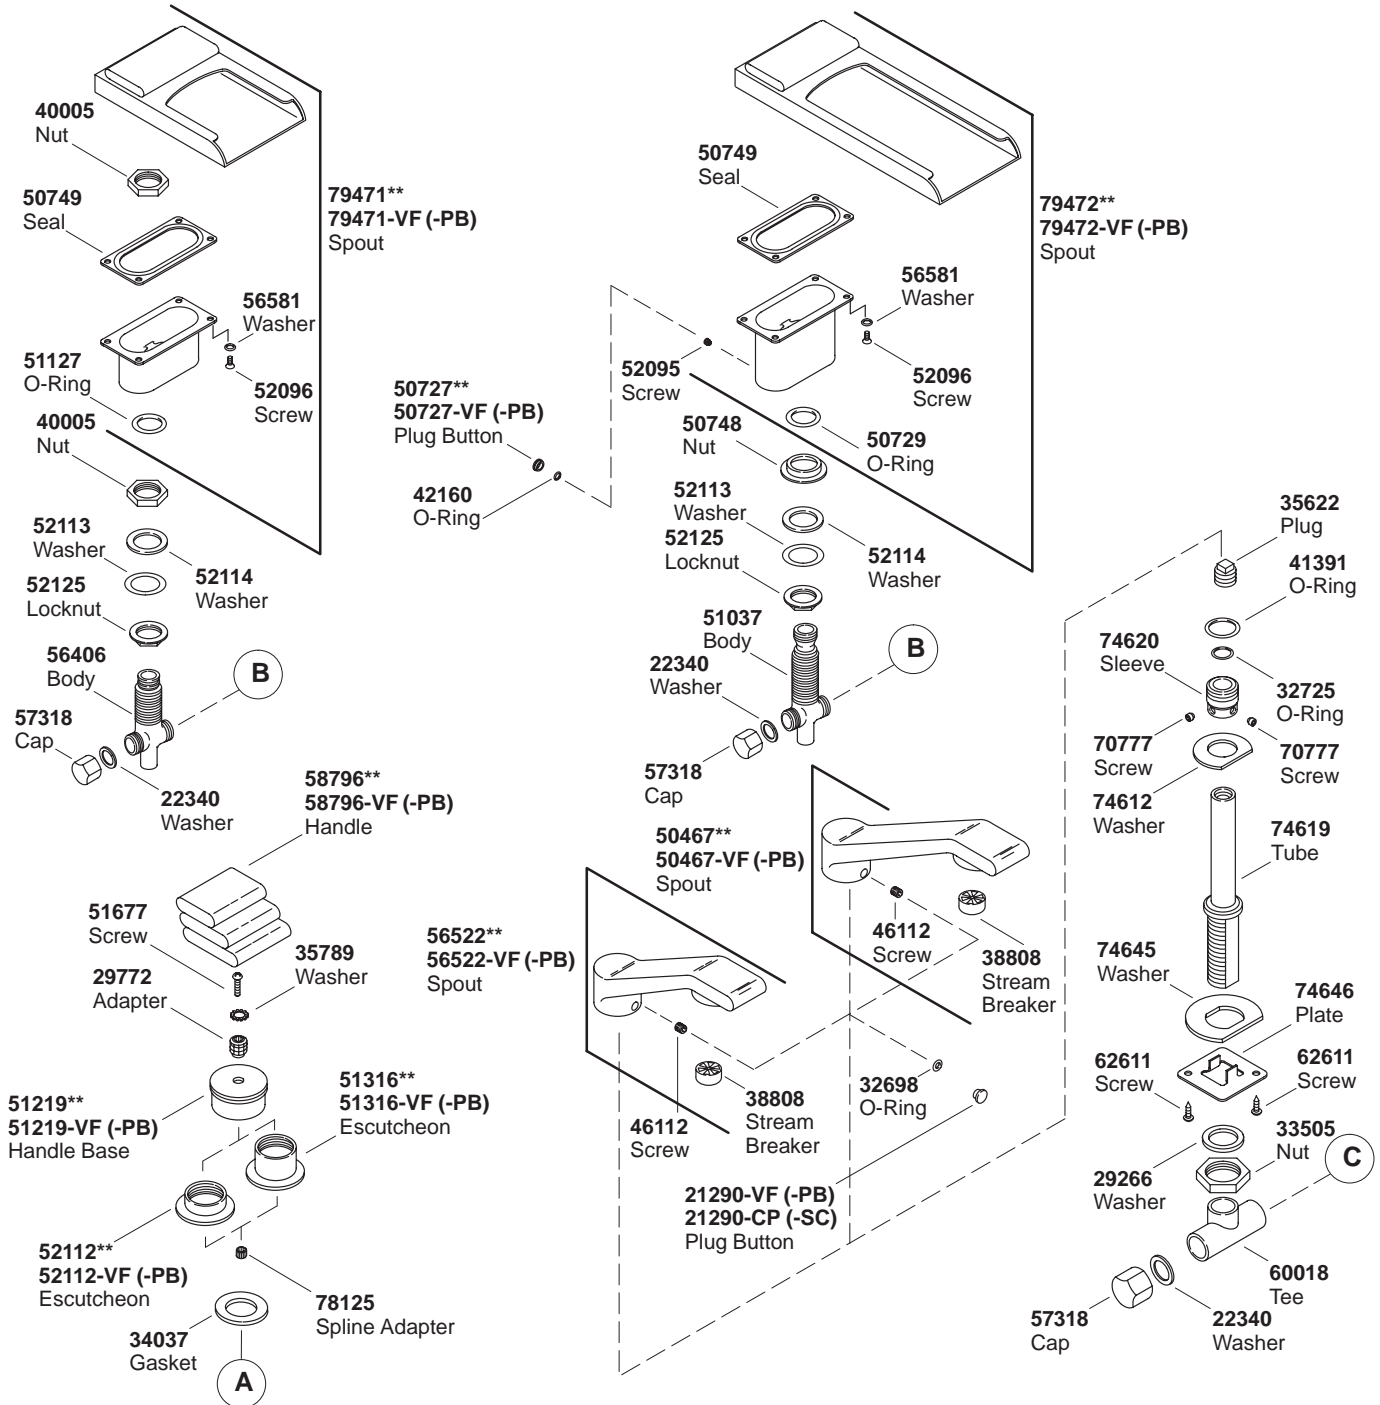

KOHLER[®] SERVICE PARTS

PILLOWS™ DECK-MOUNT BATH FAUCETS

K#	6" Bullnose Spout	9-5/8" Bullnose Spout	6-1/2" Flume Spout	8-1/2" Flume Spout
K-7926-2-**-DB			X	
K-7929-2-**-DB				X
K-7936-2-**-DB		X		
K-7938-2-**-DB	X			

**Finish/color code must be specified when ordering.

KOHLER[®] SERVICE PARTS

PILLOWS™ DECK-MOUNT BATH FAUCETS

**Finish/color code must be specified when ordering.