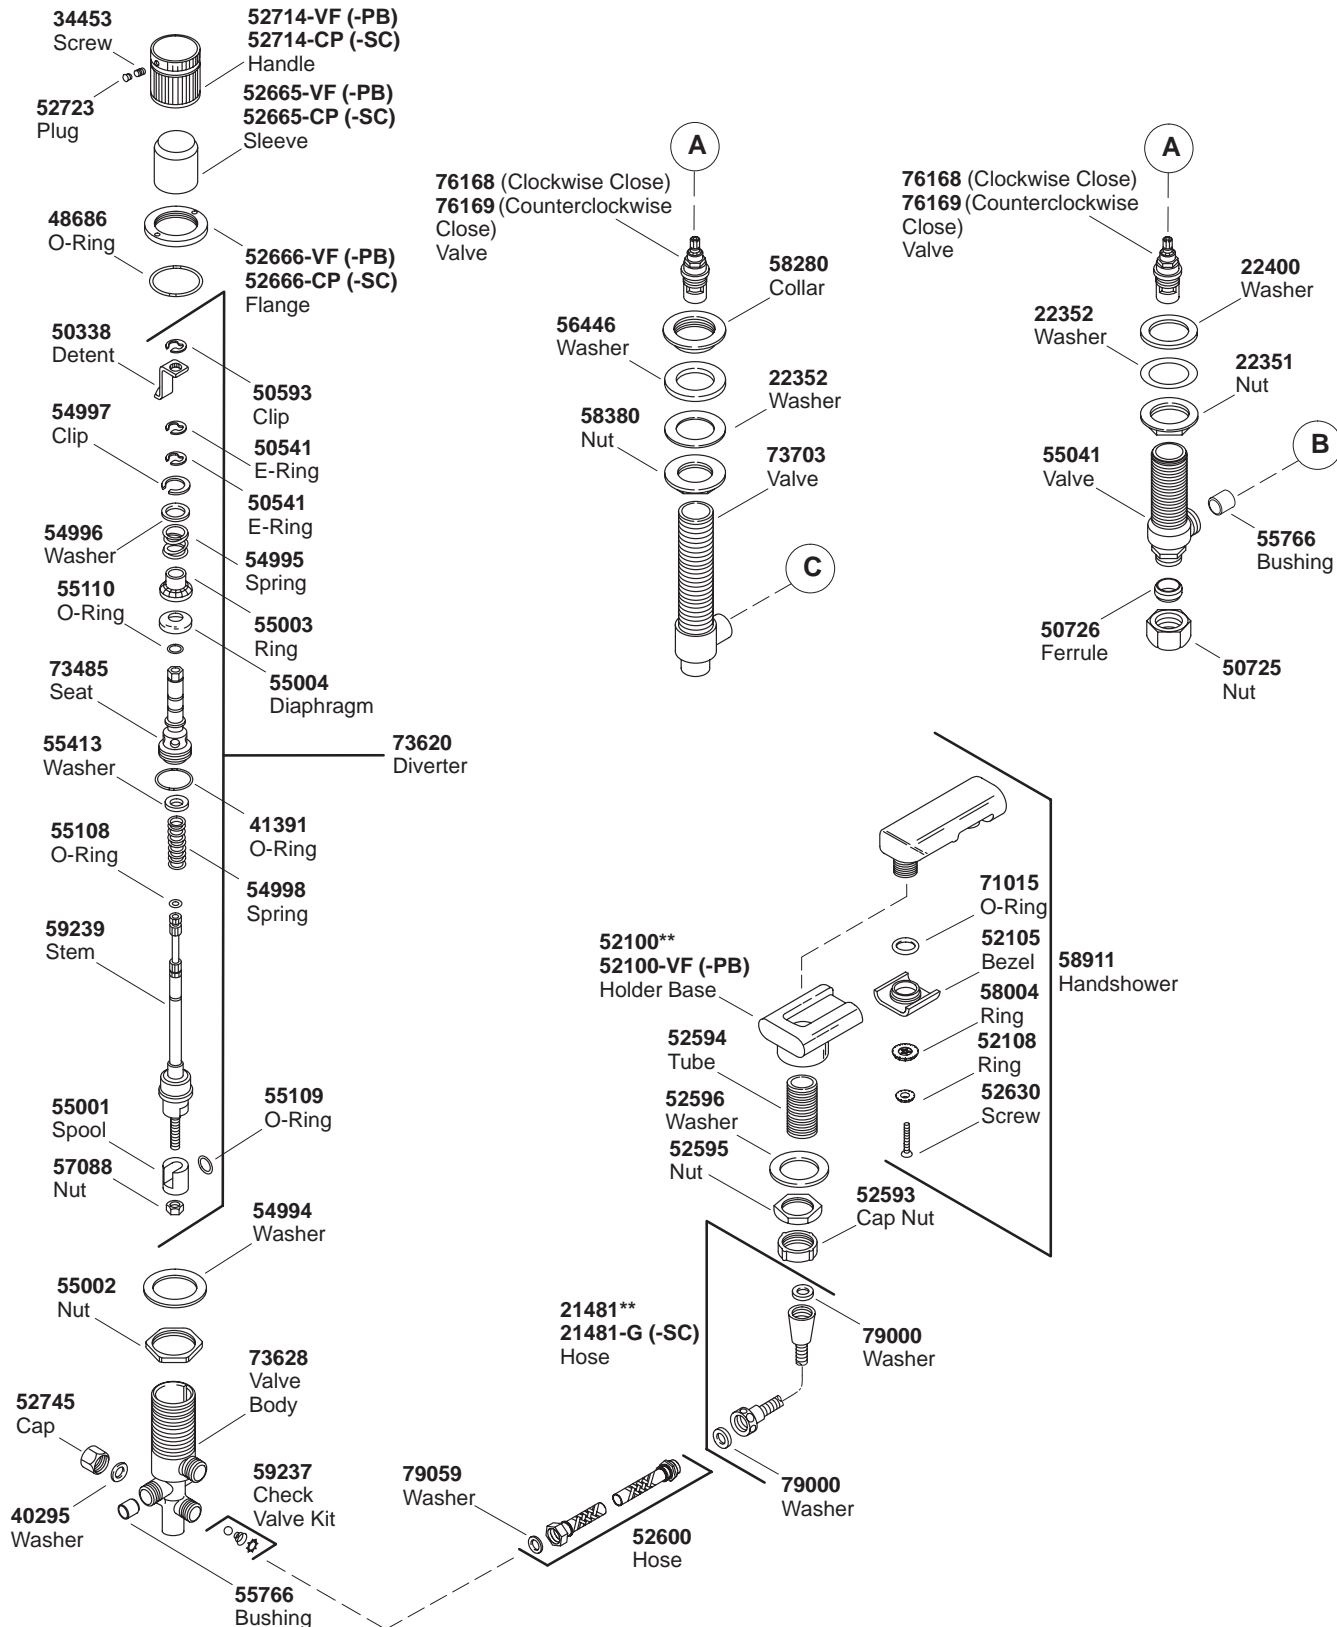

KOHLER[®] SERVICE PARTS

PILLOWS™ DECK-MOUNT BATH FAUCETS

K#	6" Bullnose Spout	9-5/8" Bullnose Spout	6-1/2" Flume Spout	8-1/2" Flume Spout
K-7926-2-**-DB			X	
K-7929-2-**-DB				X
K-7936-2-**-DB		X		
K-7938-2-**-DB	X			

**Finish/color code must be specified when ordering.

KOHLER[®] SERVICE PARTS

PILLOWS™ DECK-MOUNT BATH FAUCETS

**Finish/color code must be specified when ordering.