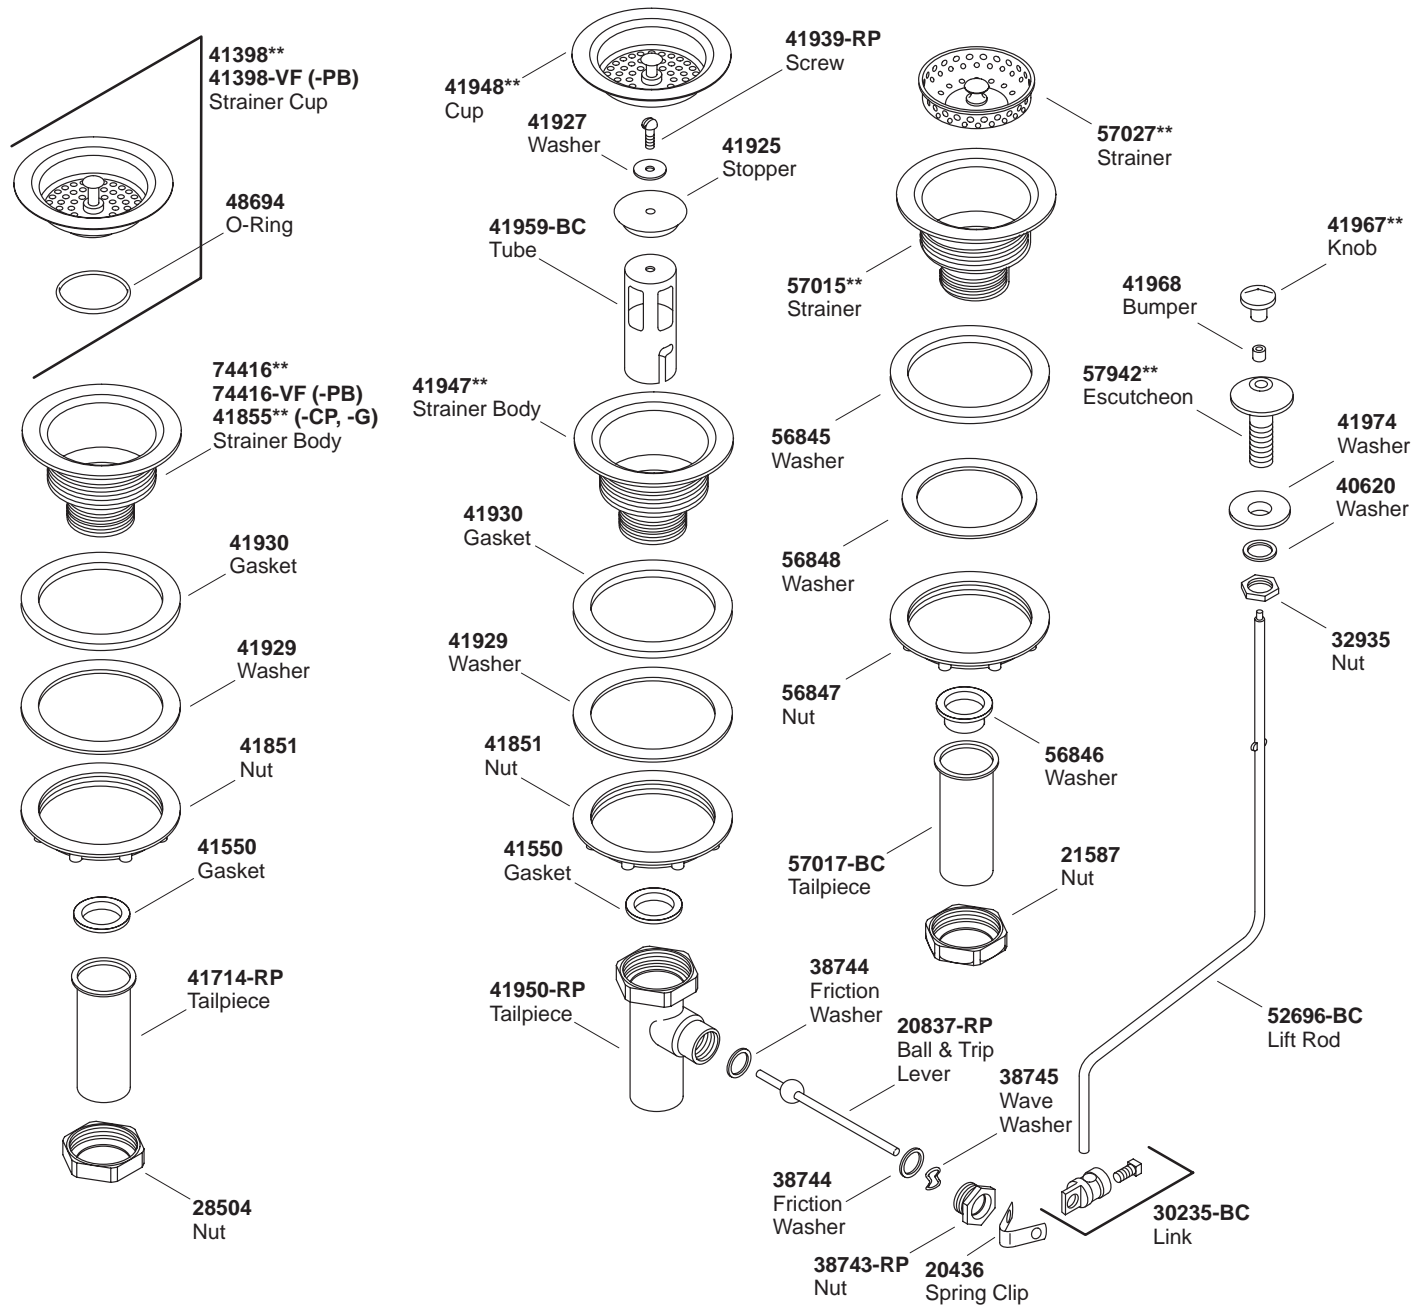

# KOHLER® SERVICE PARTS

## DUOSTRAINER® SINK STRAINERS

K#	
K-8799-**-DB	Strainer less Tailpiece
K-8801-**-DB	Strainer with Tailpiece
K-8802-RL-**-BA	Strainer, Pop-up Drain with Tailpiece
K-8803-**-DB	Strainer only
K-8804-**-DB	Strainer Sink Body with Tailpiece
K-8813-**-AA	Stainless Steel Sink Strainer with Tailpiece
K-8814-**-AA	Stainless Steel Sink Strainer less Tailpiece

\*\*Finish/color code must be specified when ordering.