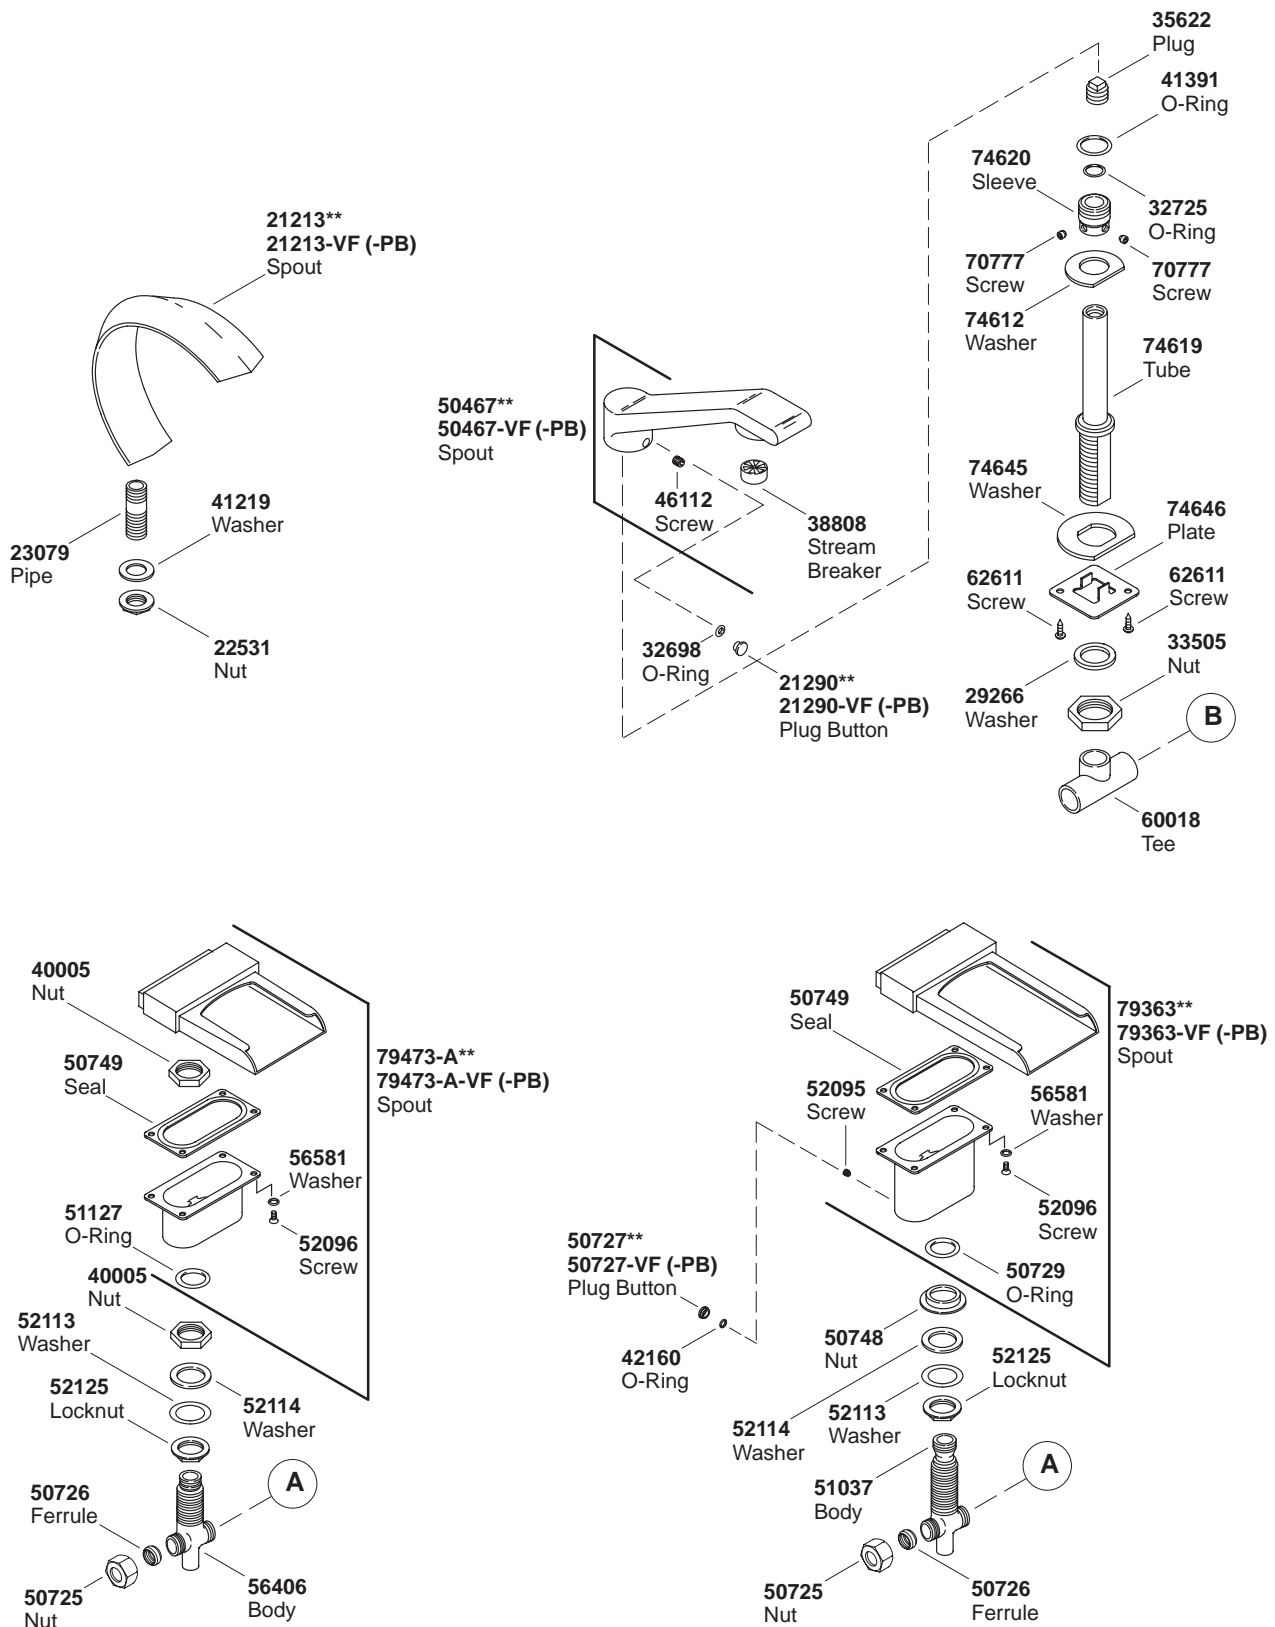

K#	Bullnose Spout	Crescent Spout	6-1/2" Flume Spout	8-1/2" Flume Spout	Lever Handle	Square Handle	Valves
K-301-K-NA-AA							X
K-T6501-2-**-DB	X					X	
K-T6501-4-**-DB	X				X		
K-6502-2-**-DB		X				X	X
K-6502-4-**-DB		X			X		X
K-6505-2-**-DB			X			X	X
K-6505-4-**-DB			X		X		X
K-6506-2-**-DB				X		X	X
K-6506-4-**-DB				X	X		X
K-T6919-2-**-DB						X	
K-T6919-4-**-DB					X		

\*\*Finish/color code must be specified when ordering.

\*\*Finish/color code must be specified when ordering.