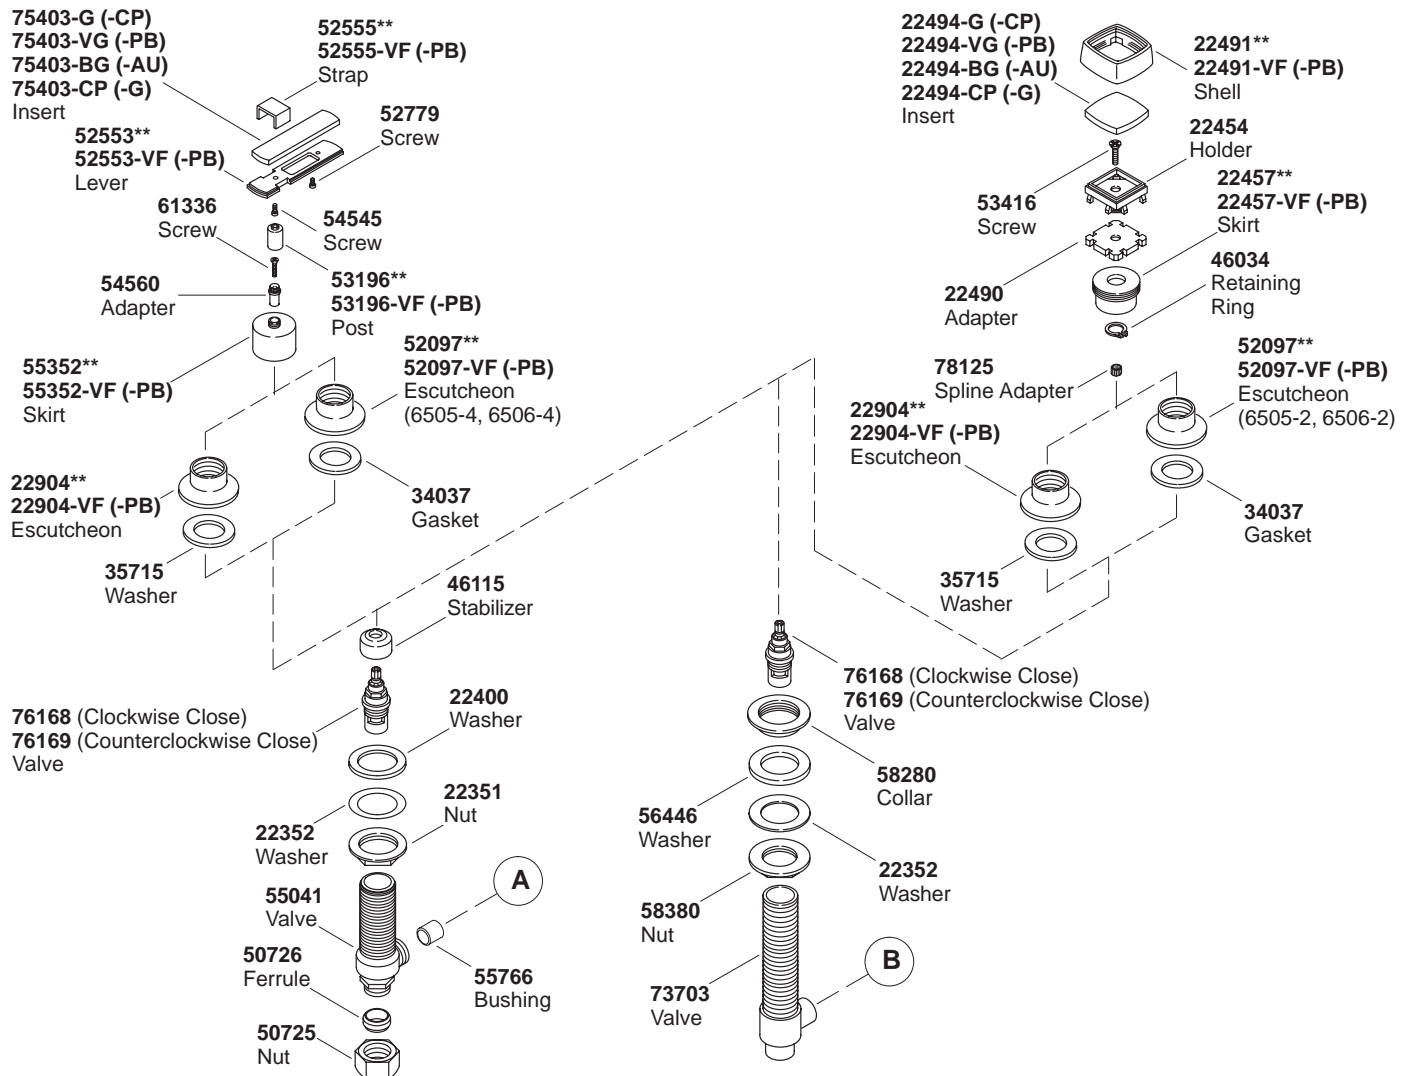

K#	Bullnose Spout	Crescent Spout	6-1/2" Flume Spout	8-1/2" Flume Spout	Lever Handle	Square Handle	Valves
K-301-K-NA-AA							X
K-T6501-2-**-DB	X					X	
K-T6501-4-**-DB	X				X		
K-6502-2-**-DB		X				X	X
K-6502-4-**-DB		X			X		X
K-6505-2-**-DB			X			X	X
K-6505-4-**-DB			X		X		X
K-6506-2-**-DB				X		X	X
K-6506-4-**-DB				X	X		X
K-T6919-2-**-DB						X	
K-T6919-4-**-DB					X		

\*\*Finish/color code must be specified when ordering.

\*\*Finish/color code must be specified when ordering.