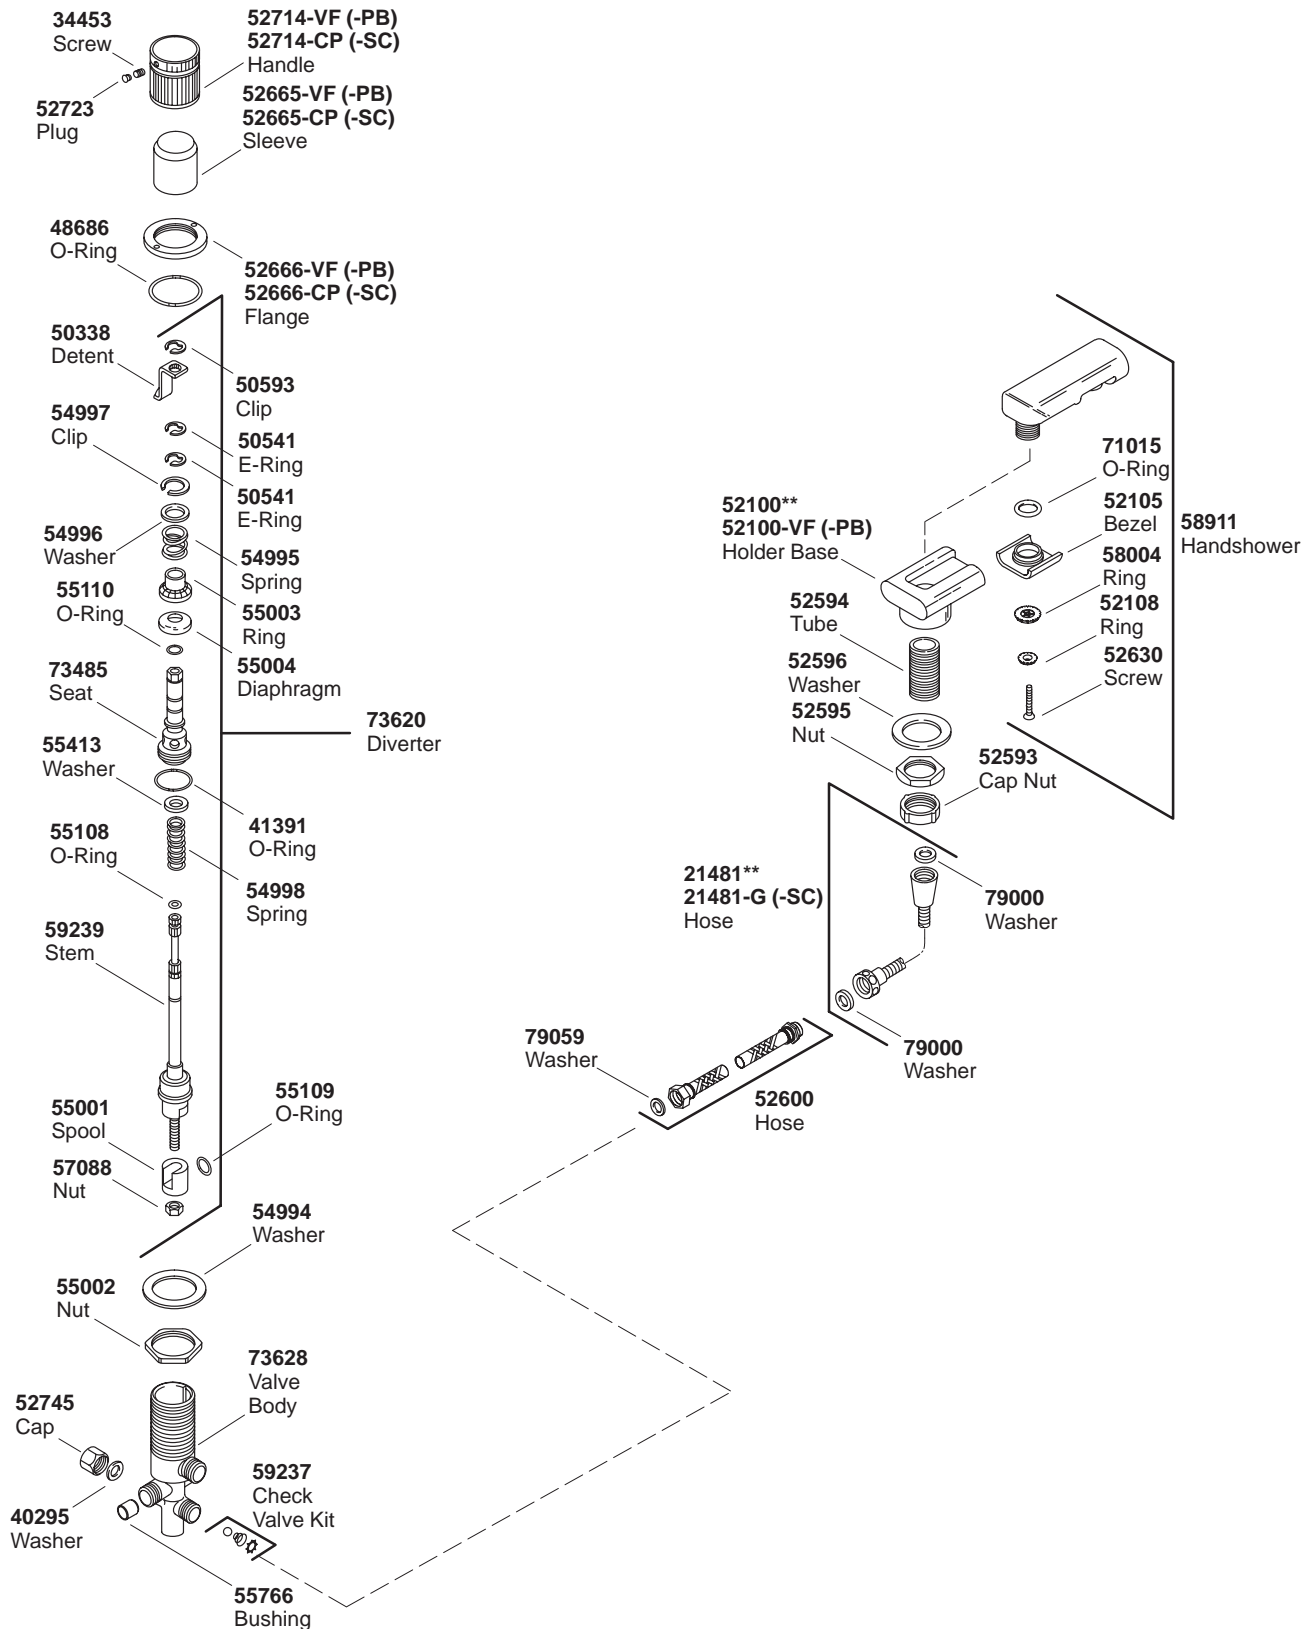

## SEAWALL BATH-MOUNT FAUCET

K#	Pillows Handle	Pillows Handshower
K-7942-2-**-DB	X	X

\*\*Finish/color code must be specified when ordering.

# KOHLER® SERVICE PARTS

## SEAWALL BATH-MOUNT FAUCET

\*\*Finish/color code must be specified when ordering.