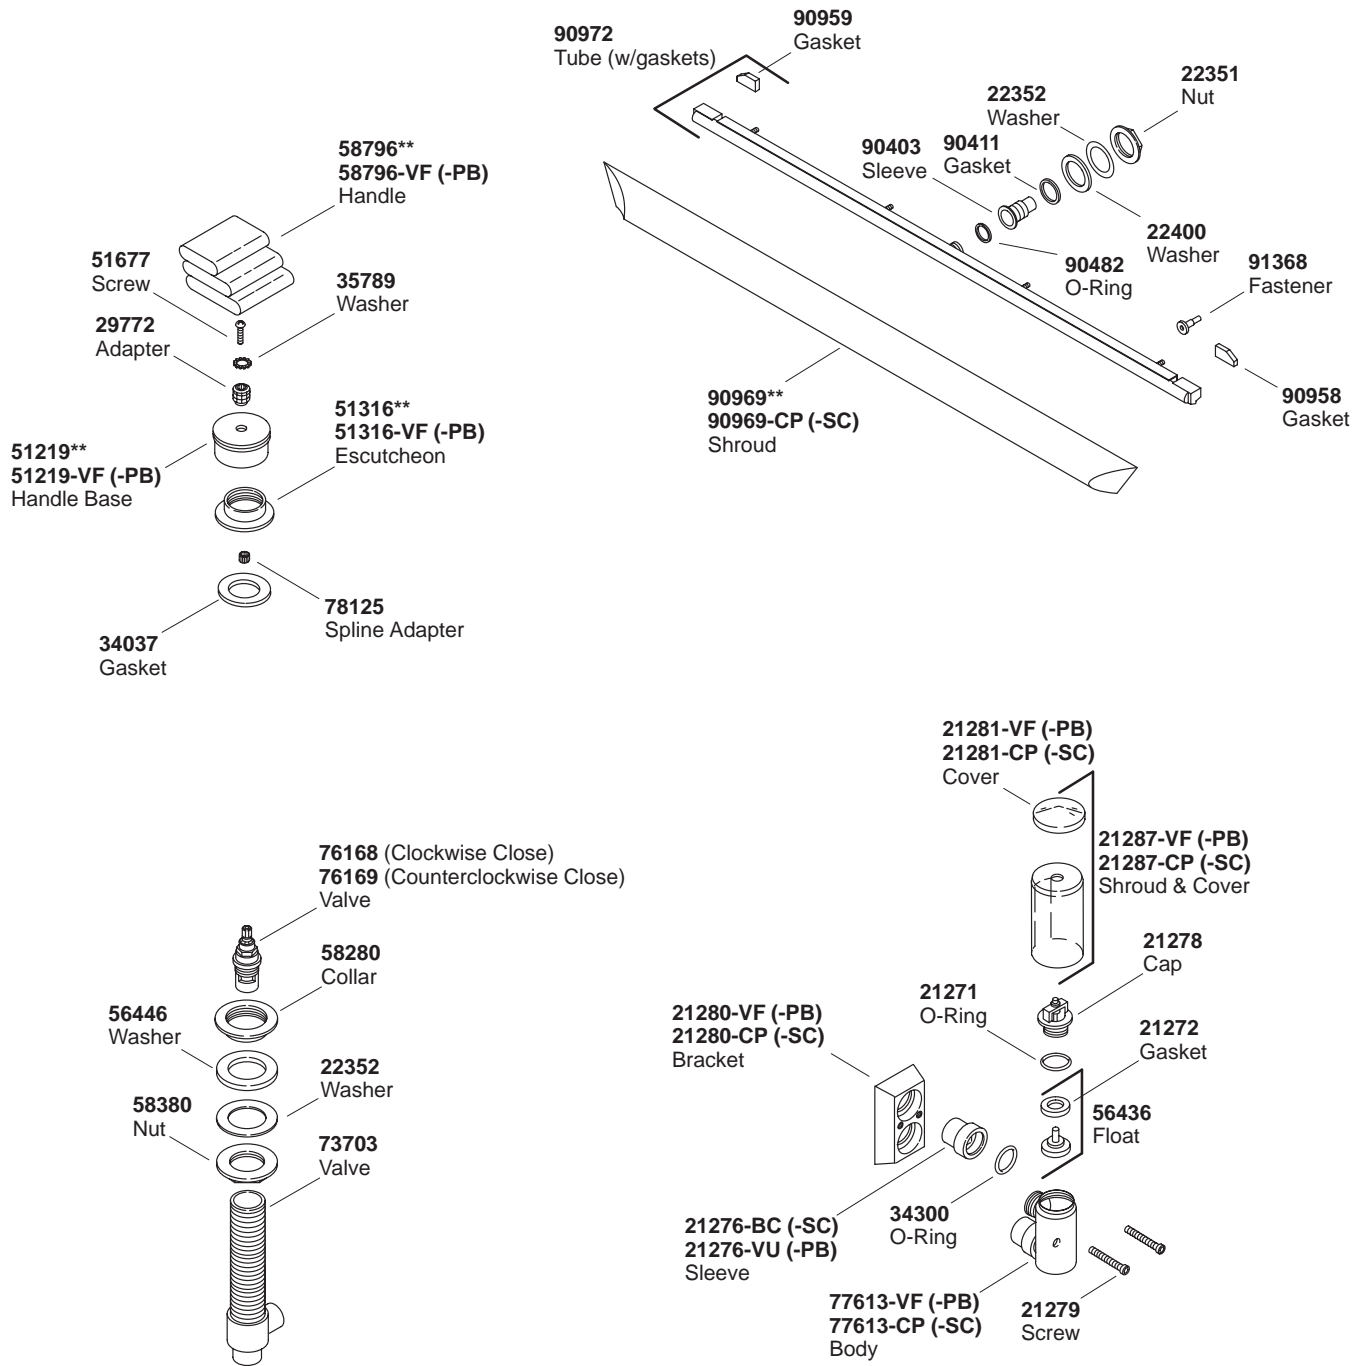

# KOHLER® SERVICE PARTS

## SEAWALL BATH-MOUNT FAUCET

K#	Pillows Handle	Pillows Handshower
K-7942-2-**-DB	X	X

\*\*Finish/color code must be specified when ordering.

## SEAWALL BATH-MOUNT FAUCET

\*\*Finish/color code must be specified when ordering.