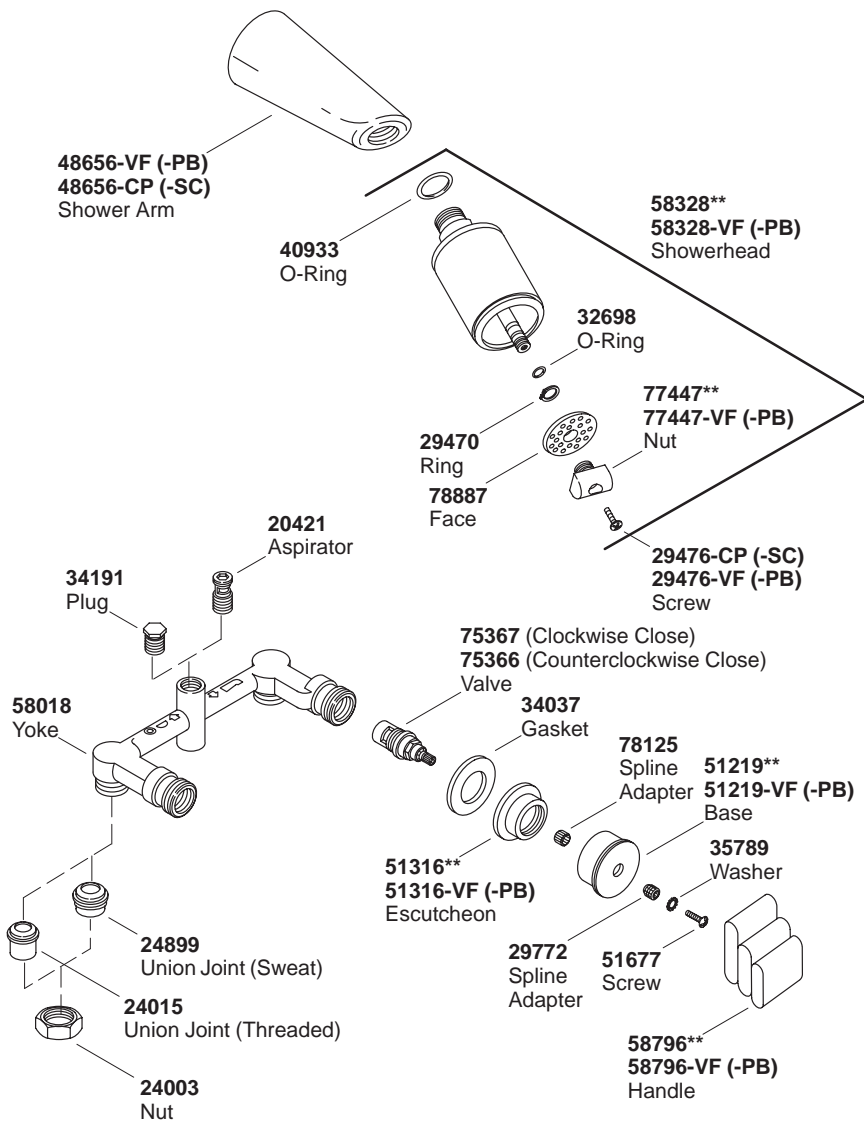

K#	Shower Faucet	Showerhead & Arm
K-7941-**-DB		X
K-7951-2-**-DB	X	

**Finish/color code must be specified when ordering.