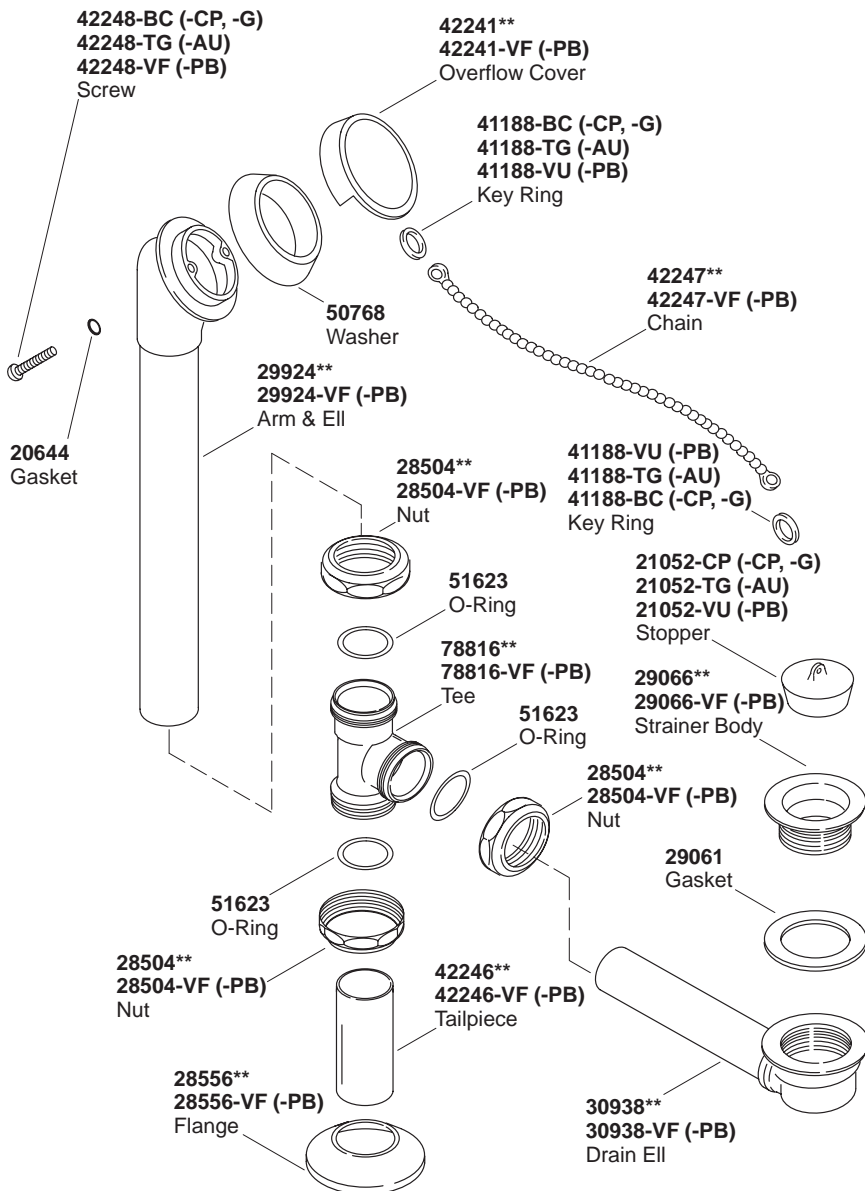

K#	For K-100 Birthday Bath
K-106-**-DB	X

**Finish/color code must be specified when ordering.