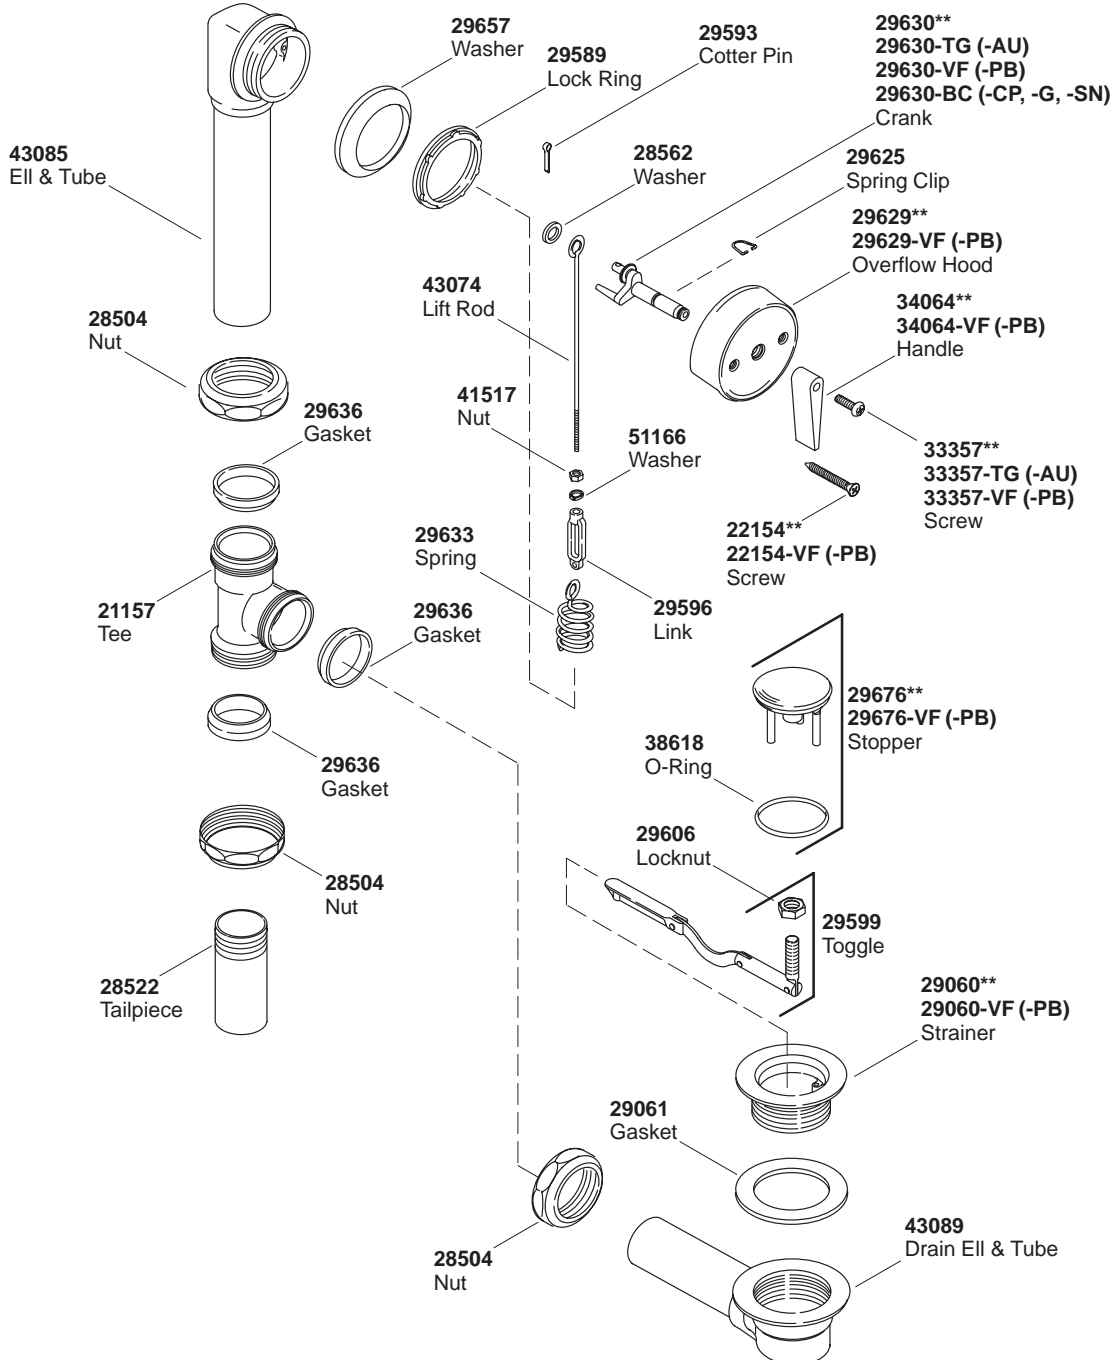

K#	
K-7158-**-DB	1-1/2" Drain, for 20" bath (through the floor)
K-7159-**-DB	1-1/2" Drain, decorative tube, for 20" bath (above the floor)
K-7178-**-DB	1-1/2" Drain, decorative tube, for 17" bath

### K-7158

\*\*Finish/color code must be specified when ordering.

\*\*Finish/color code must be specified when ordering.