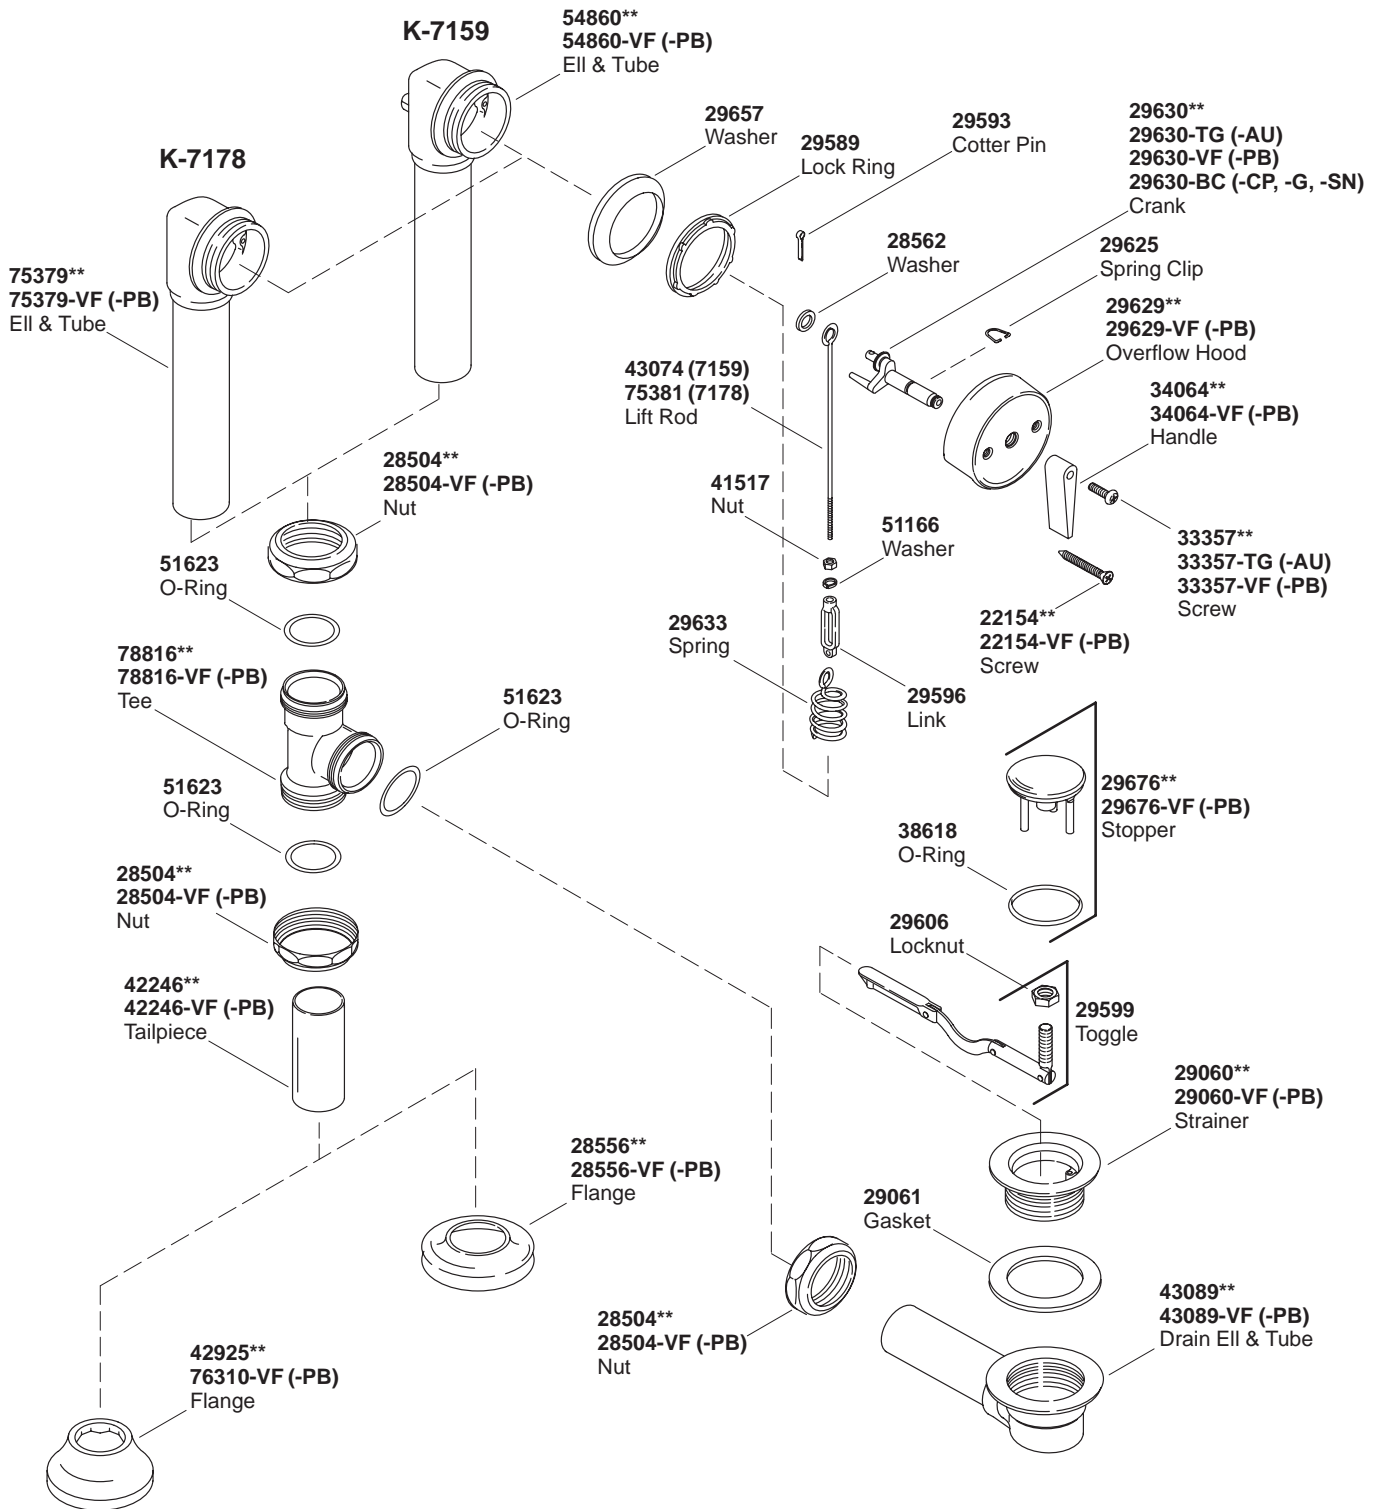

K#	
K-7158-**-DB	1-1/2" Drain, for 20" bath (through the floor)
K-7159-**-DB	1-1/2" Drain, decorative tube, for 20" bath (above the floor)
K-7178-**-DB	1-1/2" Drain, decorative tube, for 17" bath

### K-7158

\*\*Finish/color code must be specified when ordering.

\*\*Finish/color code must be specified when ordering.