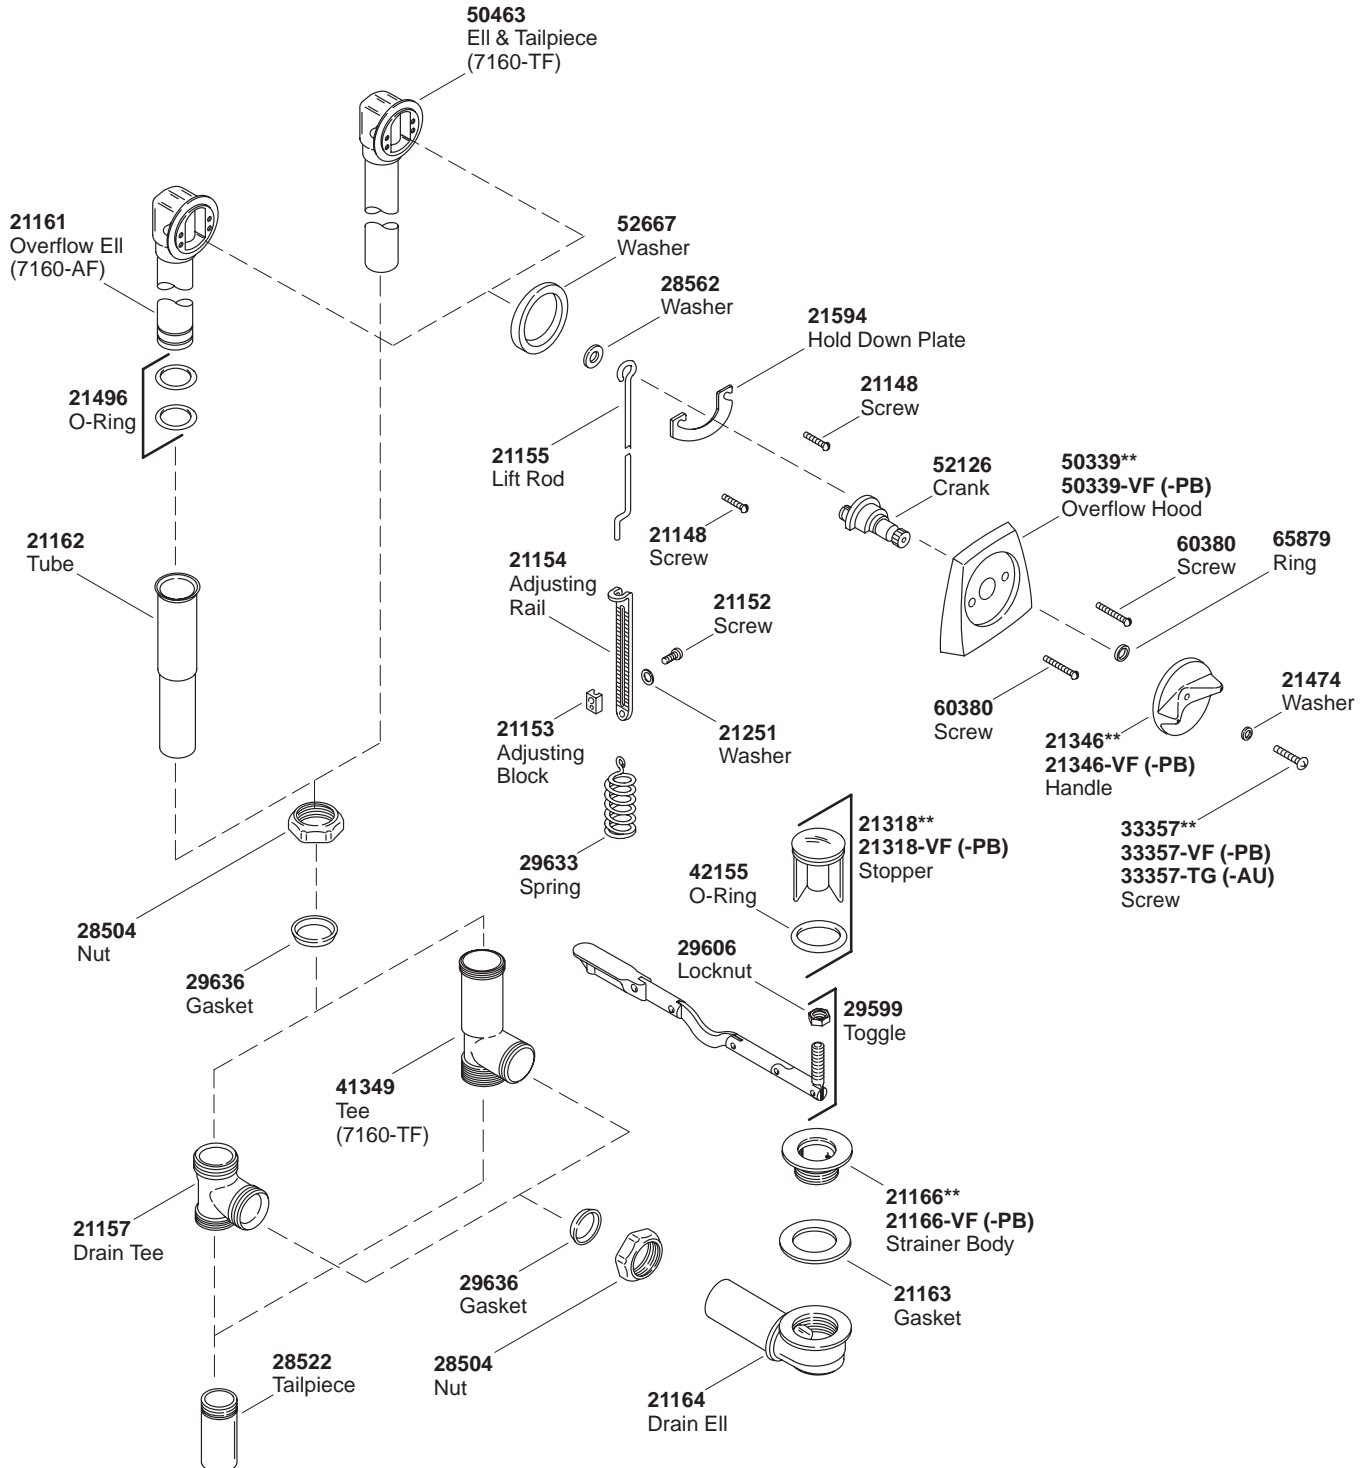

KOHLER[®] SERVICE PARTS

CLEARFLO™
BATH DRAINS

K#	Above-the-Floor-Installation	Through-the-Floor-Installation
K-7160-AF-**-DB	X	X
K-7160-TF-**-DB		X

**Finish/color code must be specified when ordering.