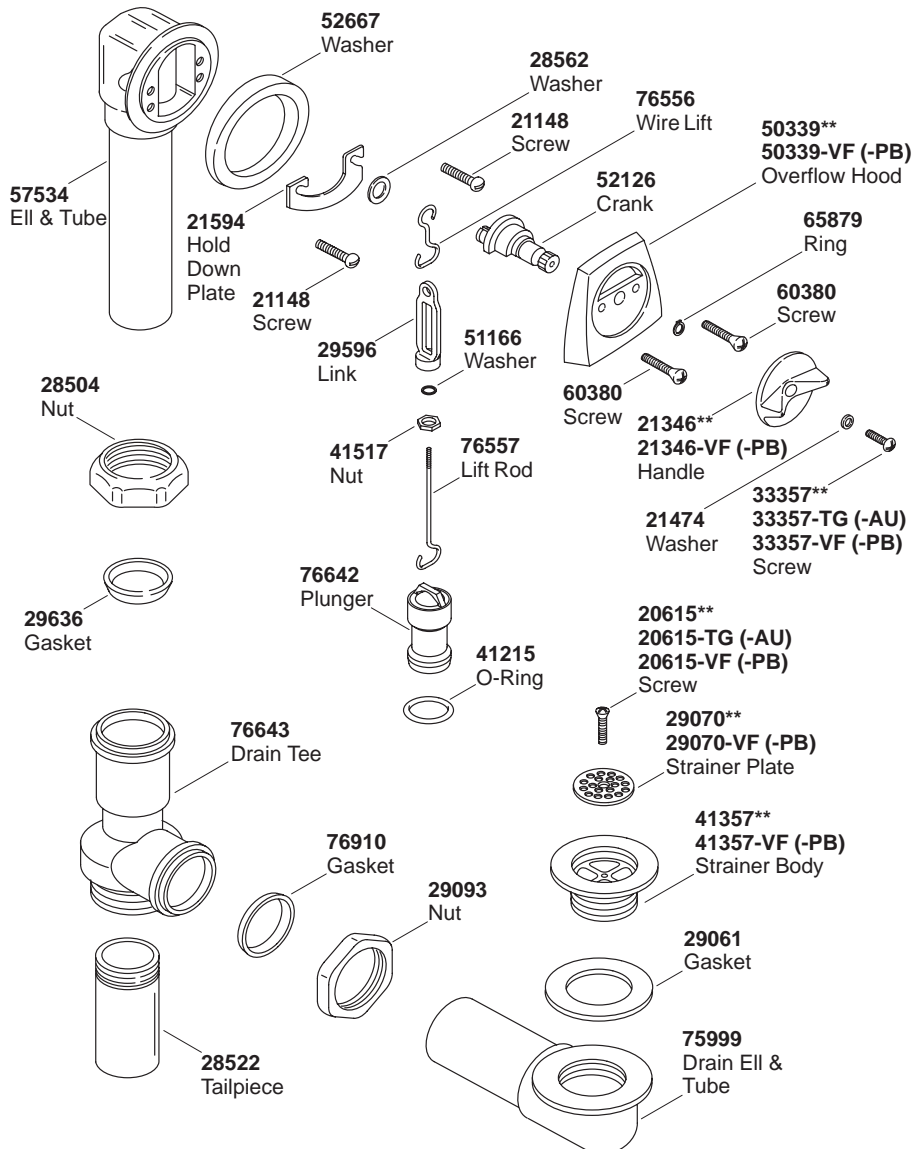

K#
K-11656-**-DB

\*\*Finish/color code must be specified when ordering.