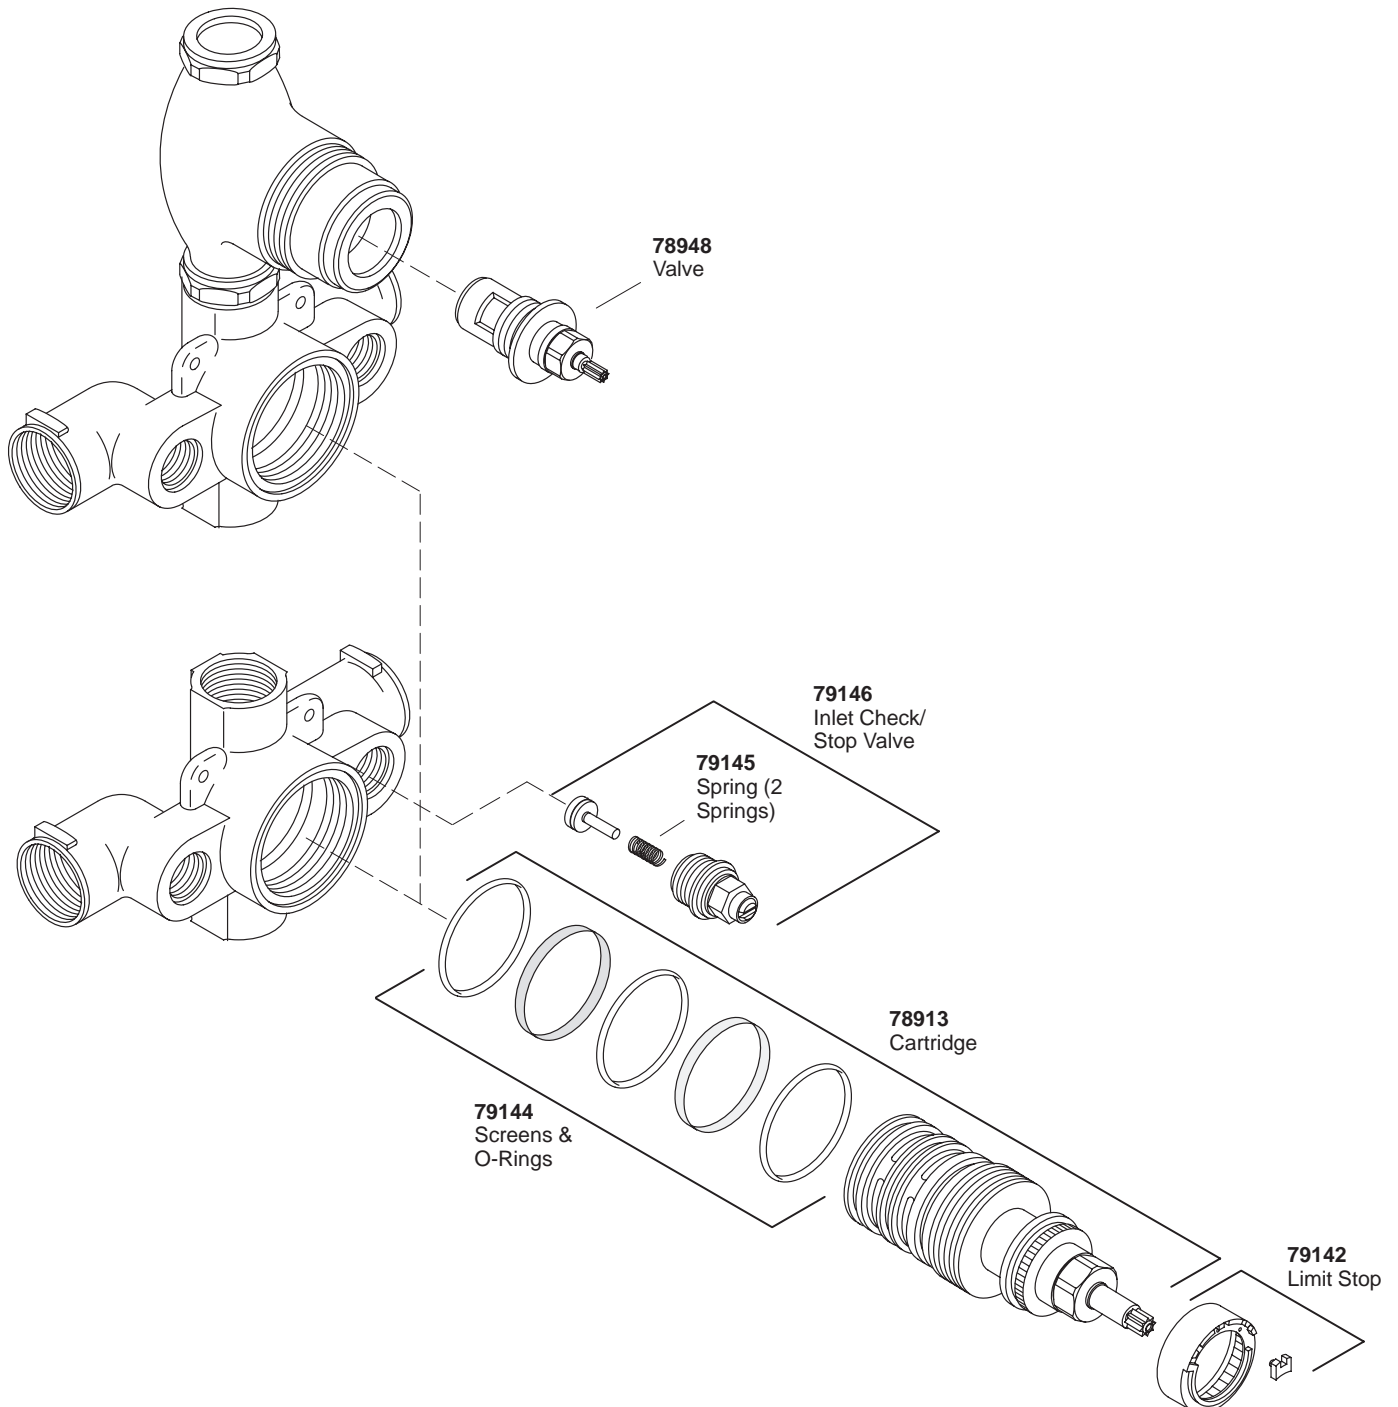

KOHLER[®] SERVICE PARTS

MASTERSHOWER™ 3/4" THERMOSTATIC MIXER

K#	Less Volume Control	With Volume Control
K-400-K-NA-AA	X	
K-401-K-NA-AA		X

****Finish/color code must be specified when ordering.**