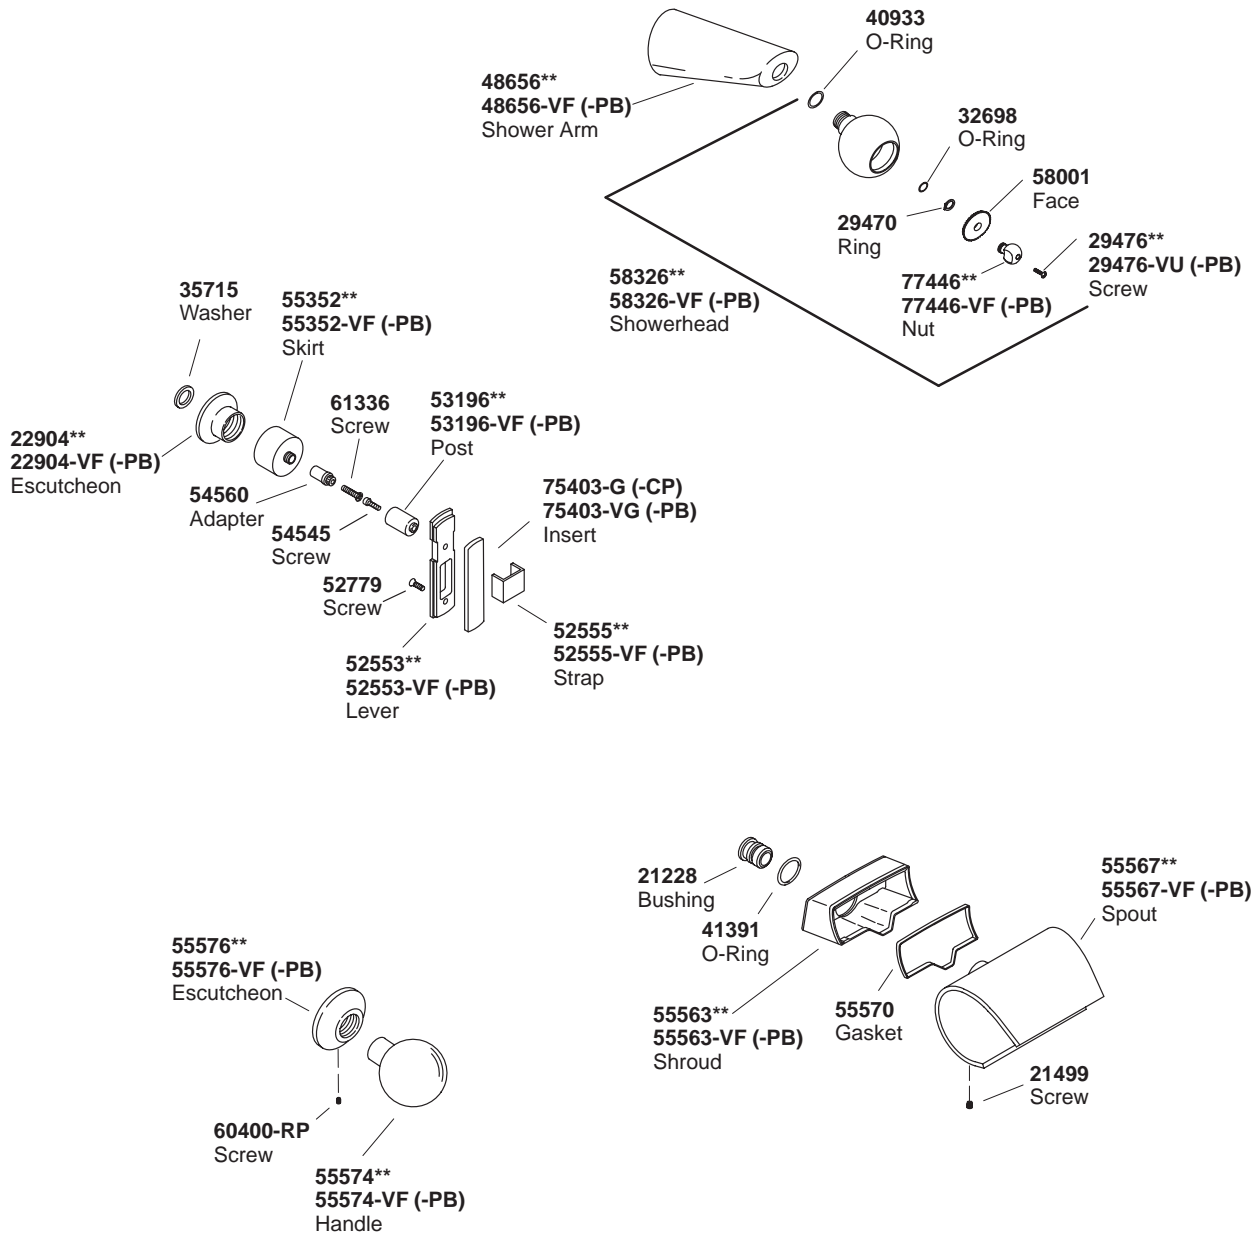

# KOHLER<sup>®</sup> SERVICE PARTS

## CIRRUS™ WALL-MOUNT BATH AND SHOWER FAUCETS

K#	Ball Handles	Lever Handles	Bath and Shower	Shower Only	Bath Only
K-7901-4-**-DB		X	X		
K-7901-8-**-DB	X		X		
K-7905-4-**-DB		X		X	
K-7905-8-**-DB	X			X	
K-7907-4-**-DB		X			X
K-7907-8-**-DB	X				X

\*\*Finish/color code must be specified when ordering.

\*\*Finish/color code must be specified when ordering.