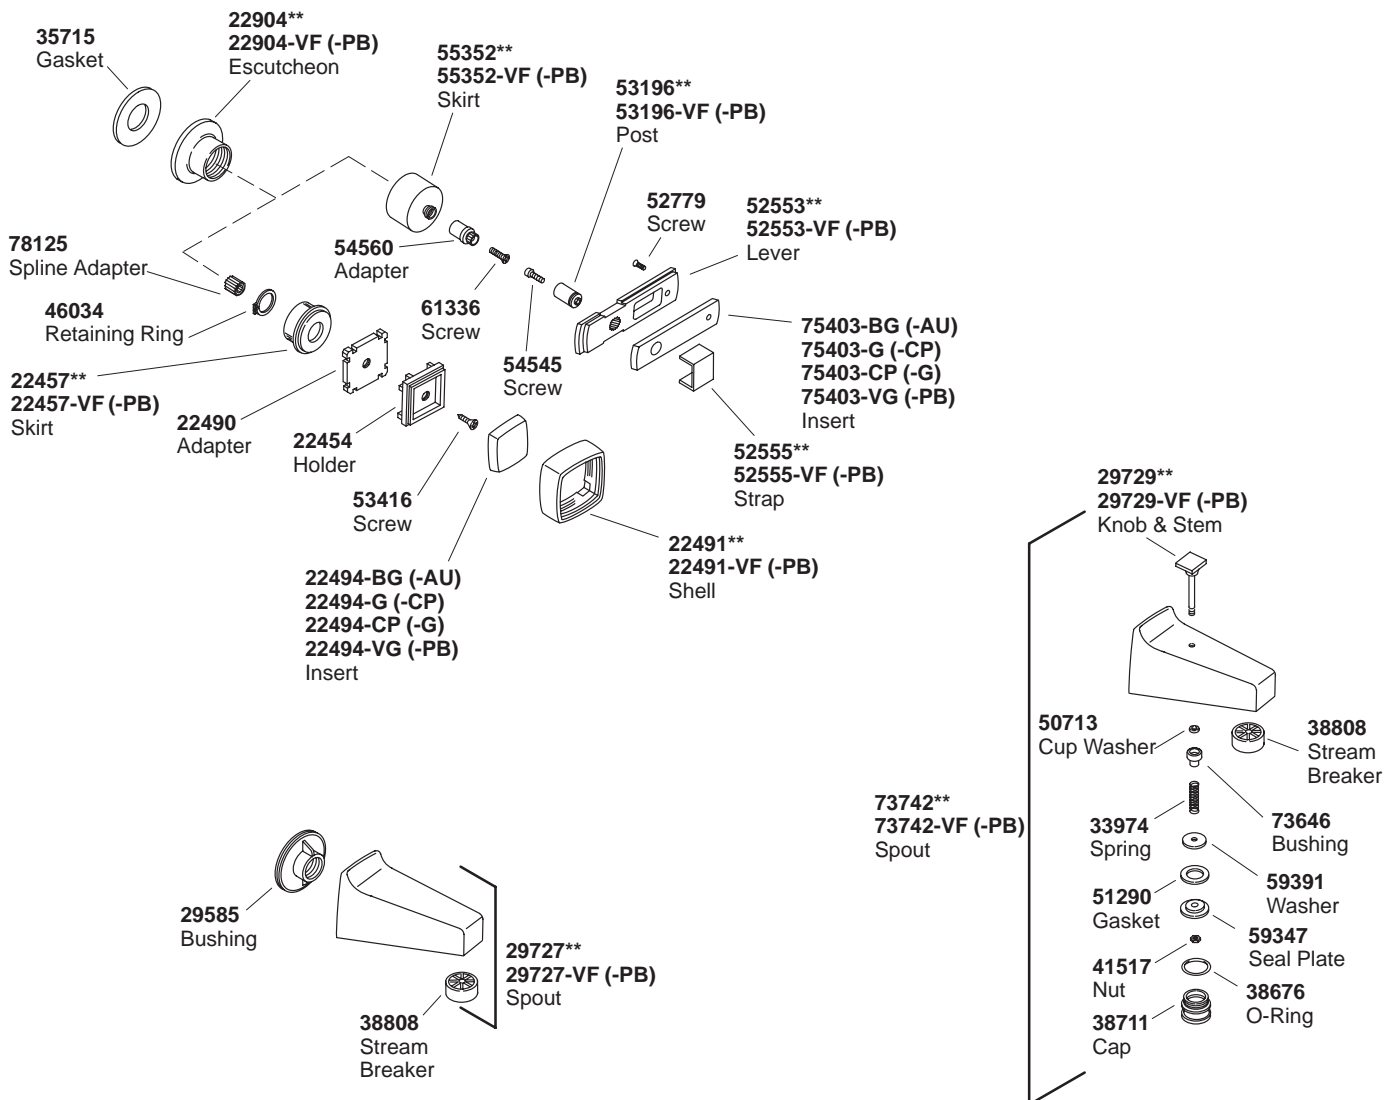

KOHLER® SERVICE PARTS

ALTERNA™ WALL-MOUNT BATH AND SHOWER FAUCETS

K#	Shower	Lever Handle	Square Handle	Diverter Spout	Non-Diverter Spout
K-6930-2-**-DB			X		
K-6930-4-**-DB		X			
K-6931-2-**-DB	X		X	X	
K-6931-4-**-DB	X	X		X	
K-6932-2-**-DB	X		X		X
K-6932-4-**-DB	X	X			X
K-6934-2-**-DB	X		X		
K-6934-4-**-DB	X	X			
K-6995-2-**-DB			X		
K-6995-4-**-DB		X			

**Finish/color code must be specified when ordering.

**Finish/color code must be specified when ordering.