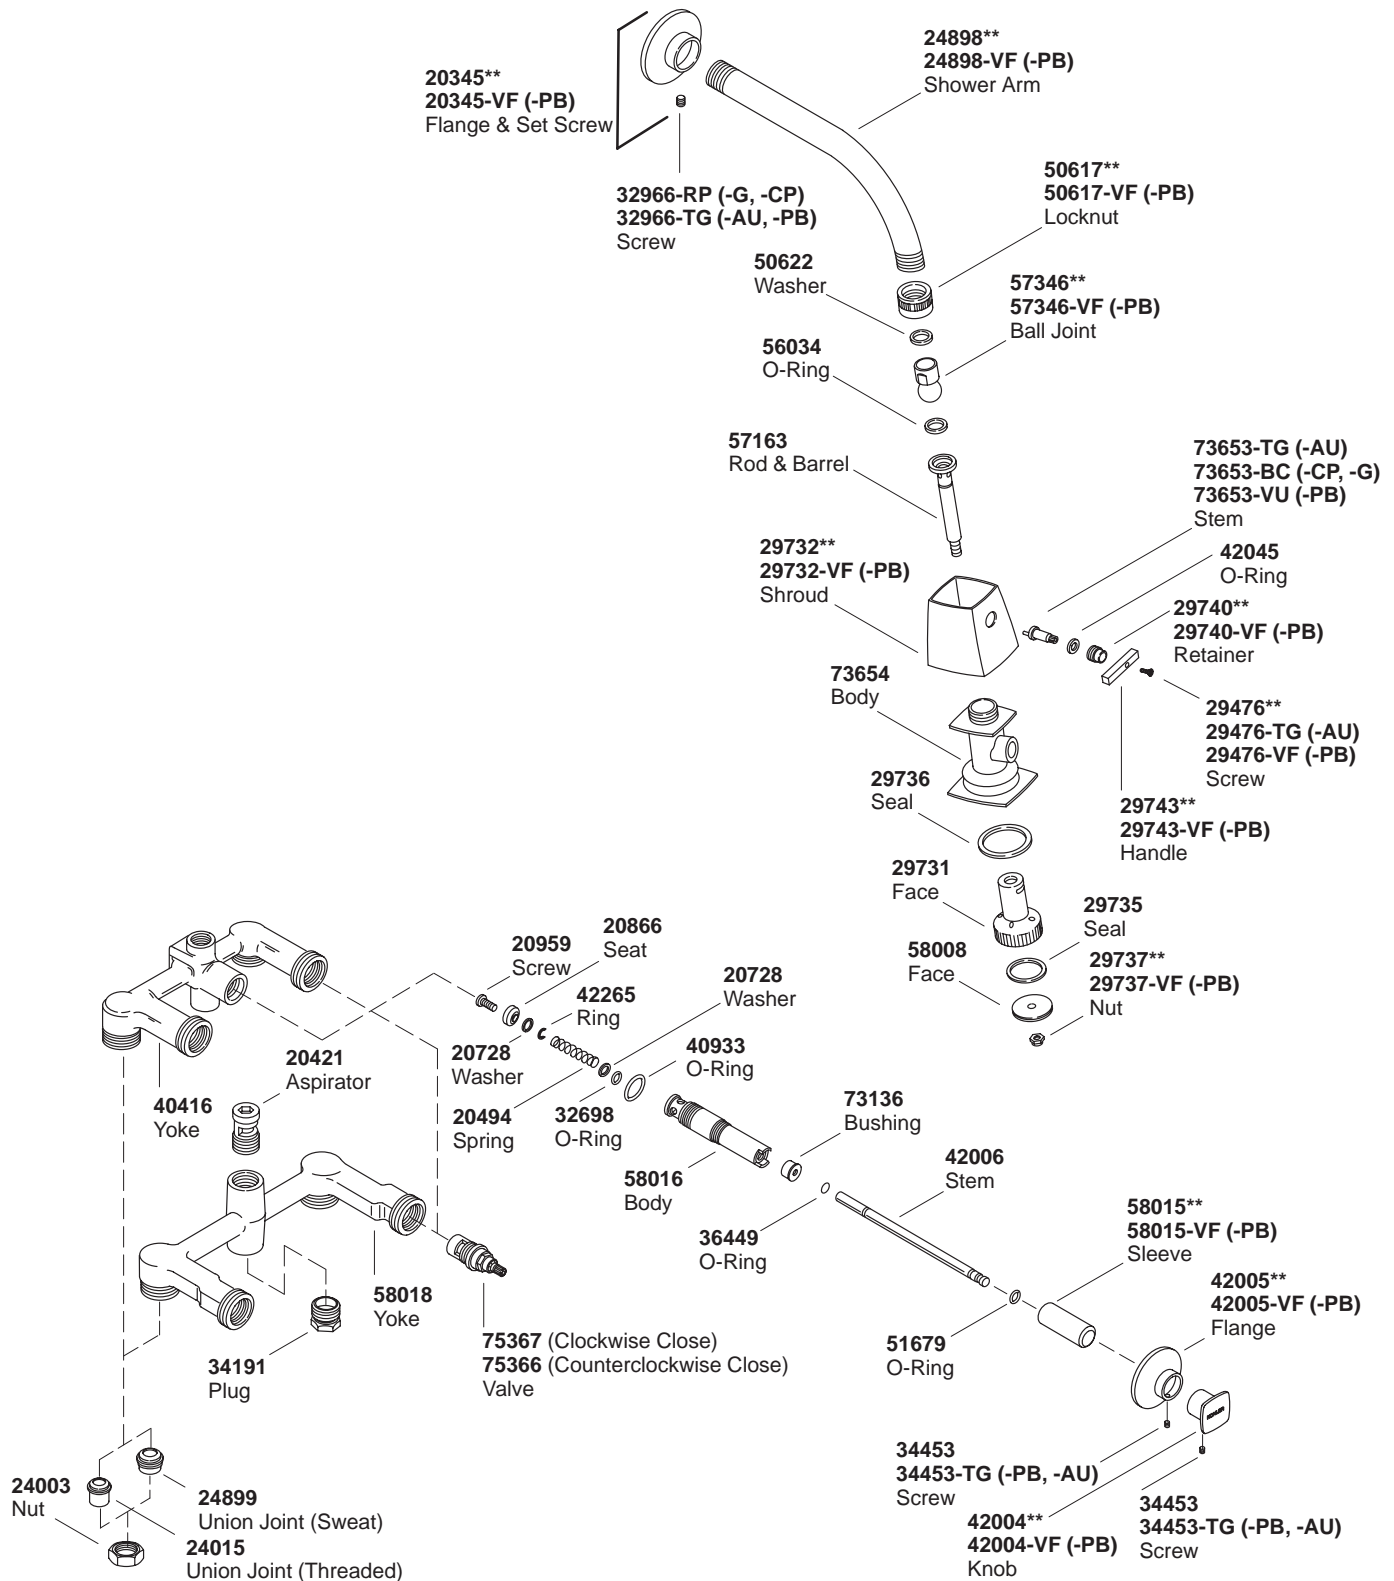

KOHLER® SERVICE PARTS

ALTERNA™ WALL-MOUNT BATH AND SHOWER FAUCETS

K#	Shower	Lever Handle	Square Handle	Diverter Spout	Non-Diverter Spout
K-6930-2-**-DB			X		
K-6930-4-**-DB		X			
K-6931-2-**-DB	X		X	X	
K-6931-4-**-DB	X	X		X	
K-6932-2-**-DB	X		X		X
K-6932-4-**-DB	X	X			X
K-6934-2-**-DB	X		X		
K-6934-4-**-DB	X	X			
K-6995-2-**-DB			X		
K-6995-4-**-DB		X			

**Finish/color code must be specified when ordering.

**Finish/color code must be specified when ordering.