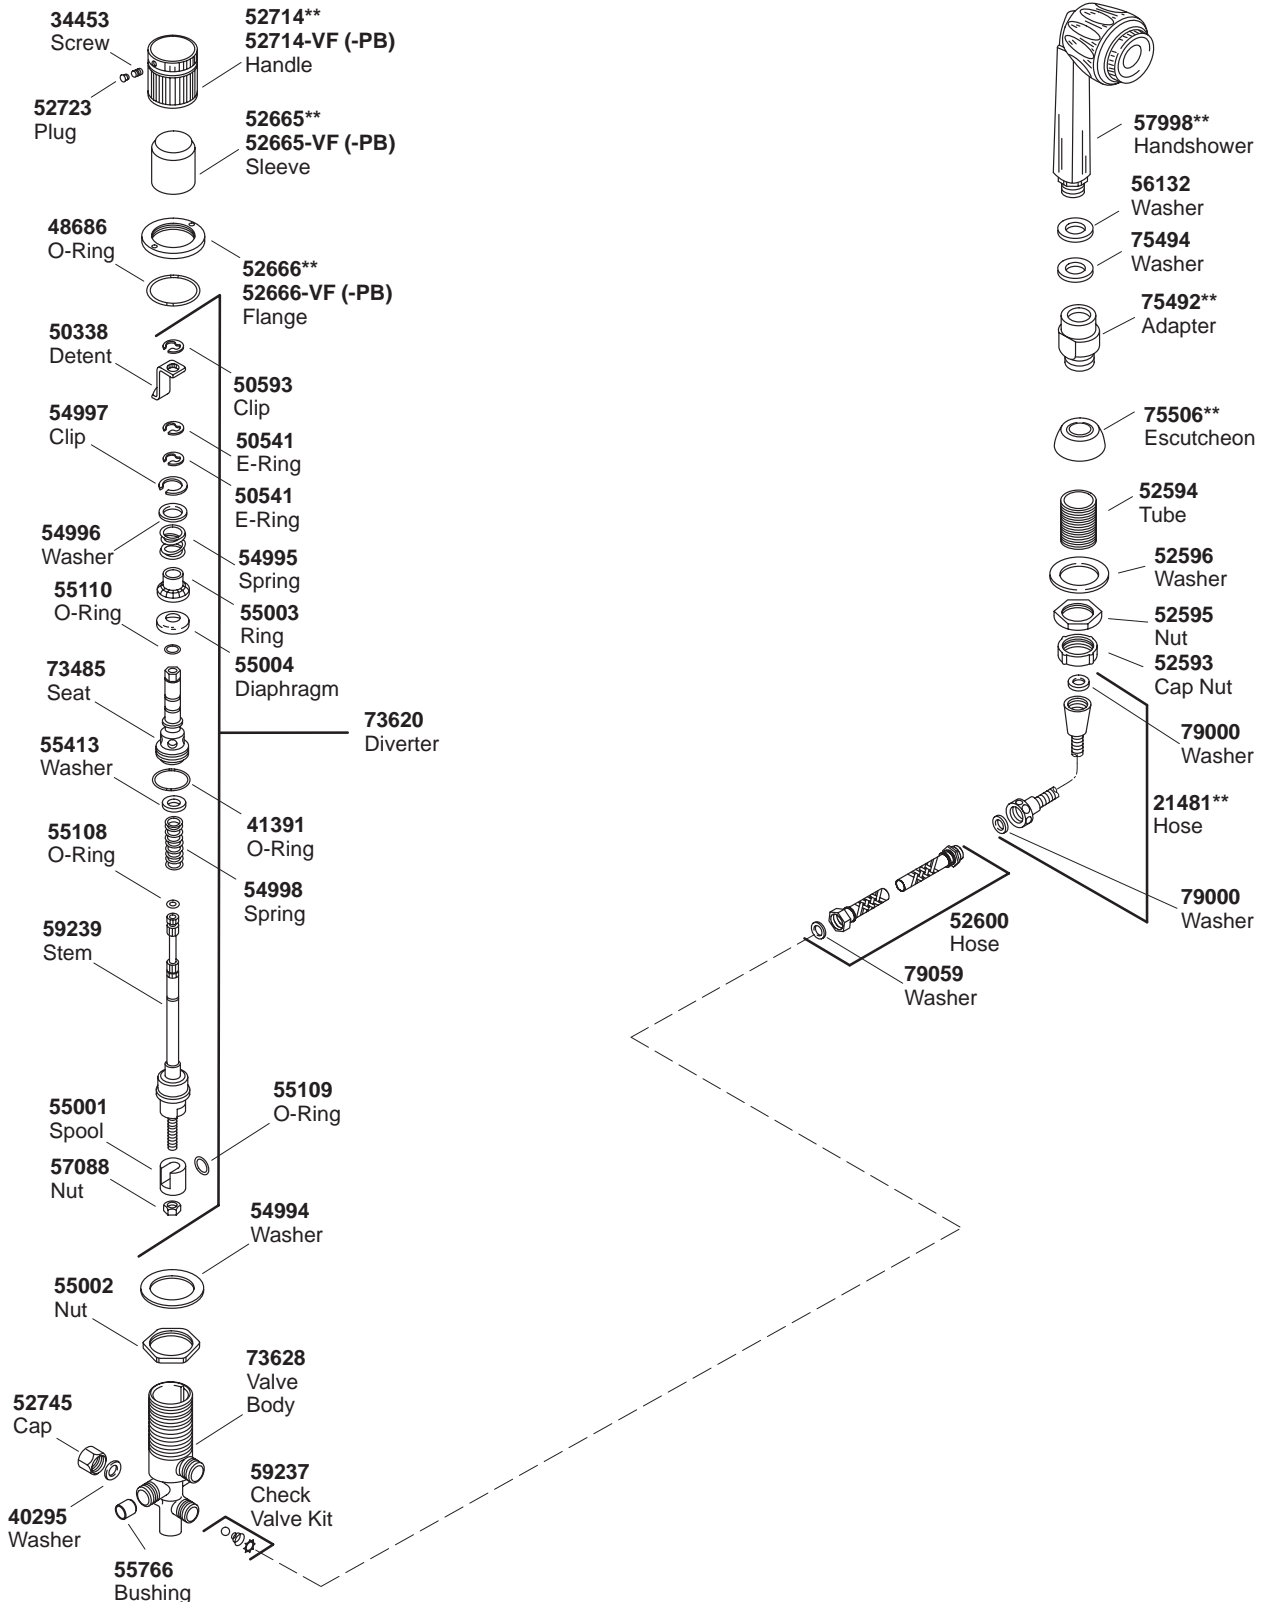

KOHLER® SERVICE PARTS

CIRRUS™ DECK-MOUNT BATH FAUCETS

K#	Ball Handles	Lever Handles	w/Handshower	Sheetflow Spout	Crescent Spout
K-7909-4**-DB		X		X	
K-7909-8**-DB	X			X	
K-7910-4**-DB		X	X	X	
K-7910-8**-DB	X		X	X	
K-7913-8**-DB	X		X		X
K-7915-8**-DB	X				X

**Finish/color code must be specified when ordering.

**Finish/color code must be specified when ordering.