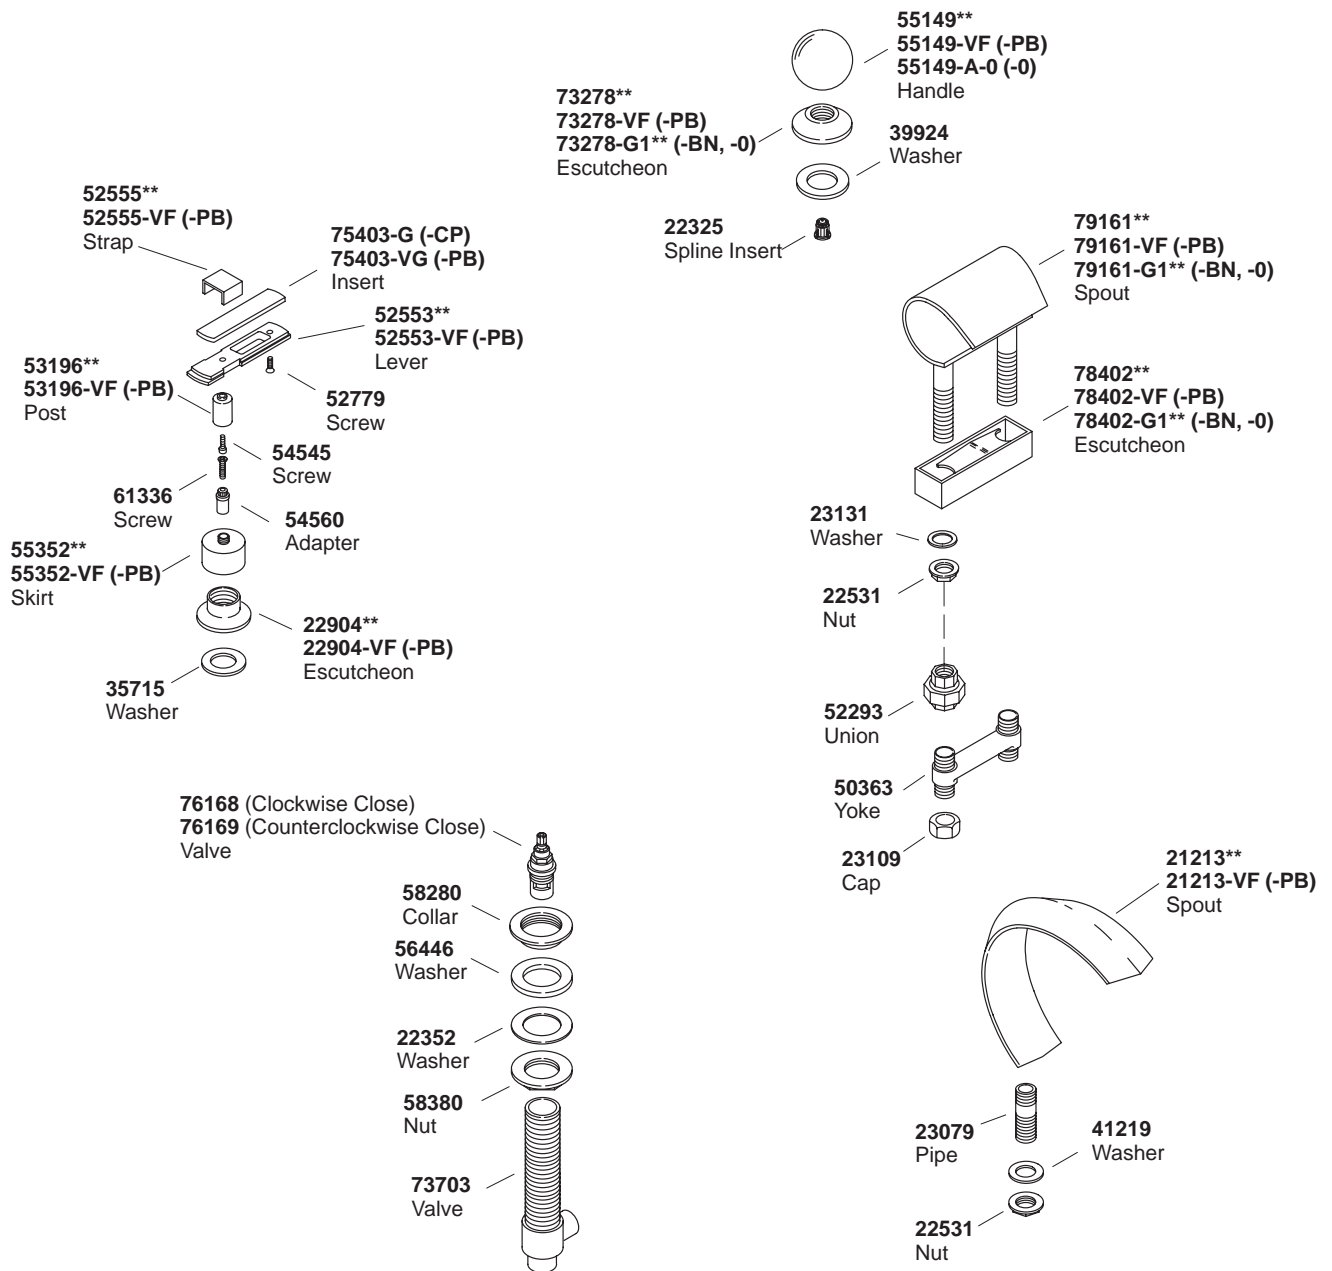

KOHLER® SERVICE PARTS

CIRRUS™ DECK-MOUNT BATH FAUCETS

K#	Ball Handles	Lever Handles	w/Handshower	Sheetflow Spout	Crescent Spout
K-7909-4**-DB		X		X	
K-7909-8**-DB	X			X	
K-7910-4**-DB		X	X	X	
K-7910-8**-DB	X		X	X	
K-7913-8**-DB	X		X		X
K-7915-8**-DB	X				X

**Finish/color code must be specified when ordering.

**Finish/color code must be specified when ordering.