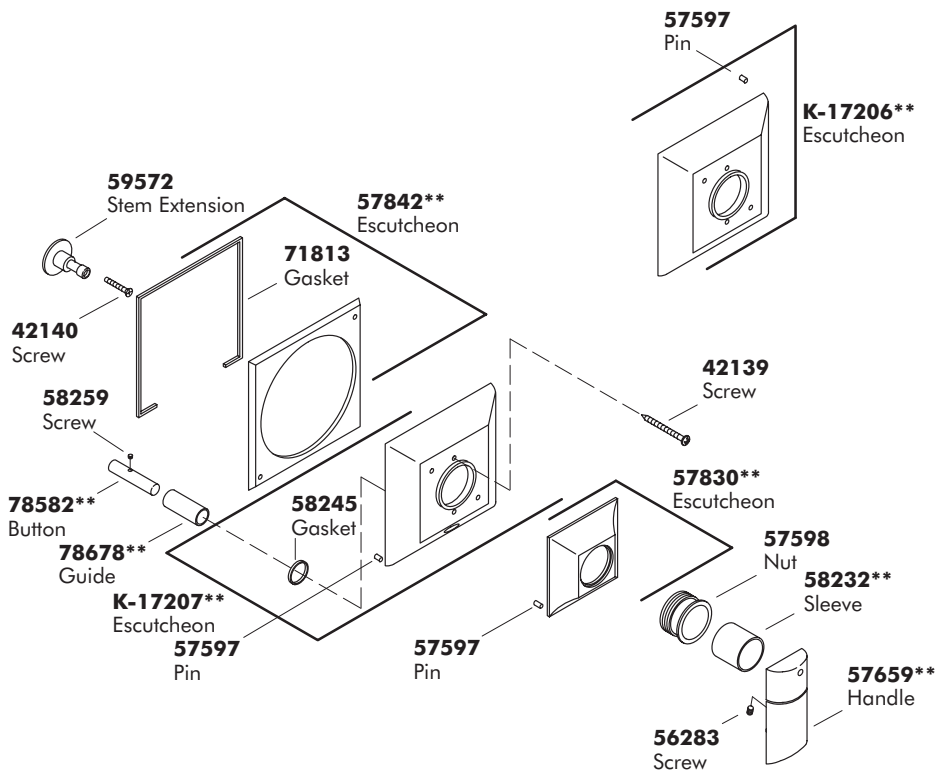

SERVICE PARTS

G U I D E

NEUVILLE™
RITE-TEMP™
BATH AND
SHOWER
FAUCETS

THE BOLD LOOK
OF **KOHLER**®

****Finish/color code must be specified when ordering.**

Thank you for specifying genuine Kohler service parts.