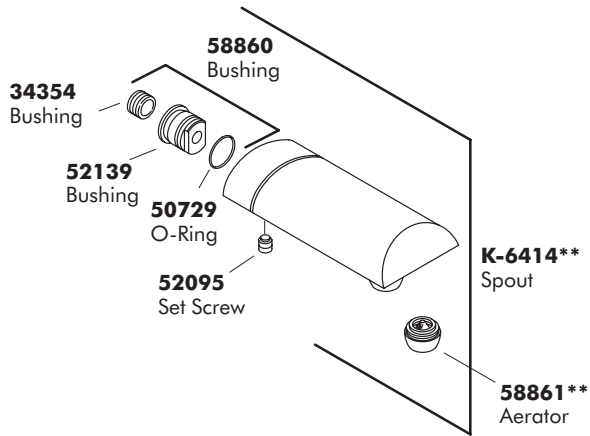

SERVICE PARTS

G U I D E

NEUVILLE™
RITE-TEMP™
BATH AND
SHOWER
FAUCETS

THE BOLD LOOK
OF **KOHLER**®

****Finish/color code must be specified when ordering.**

Thank you for specifying genuine Kohler service parts.