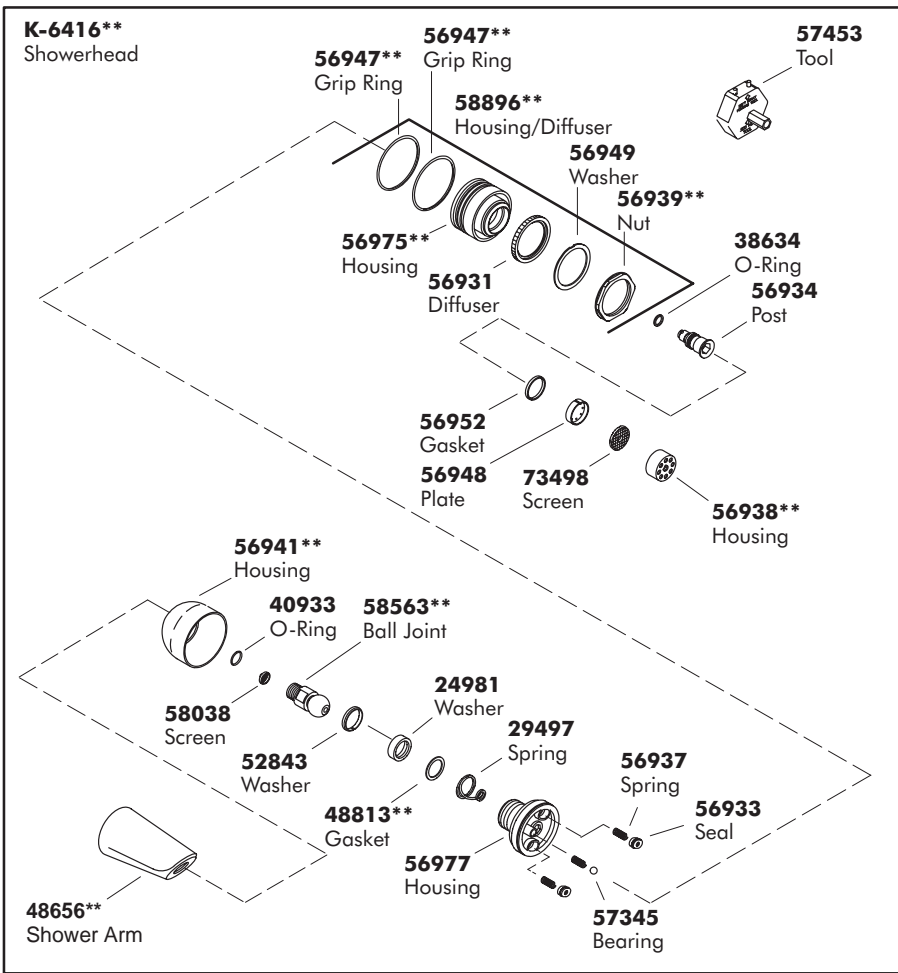

SERVICE PARTS

G U I D E

NEUVILLE™
RITE-TEMP™
BATH AND
SHOWER
FAUCETS

THE BOLD LOOK
OF **KOHLER**®

****Finish/color code must be specified when ordering.**

Thank you for specifying genuine Kohler service parts.